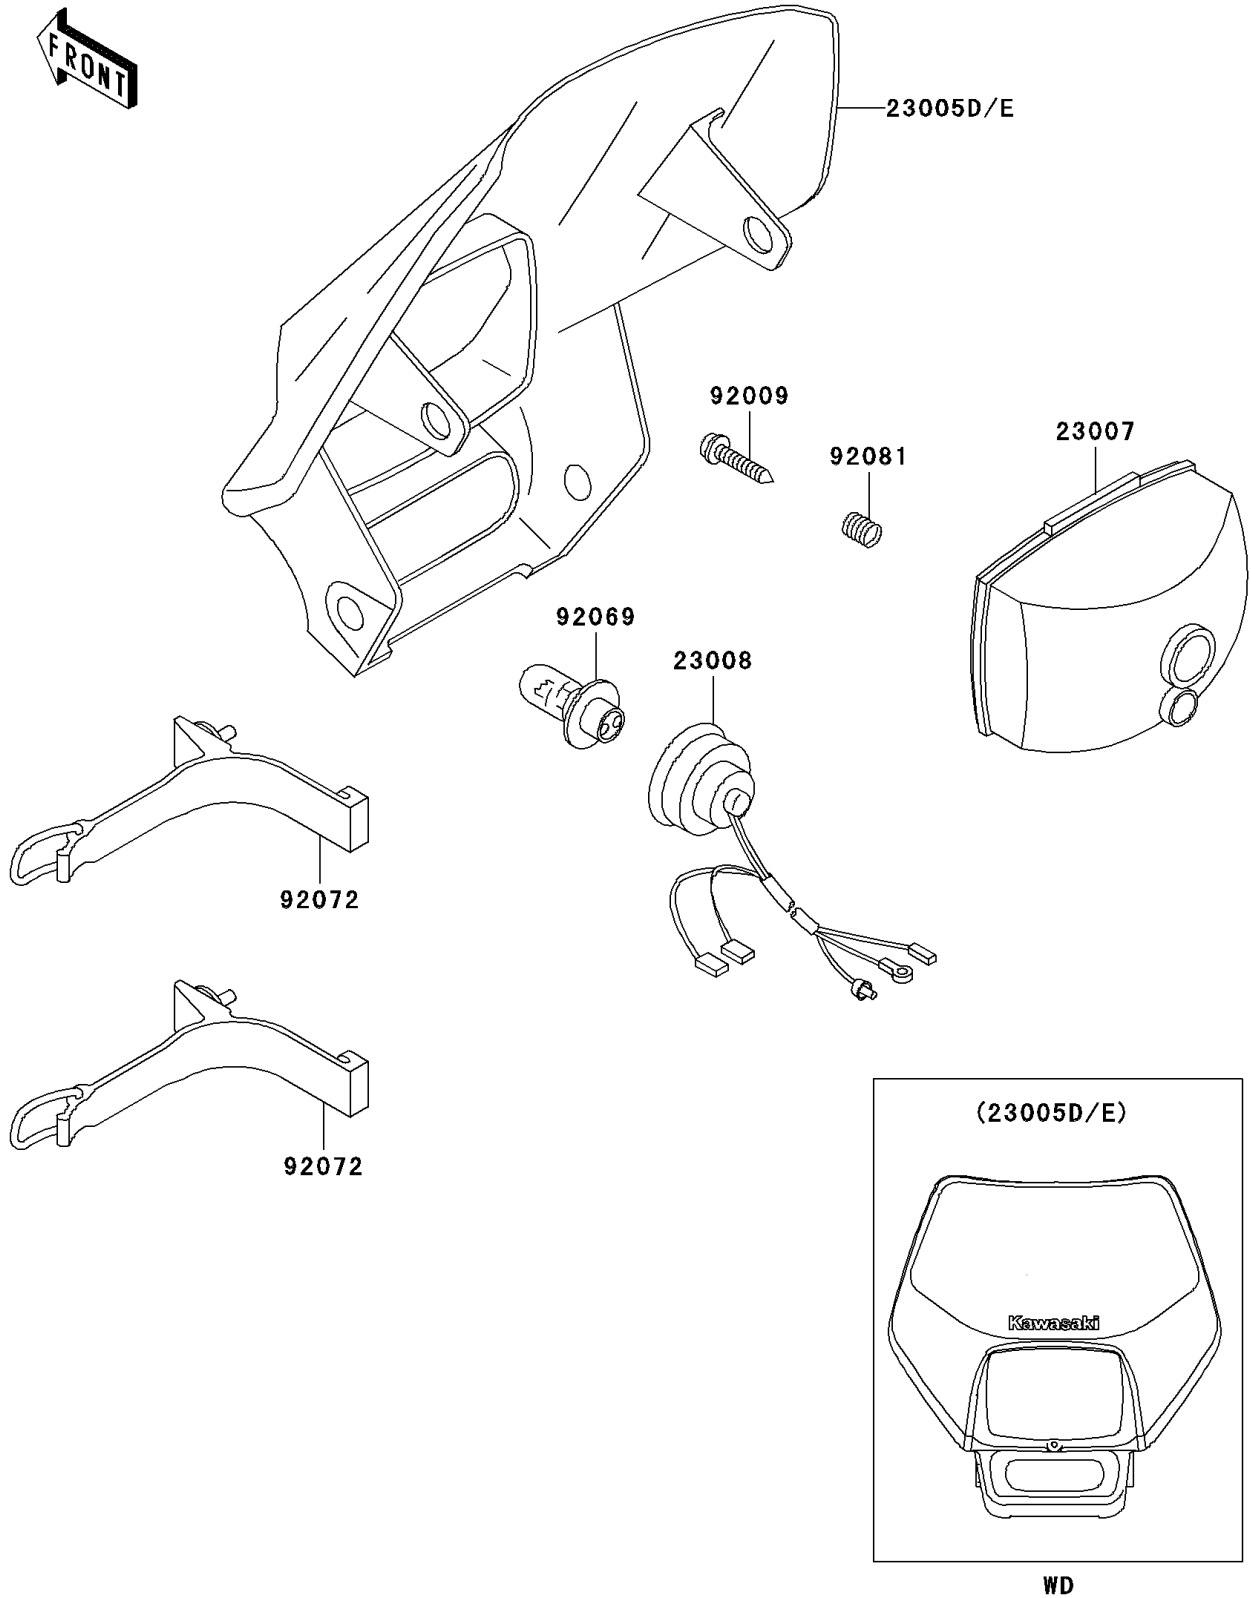

# 2002 KLX300R

## PARTS DIAGRAM

### Headlight(s)

F2710

## PARTS LIST

Headlight(s)

**Kawasaki**

Let the Good Times Roll®

**ITEM NAME**

**PART NUMBER**

**QUANTITY**

---