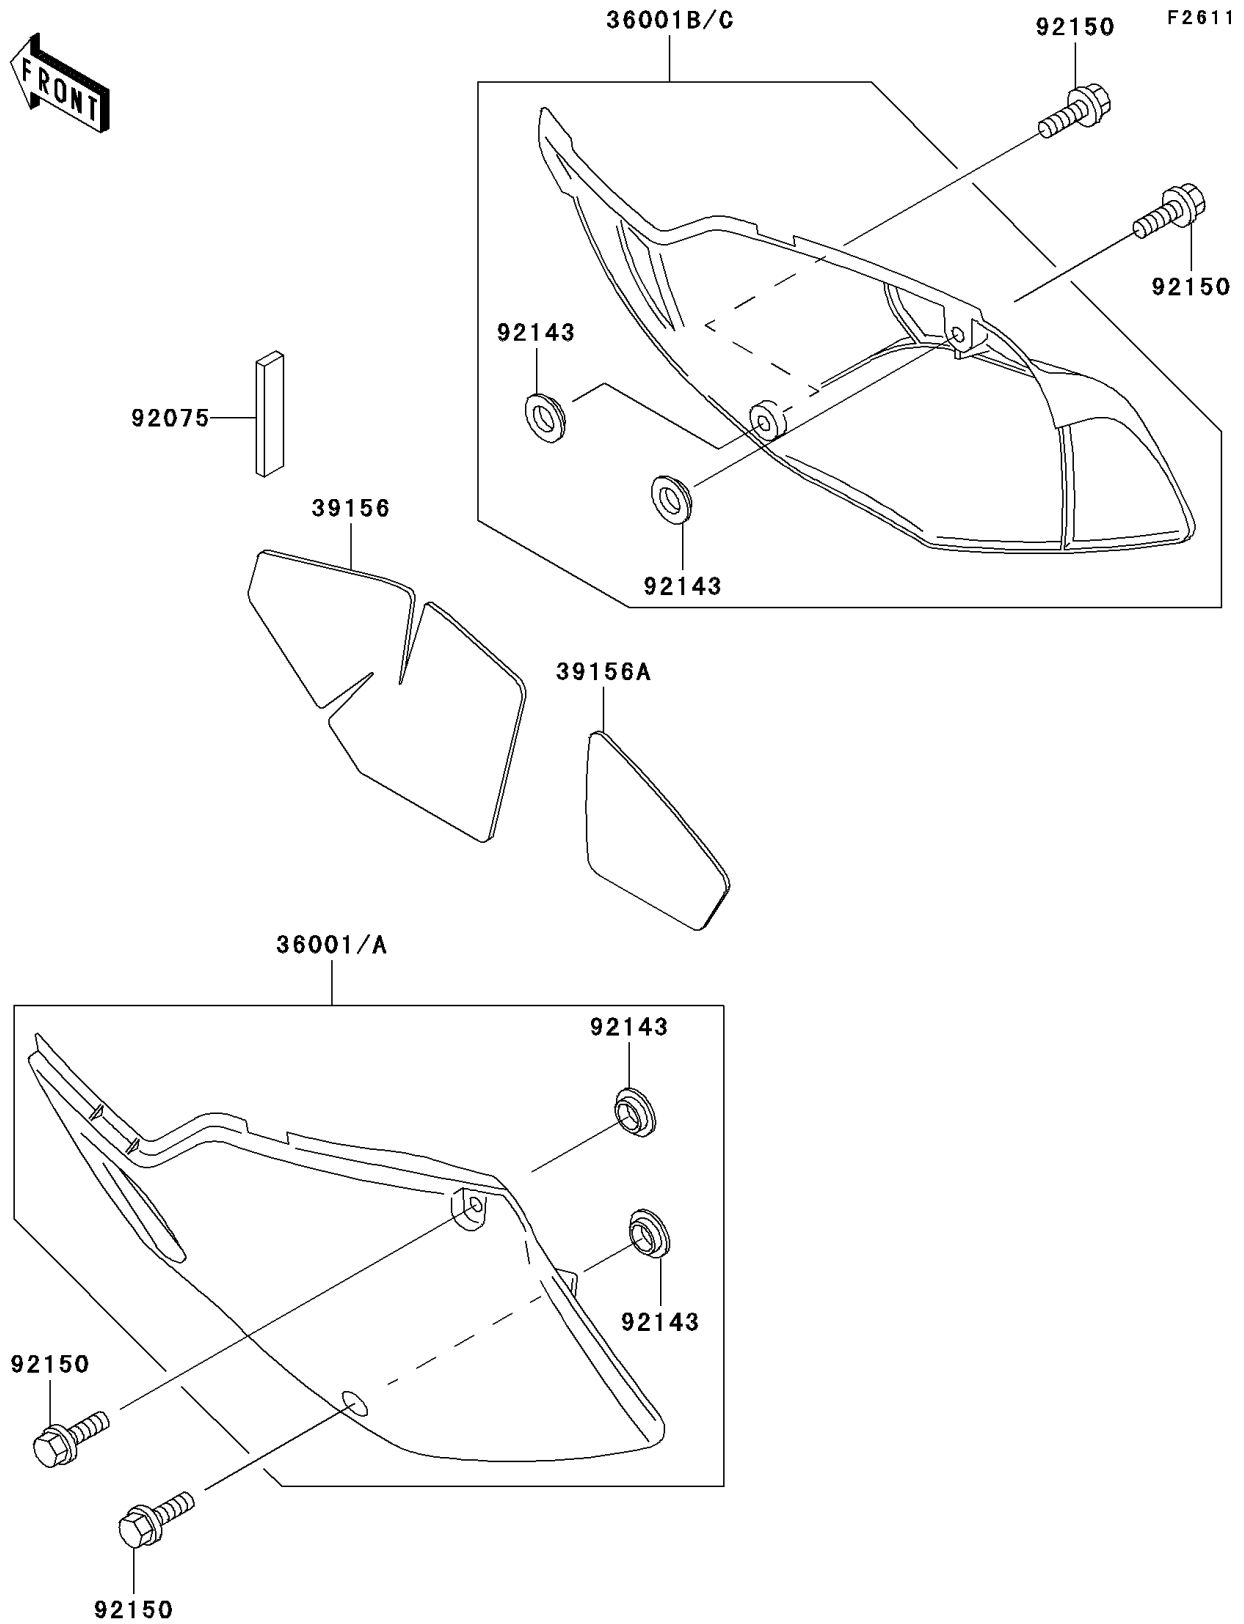

2004 KLX300R

PARTS DIAGRAM

Side Covers

2004 KLX300R

PARTS LIST

Side Covers

Kawasaki

Let the Good Times Roll®

ITEM NAME

PART NUMBER

QUANTITY
