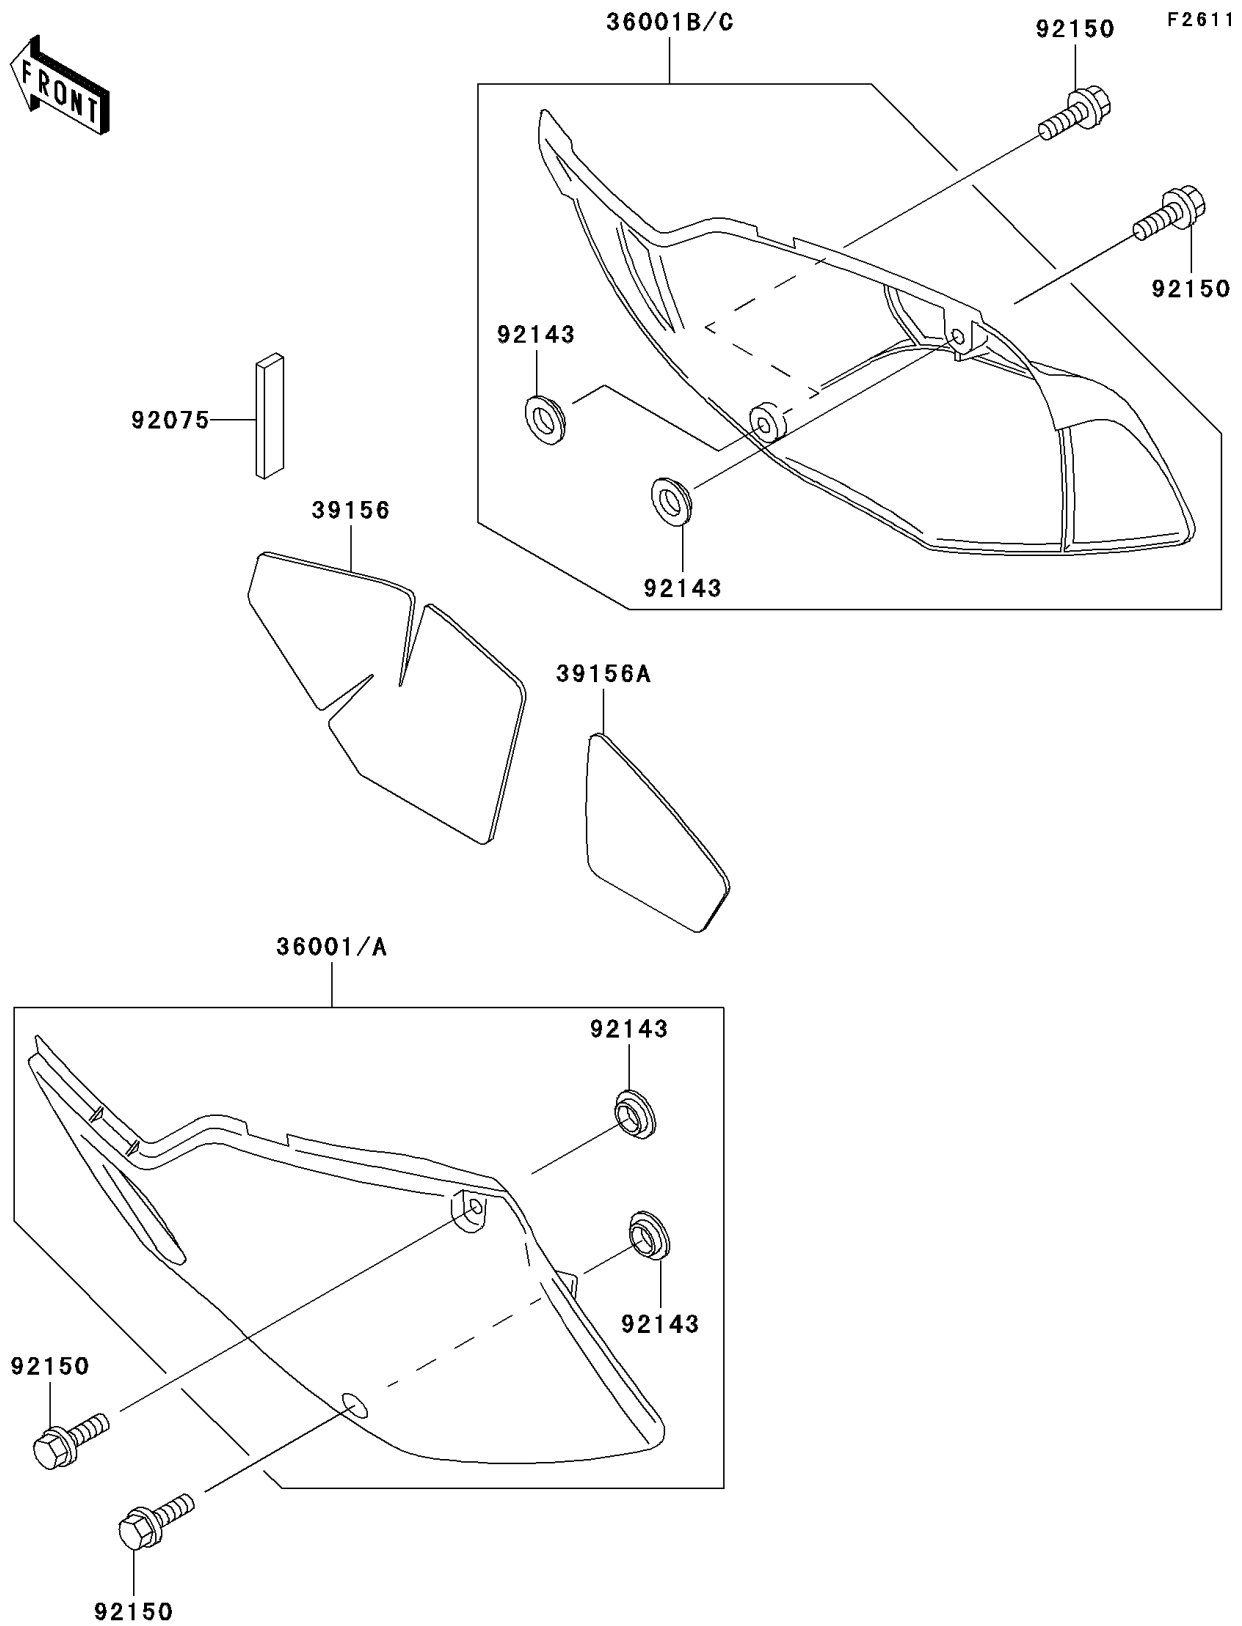

2002 KLX300R

PARTS DIAGRAM

Side Covers

2002 KLX300R

PARTS LIST

Side Covers

Kawasaki

Let the Good Times Roll®

ITEM NAME

PART NUMBER

QUANTITY
