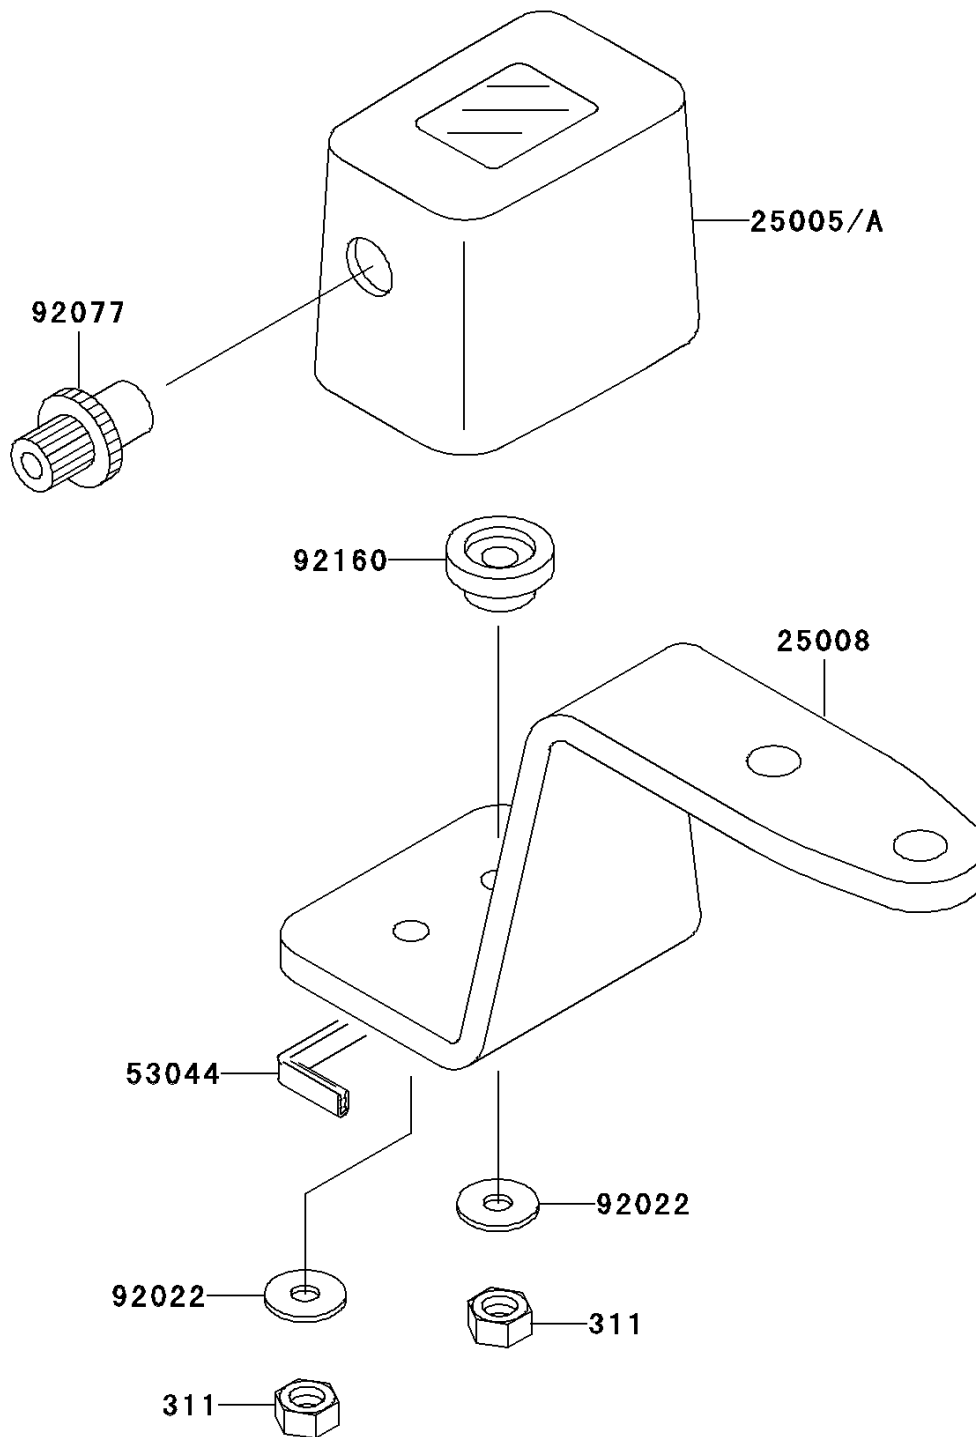

2003 KLX300R

PARTS DIAGRAM

Meter(s)

Kawasaki

Let the Good Times Roll®

F2530

2003 KLX300R

PARTS LIST

Meter(s)

ITEM NAME

PART NUMBER

QUANTITY
