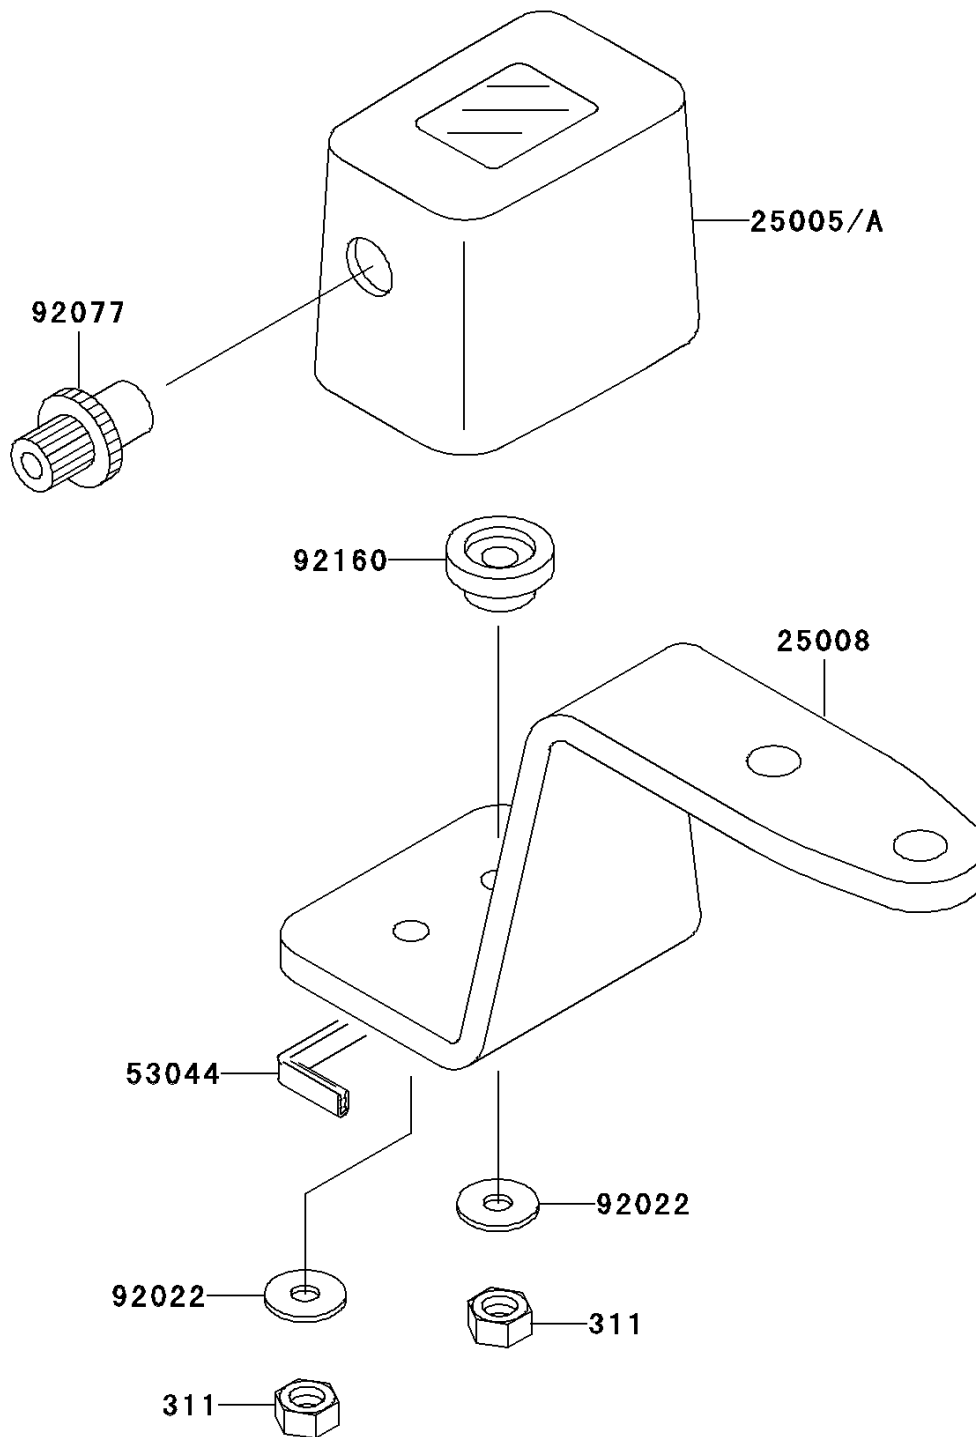

2002 KLX300R

PARTS DIAGRAM

Meter(s)

Kawasaki

Let the Good Times Roll®

F2530

2002 KLX300R

PARTS LIST

Meter(s)

ITEM NAME

PART NUMBER

QUANTITY
