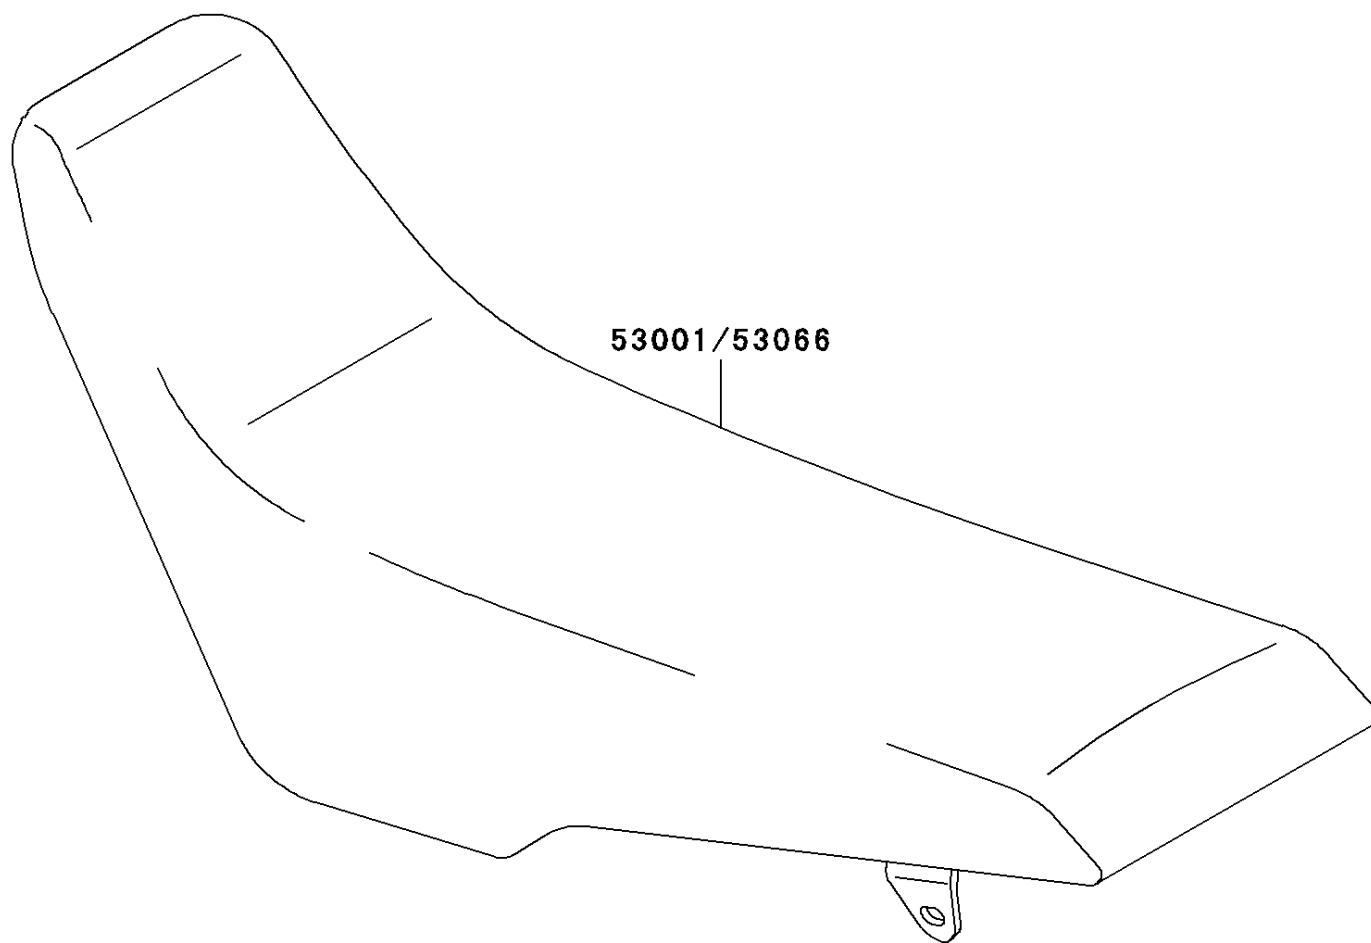

2003 KLX300R

PARTS DIAGRAM

Seat

Kawasaki

Let the Good Times Roll®

F2510

53001/53066

2003 KLX300R

PARTS LIST

Seat

ITEM NAME

PART NUMBER

QUANTITY
