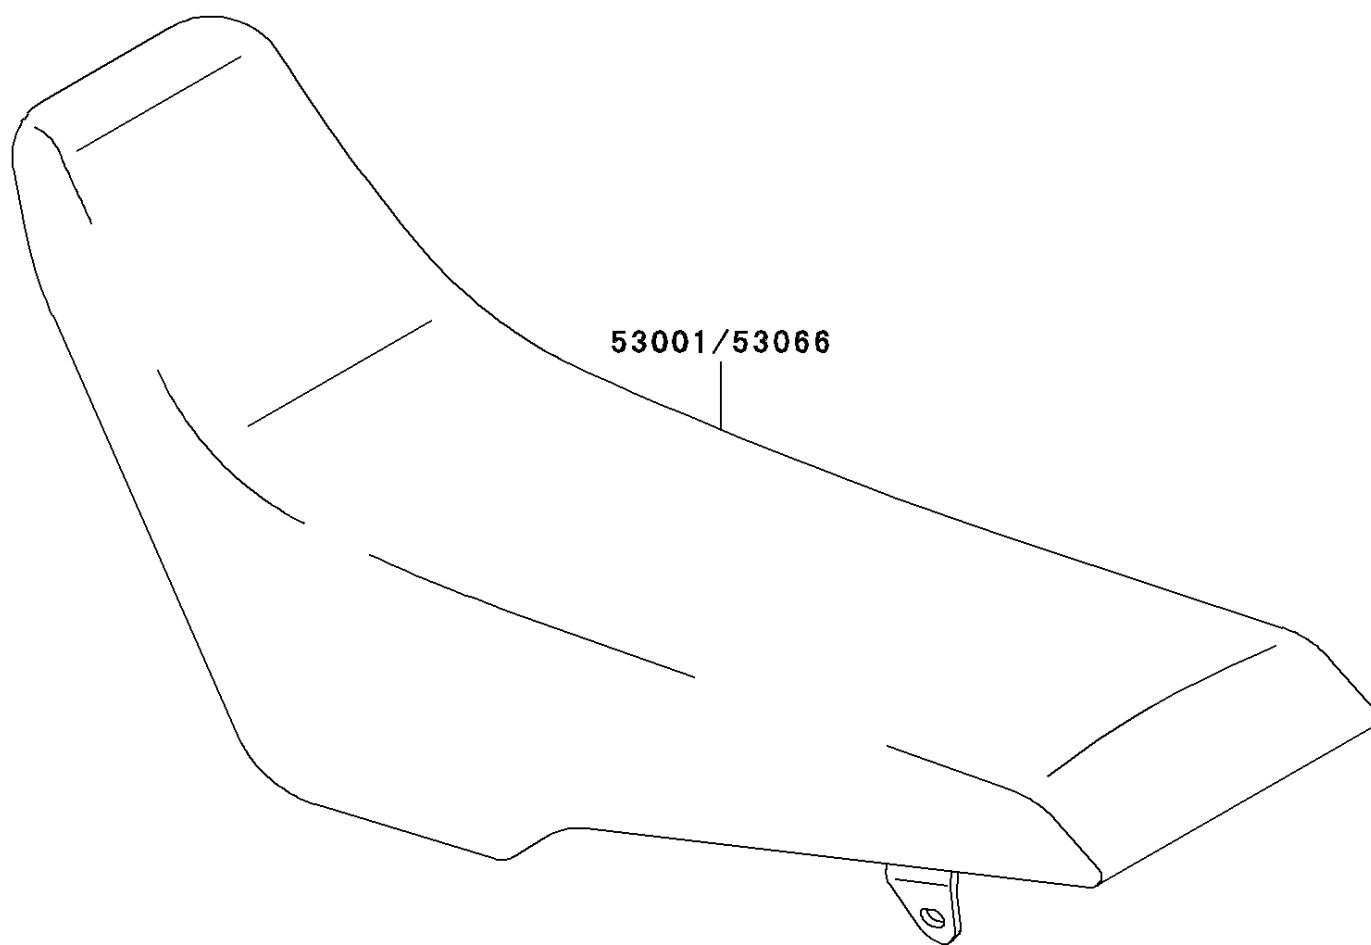

2002 KLX300R

PARTS DIAGRAM

Seat

F2510

53001/53066

2002 KLX300R

PARTS LIST

Seat

ITEM NAME

PART NUMBER

QUANTITY
