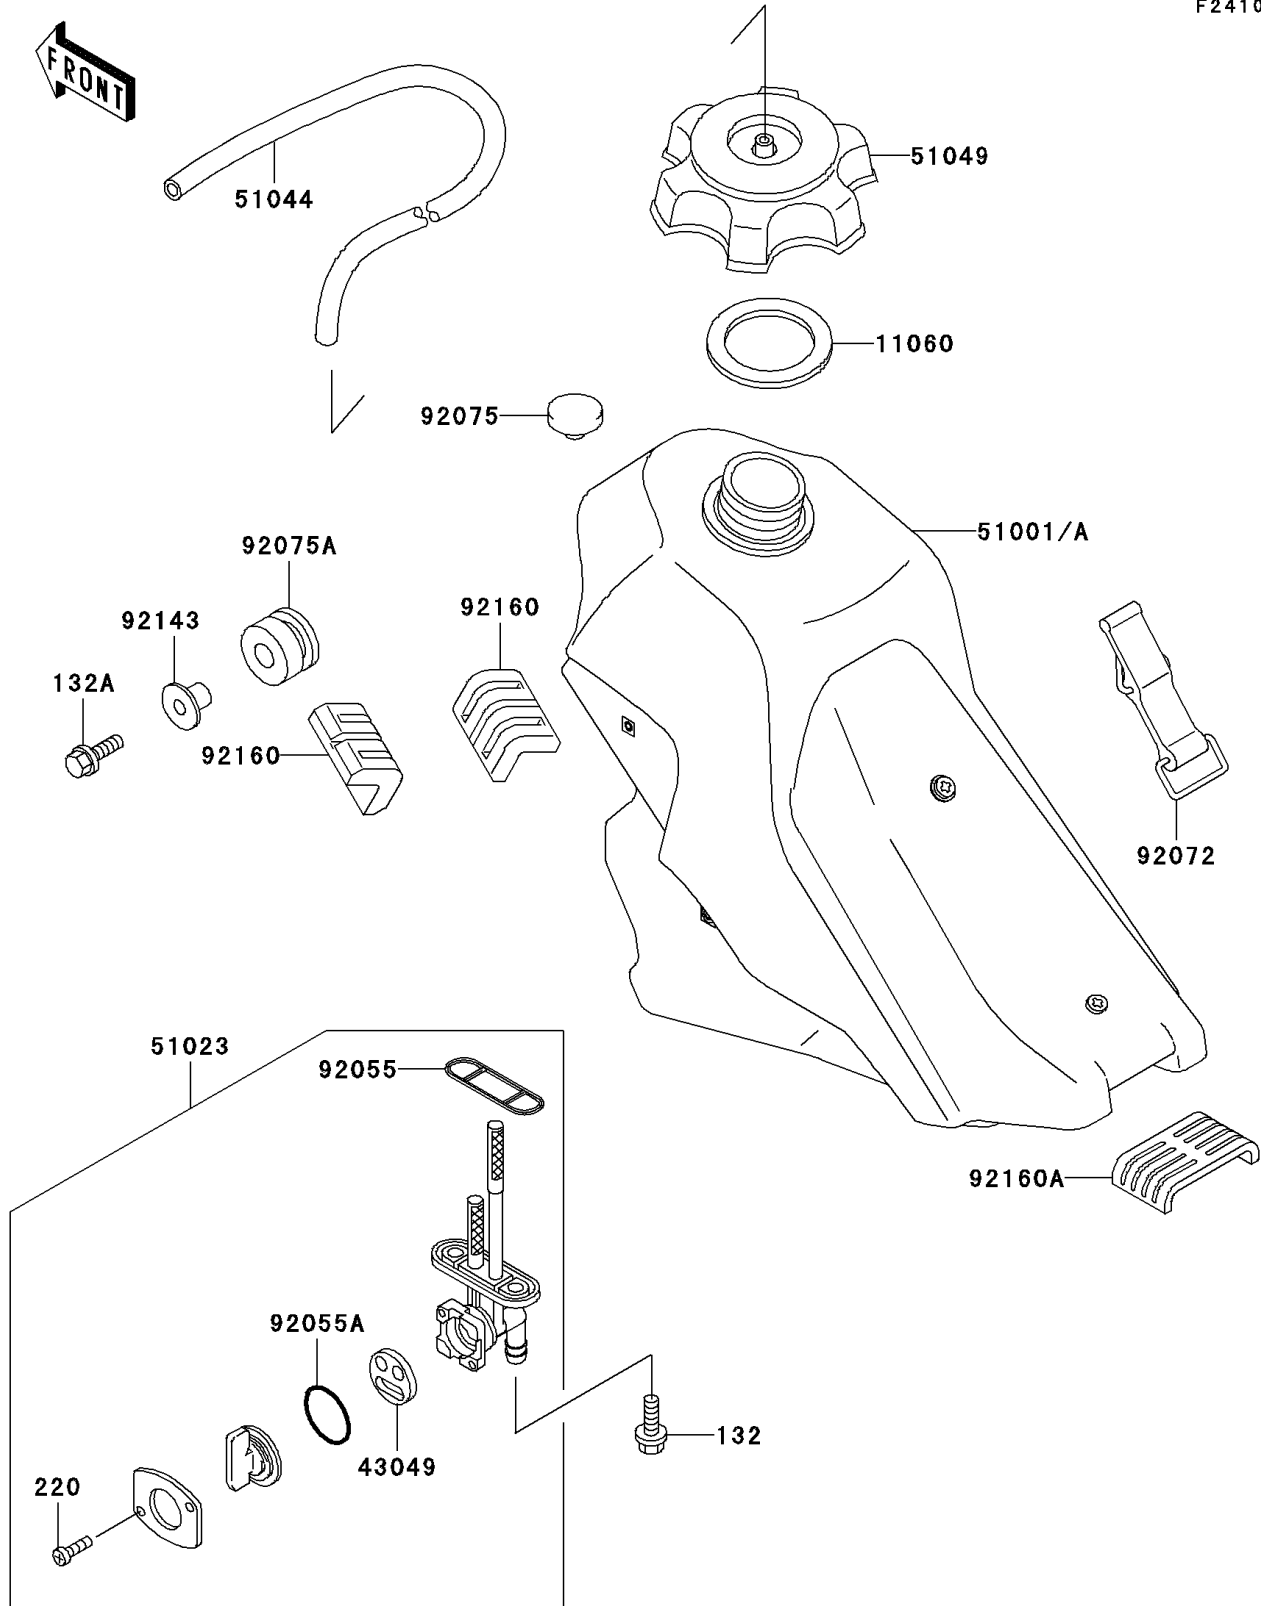

2004 KLX300R

PARTS DIAGRAM

Fuel Tank

F2410

2004 KLX300R

PARTS LIST

Fuel Tank

ITEM NAME

PART NUMBER

QUANTITY
