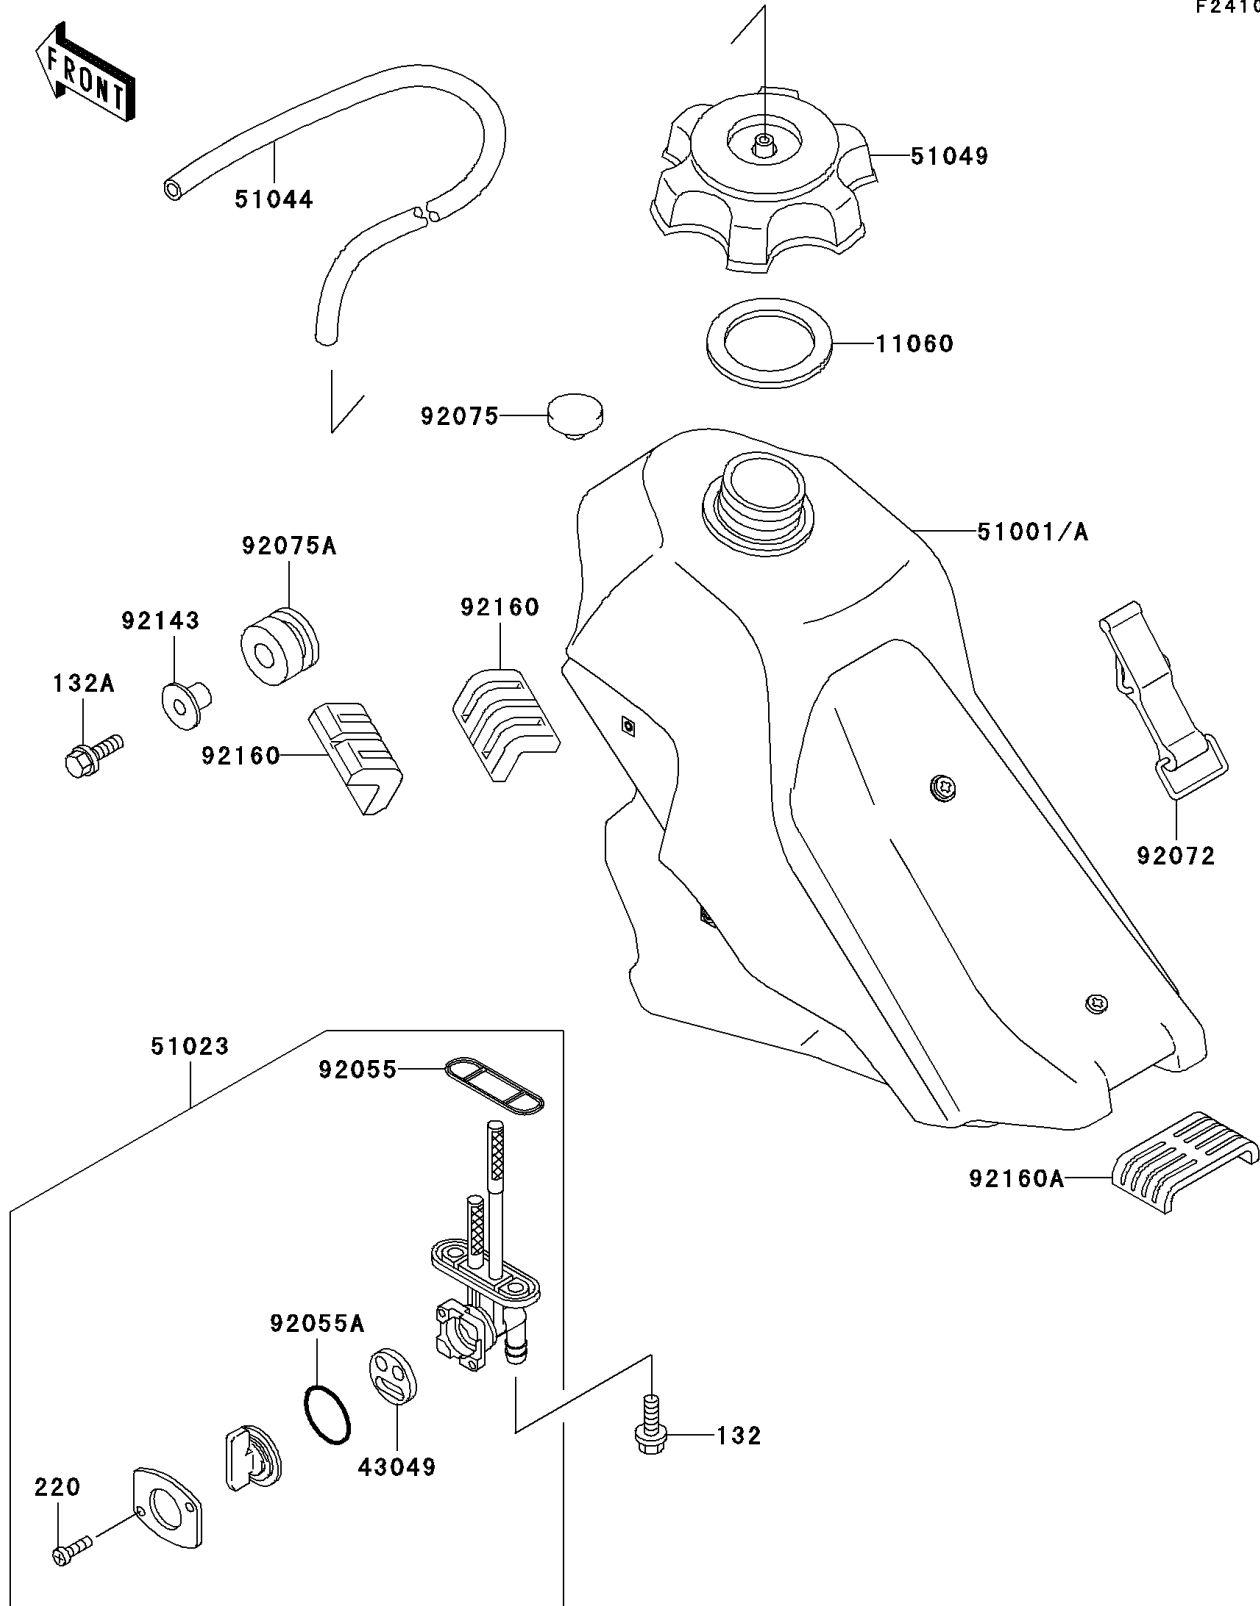

2002 KLX300R

PARTS DIAGRAM

Fuel Tank

F2410

2002 KLX300R

PARTS LIST

Fuel Tank

Kawasaki

Let the Good Times Roll®

ITEM NAME

PART NUMBER

QUANTITY
