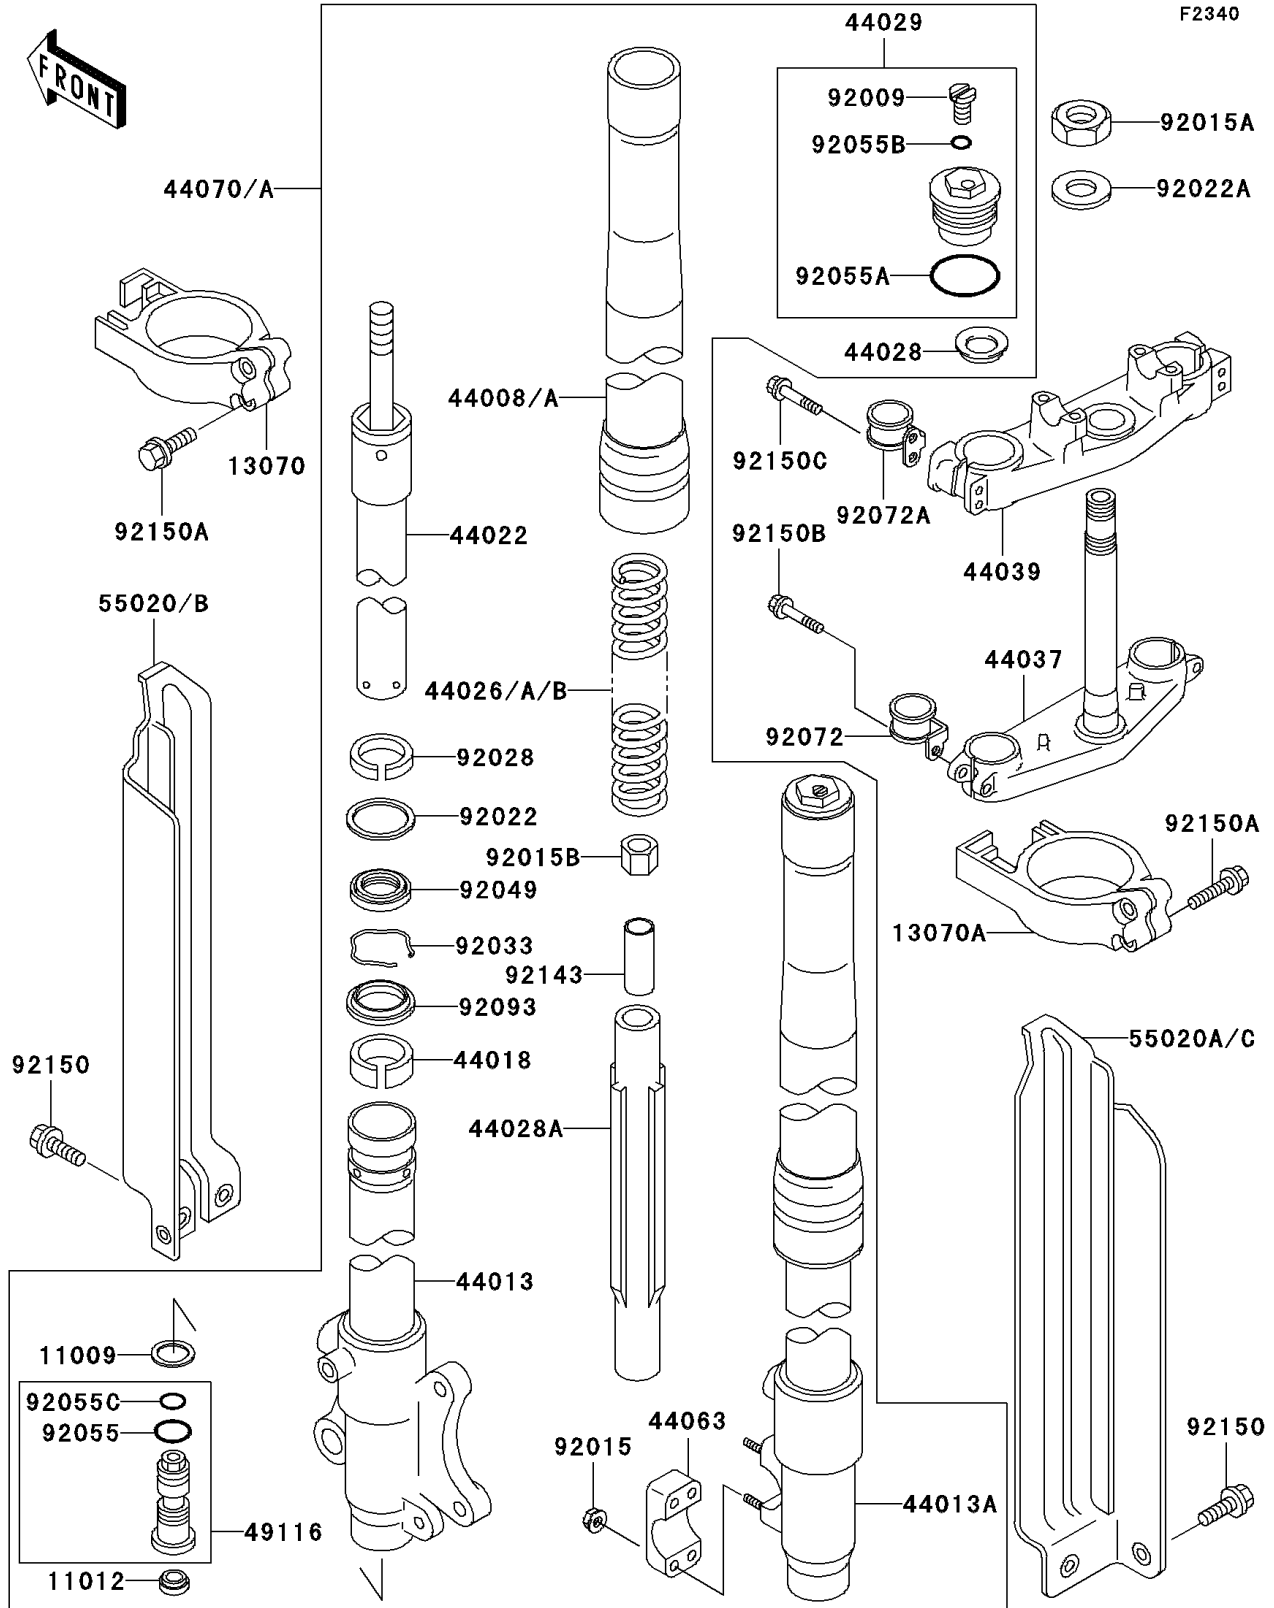

# 2002 KLX300R

## PARTS DIAGRAM

### Front Fork

## PARTS LIST