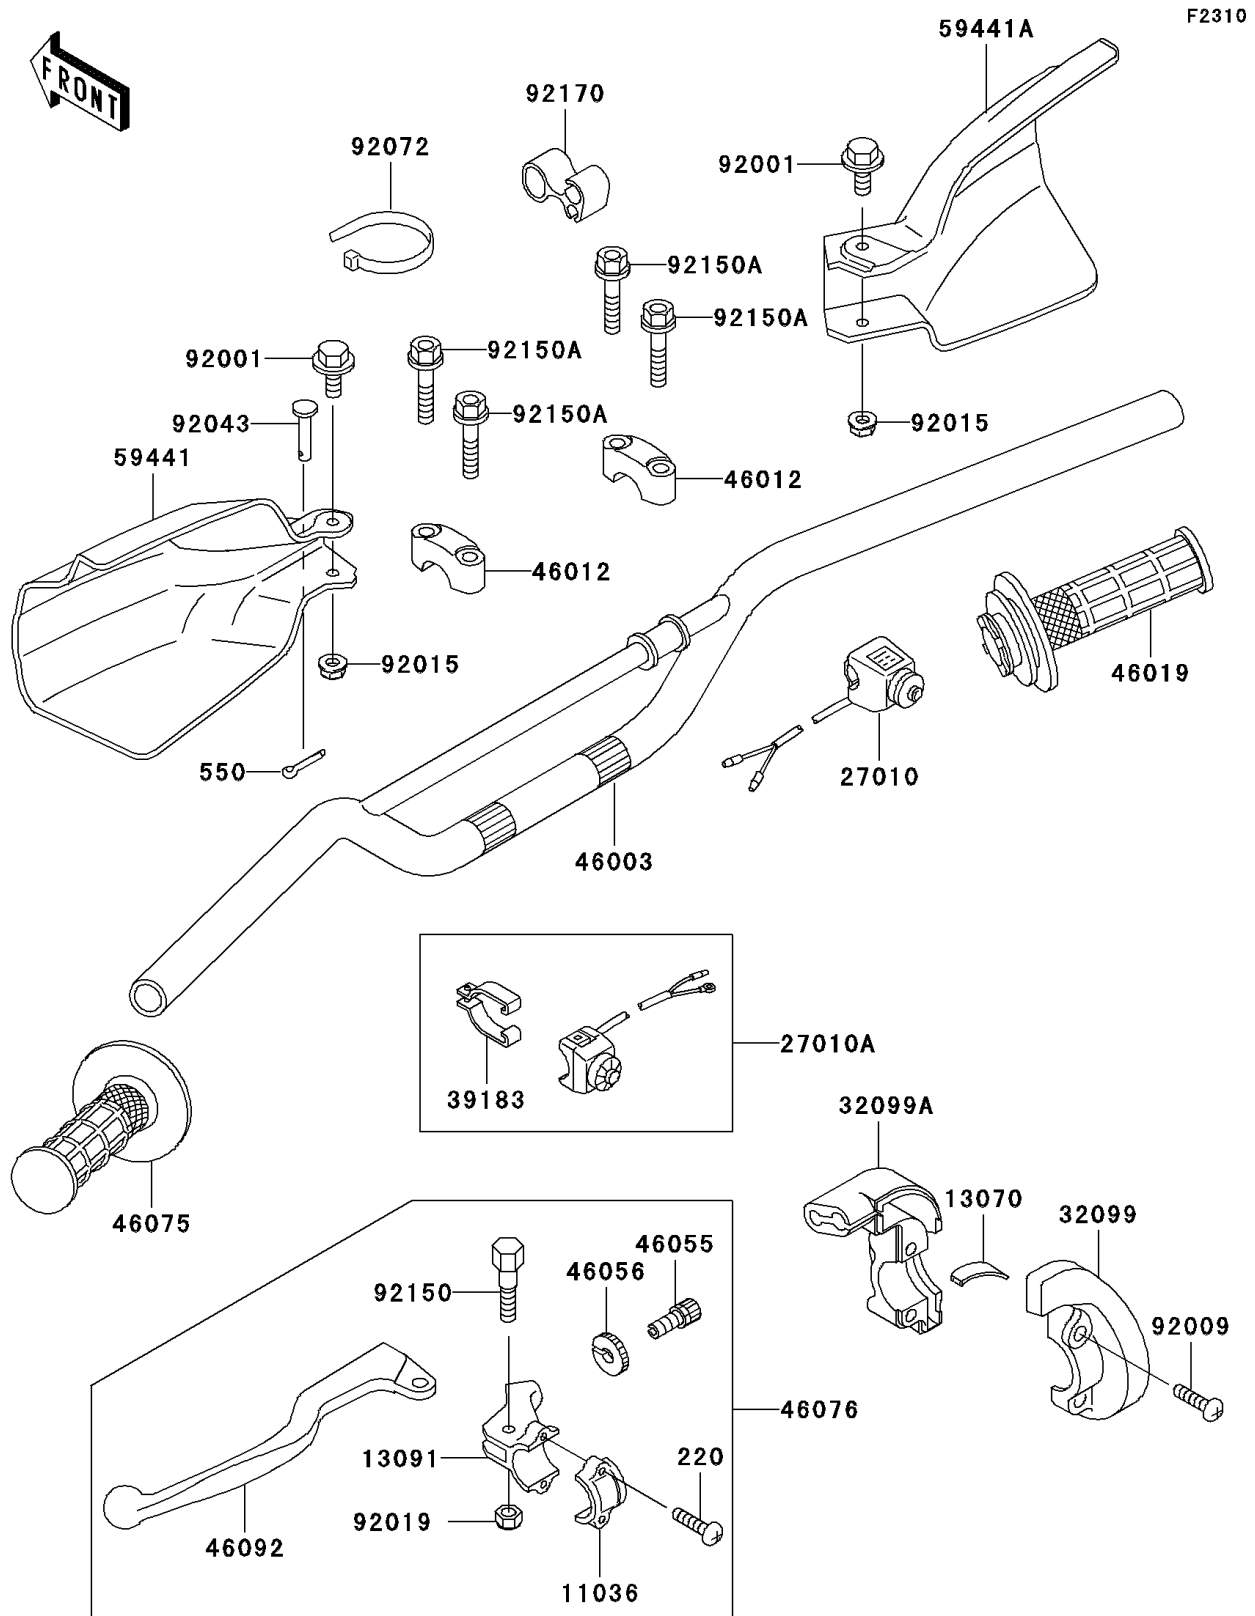

2002 KLX300R

PARTS DIAGRAM

Handlebar