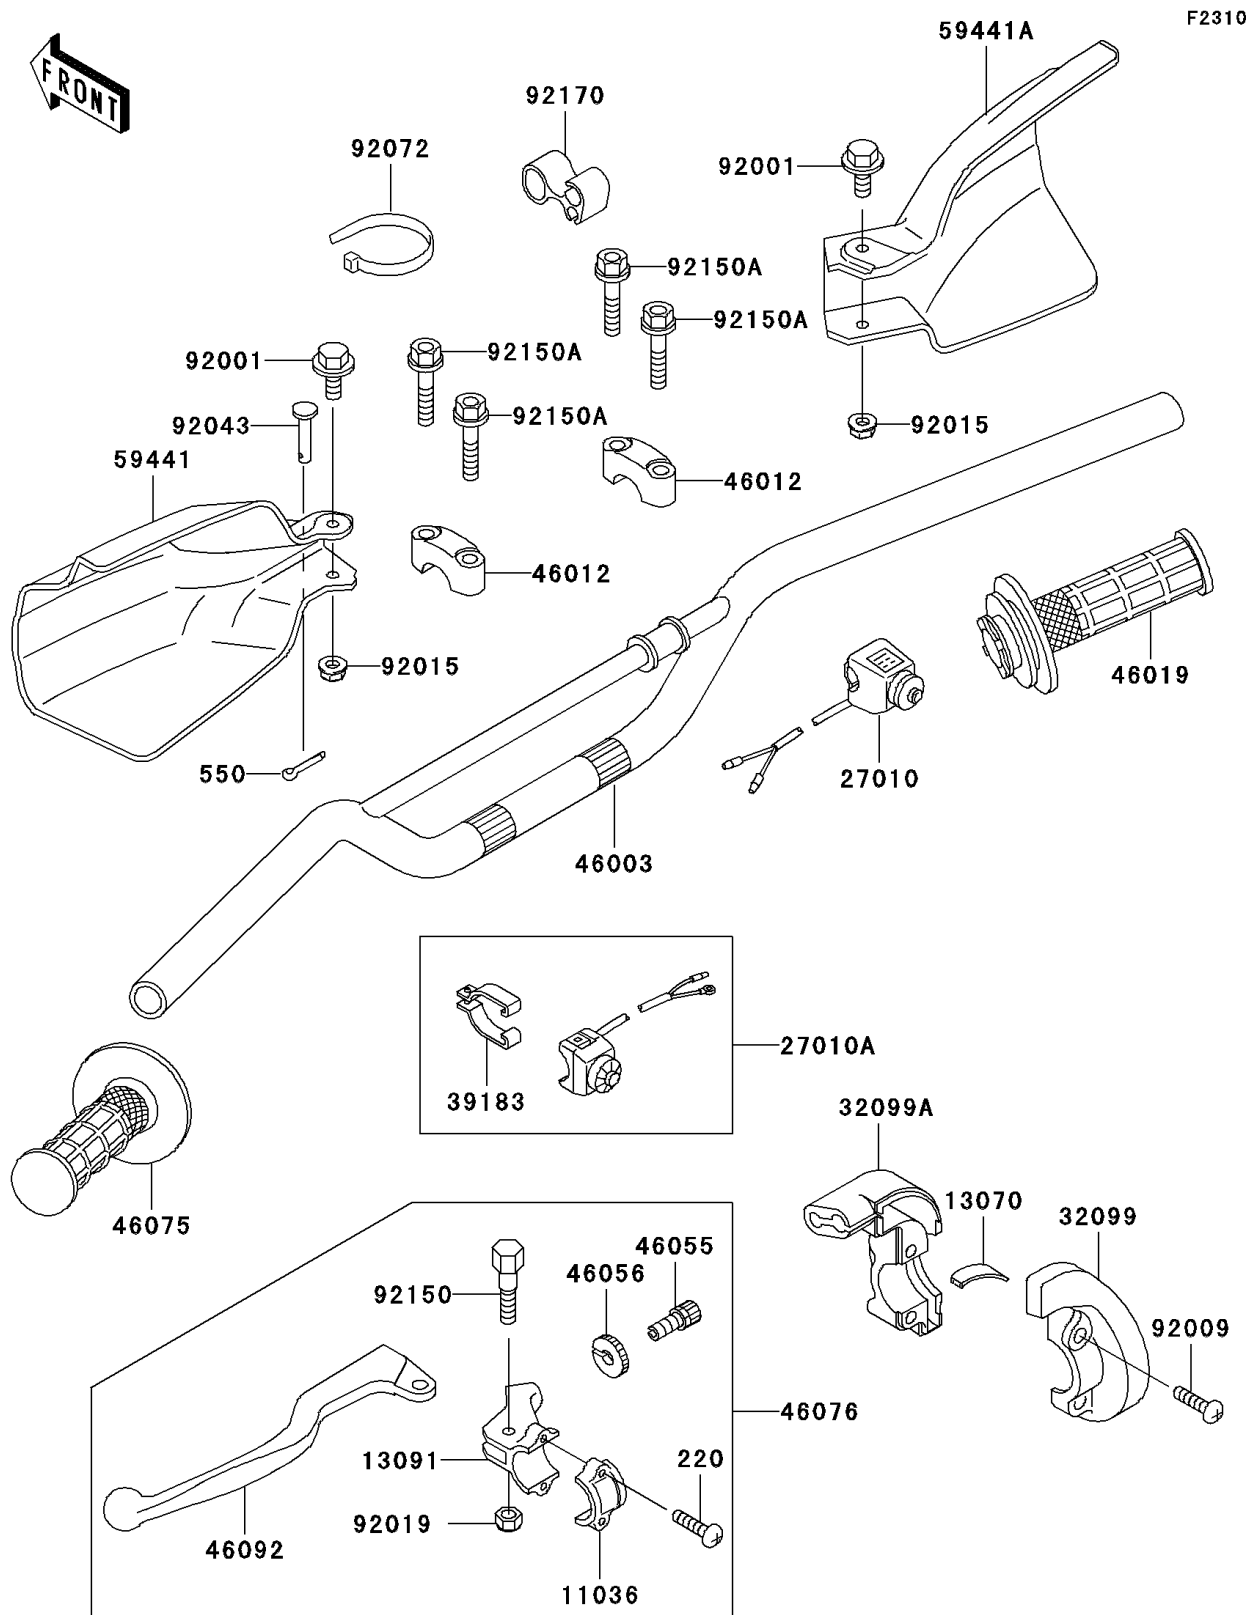

2004 KLX300R

PARTS DIAGRAM

Handlebar

2004 KLX300R

PARTS LIST

Handlebar

Kawasaki

Let the Good Times Roll®

ITEM NAME

PART NUMBER

QUANTITY
