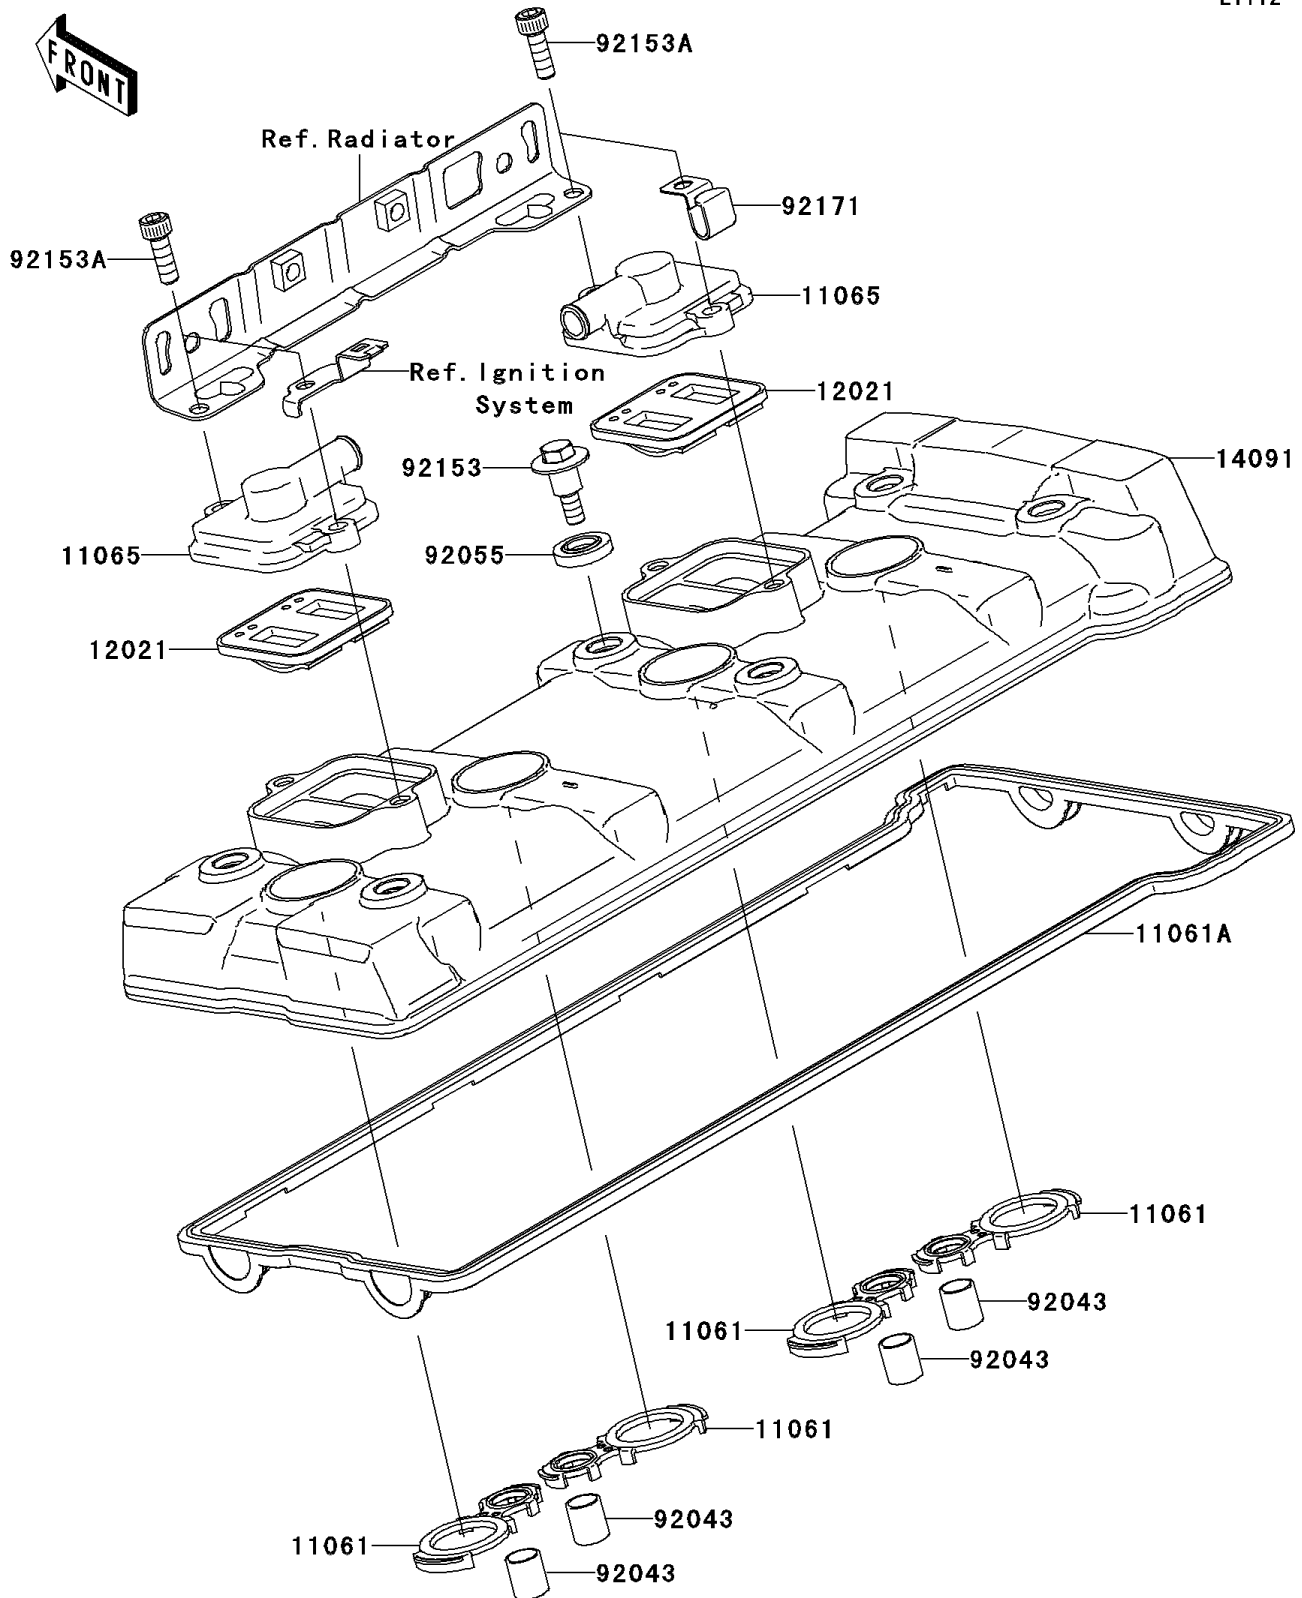

2009 Ninja[®] ZX[™]-14

PARTS DIAGRAM

Cylinder Head Cover

E1112

2009 Ninja® ZX™ -14

PARTS LIST

Cylinder Head Cover

ITEM NAME

PART NUMBER

QUANTITY
