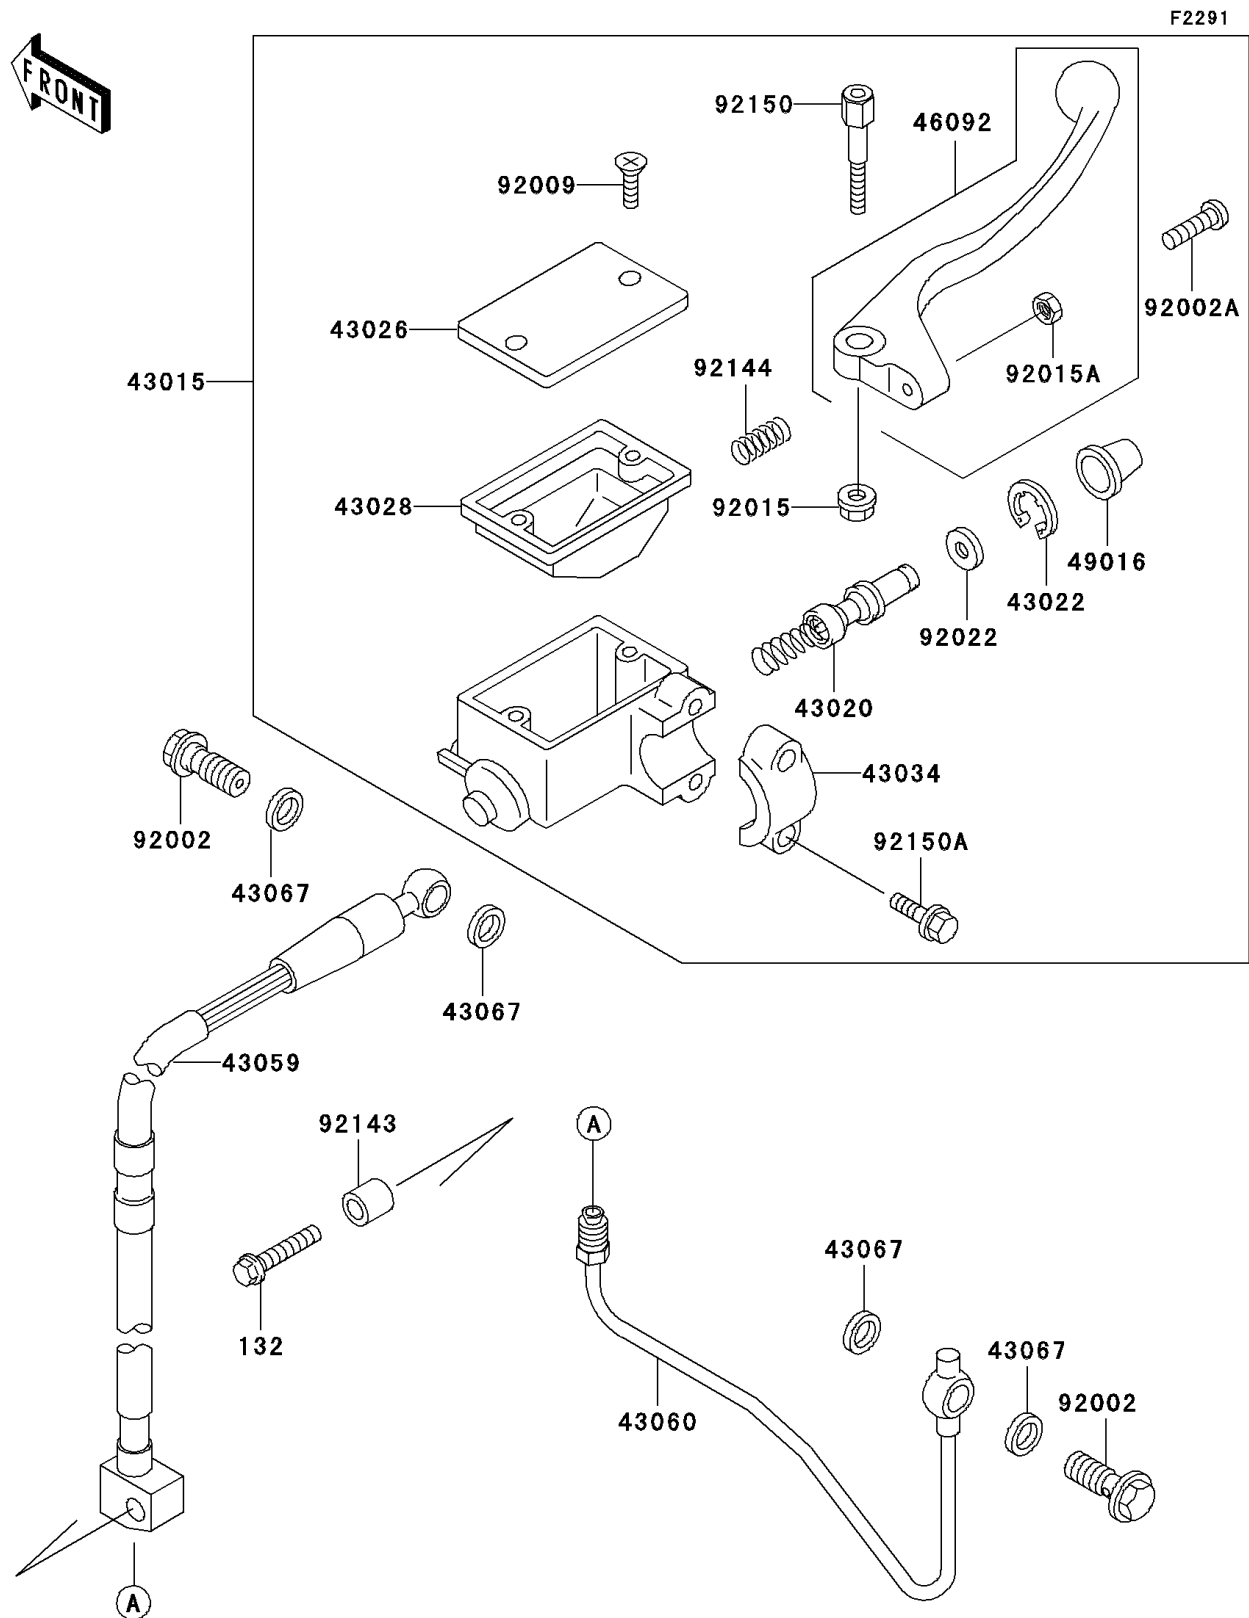

2002 KLX300R

PARTS DIAGRAM

Front Master Cylinder

2002 KLX300R

PARTS LIST

Front Master Cylinder

ITEM NAME

PART NUMBER

QUANTITY
