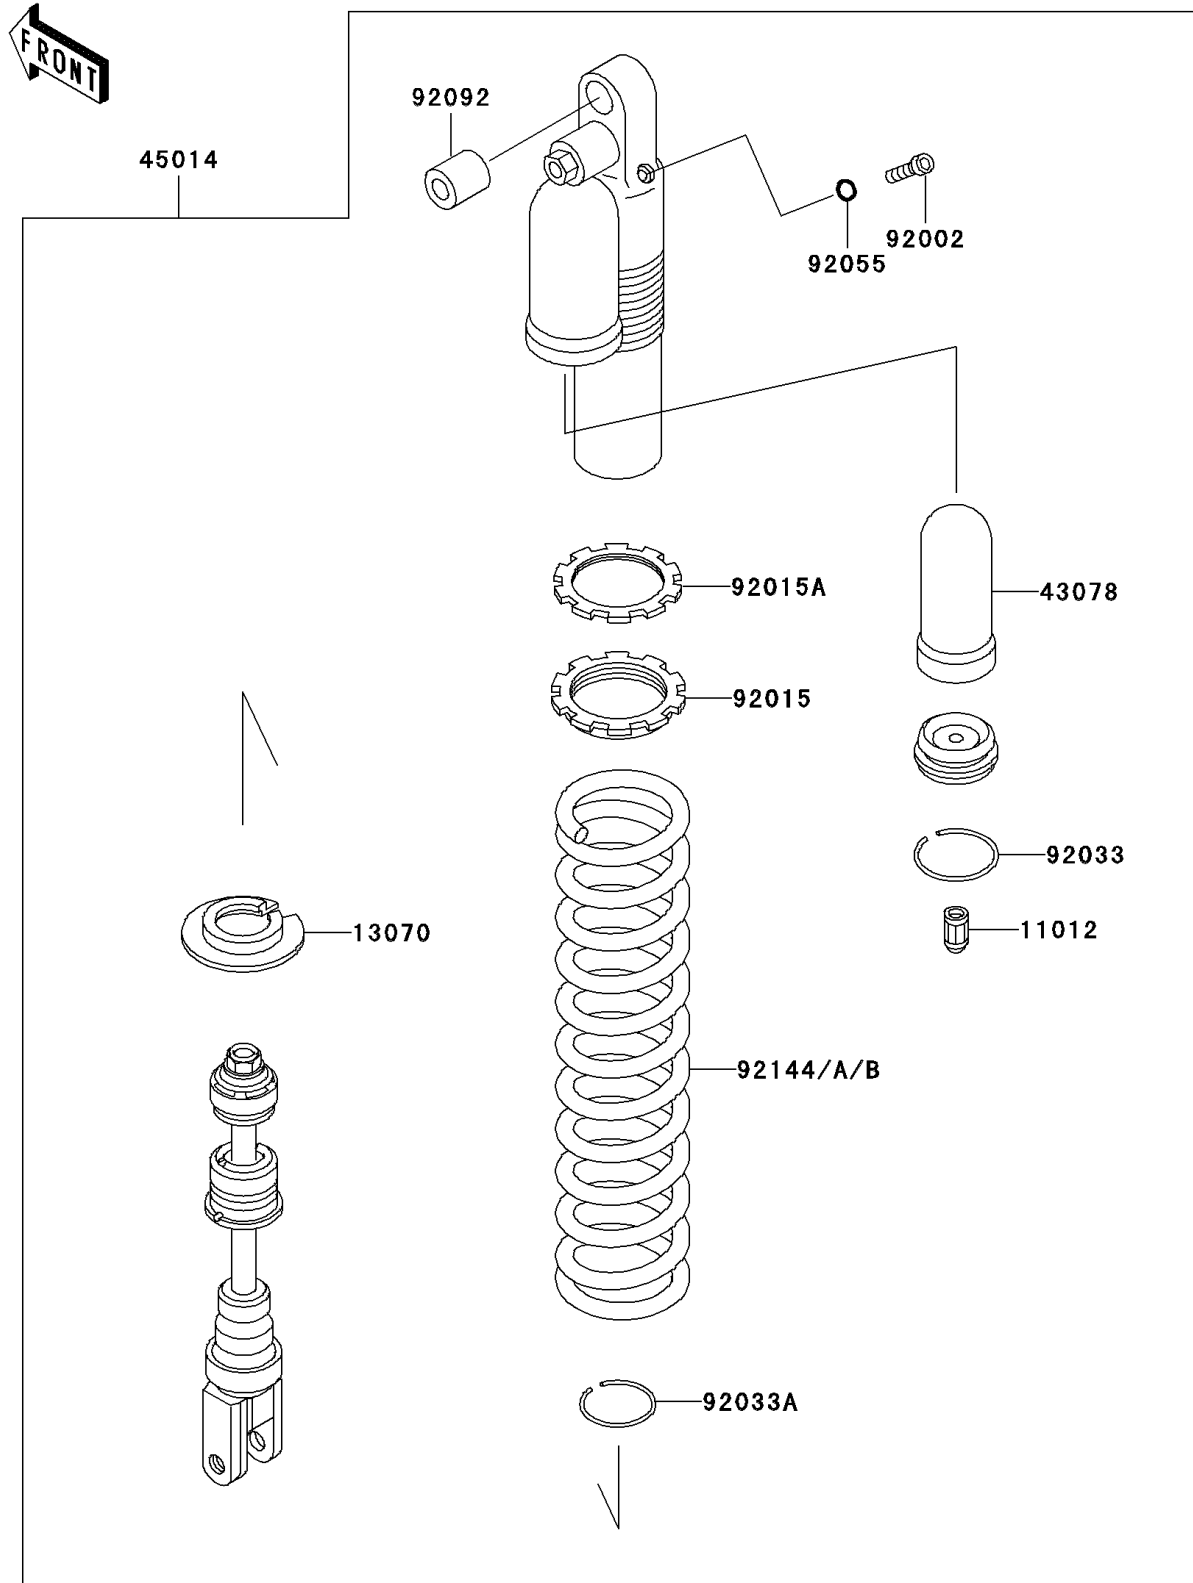

2002 KLX300R

PARTS DIAGRAM

Shock Absorber(s)

F2280

2002 KLX300R

PARTS LIST

Shock Absorber(s)

ITEM NAME

PART NUMBER

QUANTITY
