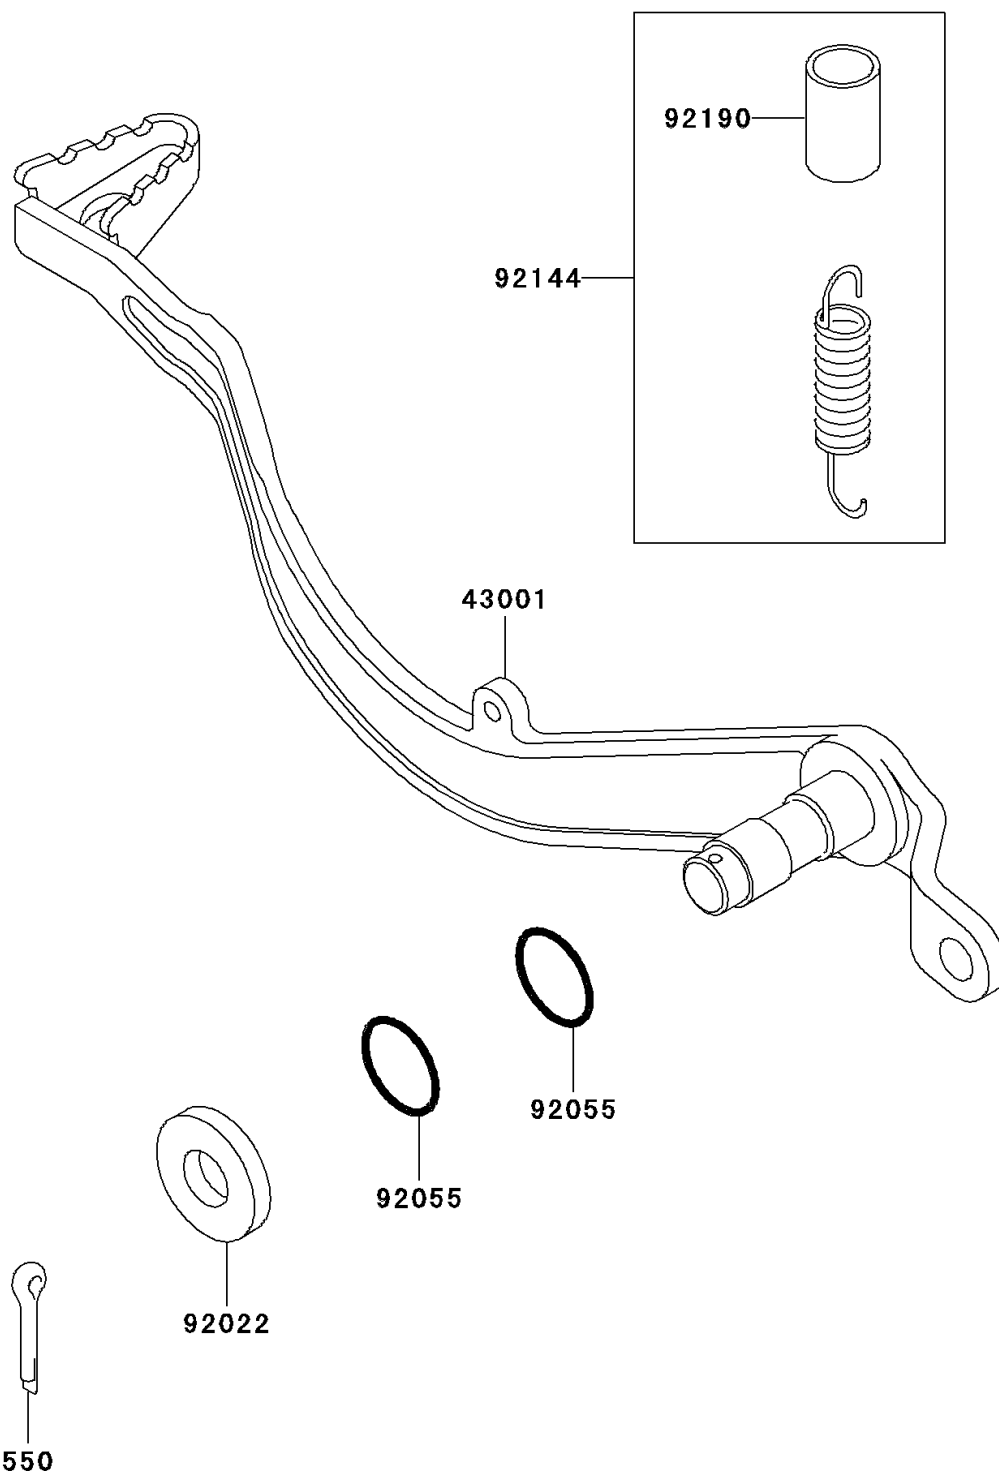

2002 KLX300R

PARTS DIAGRAM

Brake Pedal

Kawasaki

Let the Good Times Roll®

F2260

2002 KLX300R

PARTS LIST

Brake Pedal

Kawasaki

Let the Good Times Roll®

ITEM NAME

PART NUMBER

QUANTITY
