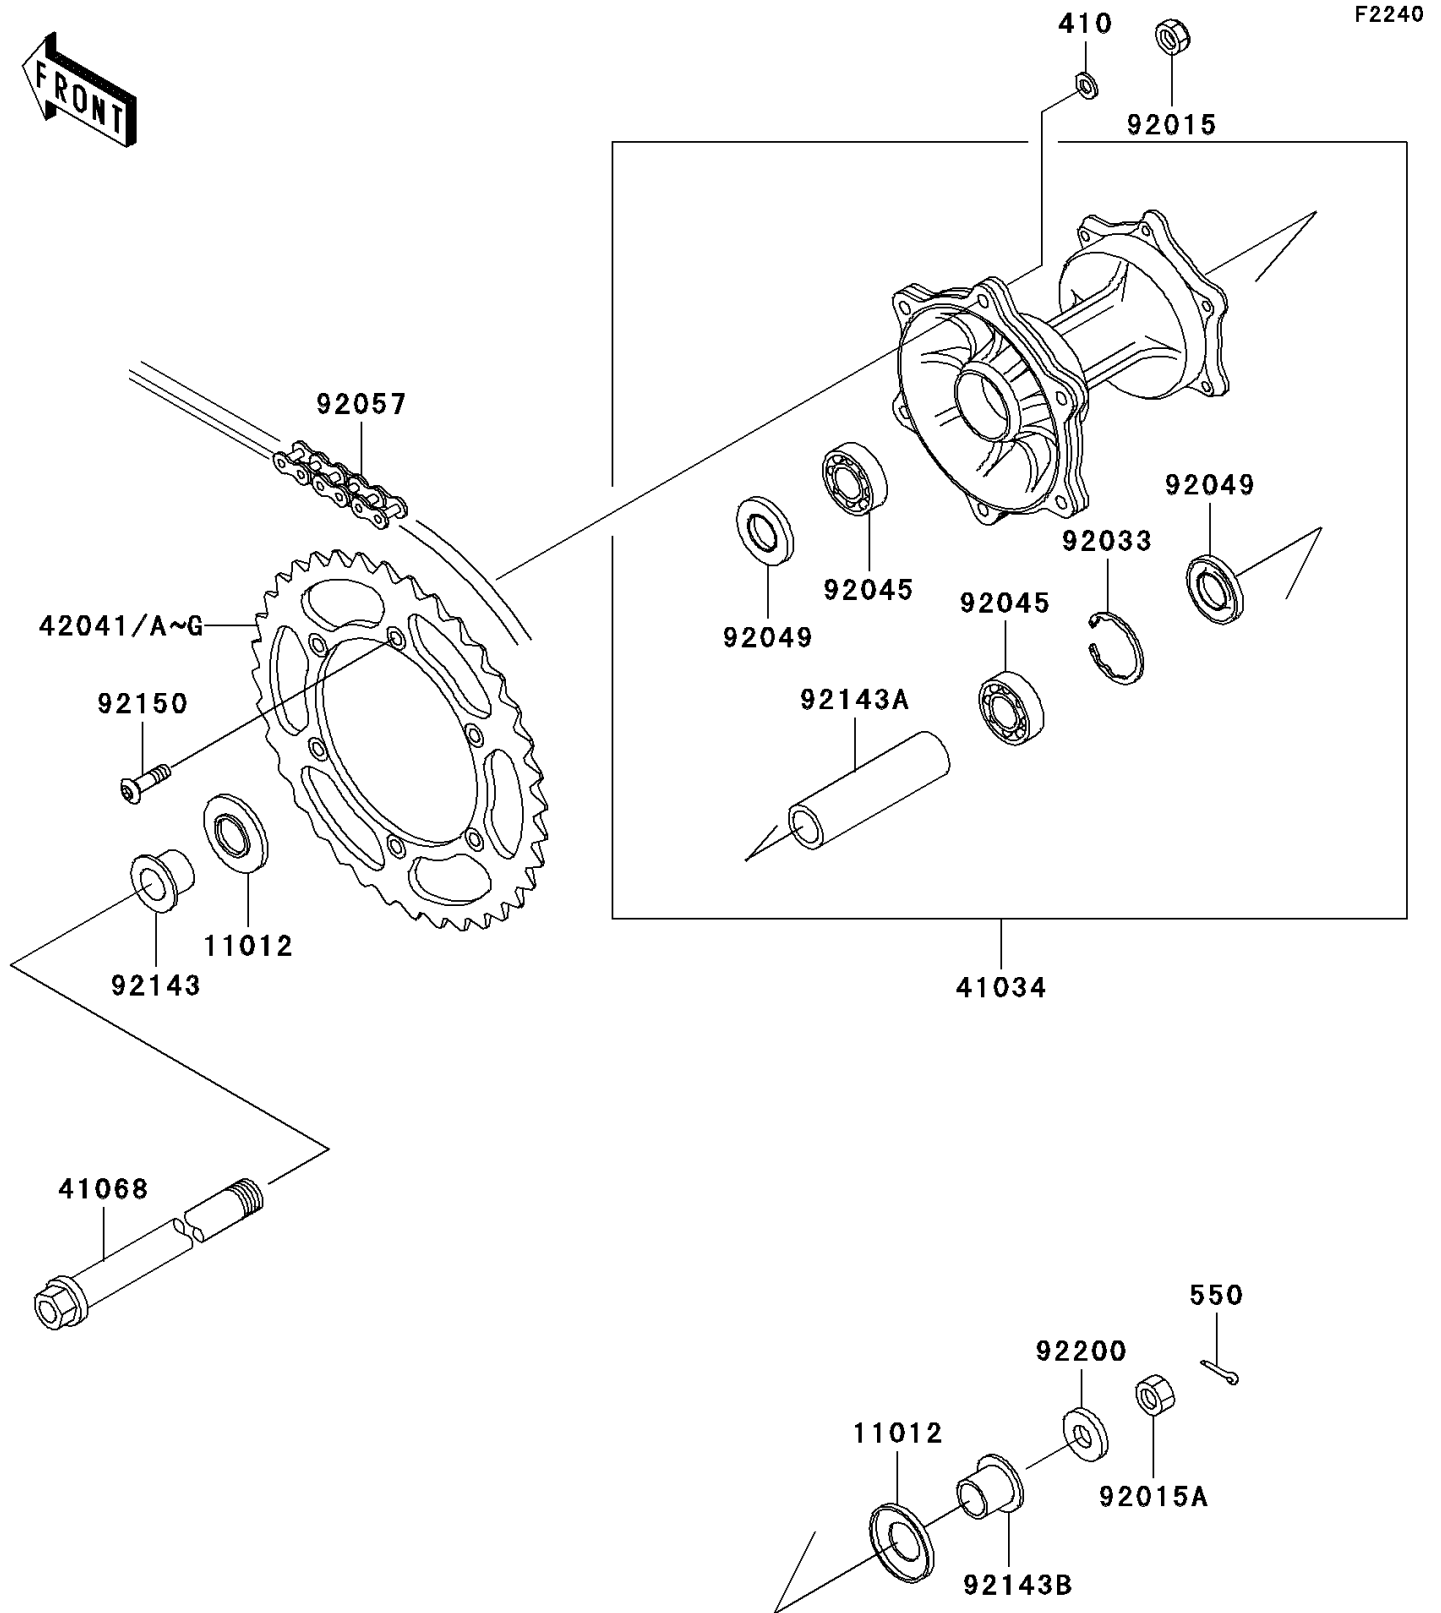

2002 KLX300R

PARTS DIAGRAM

Rear Hub

2002 KLX300R

PARTS LIST

Rear Hub

ITEM NAME

PART NUMBER

QUANTITY
