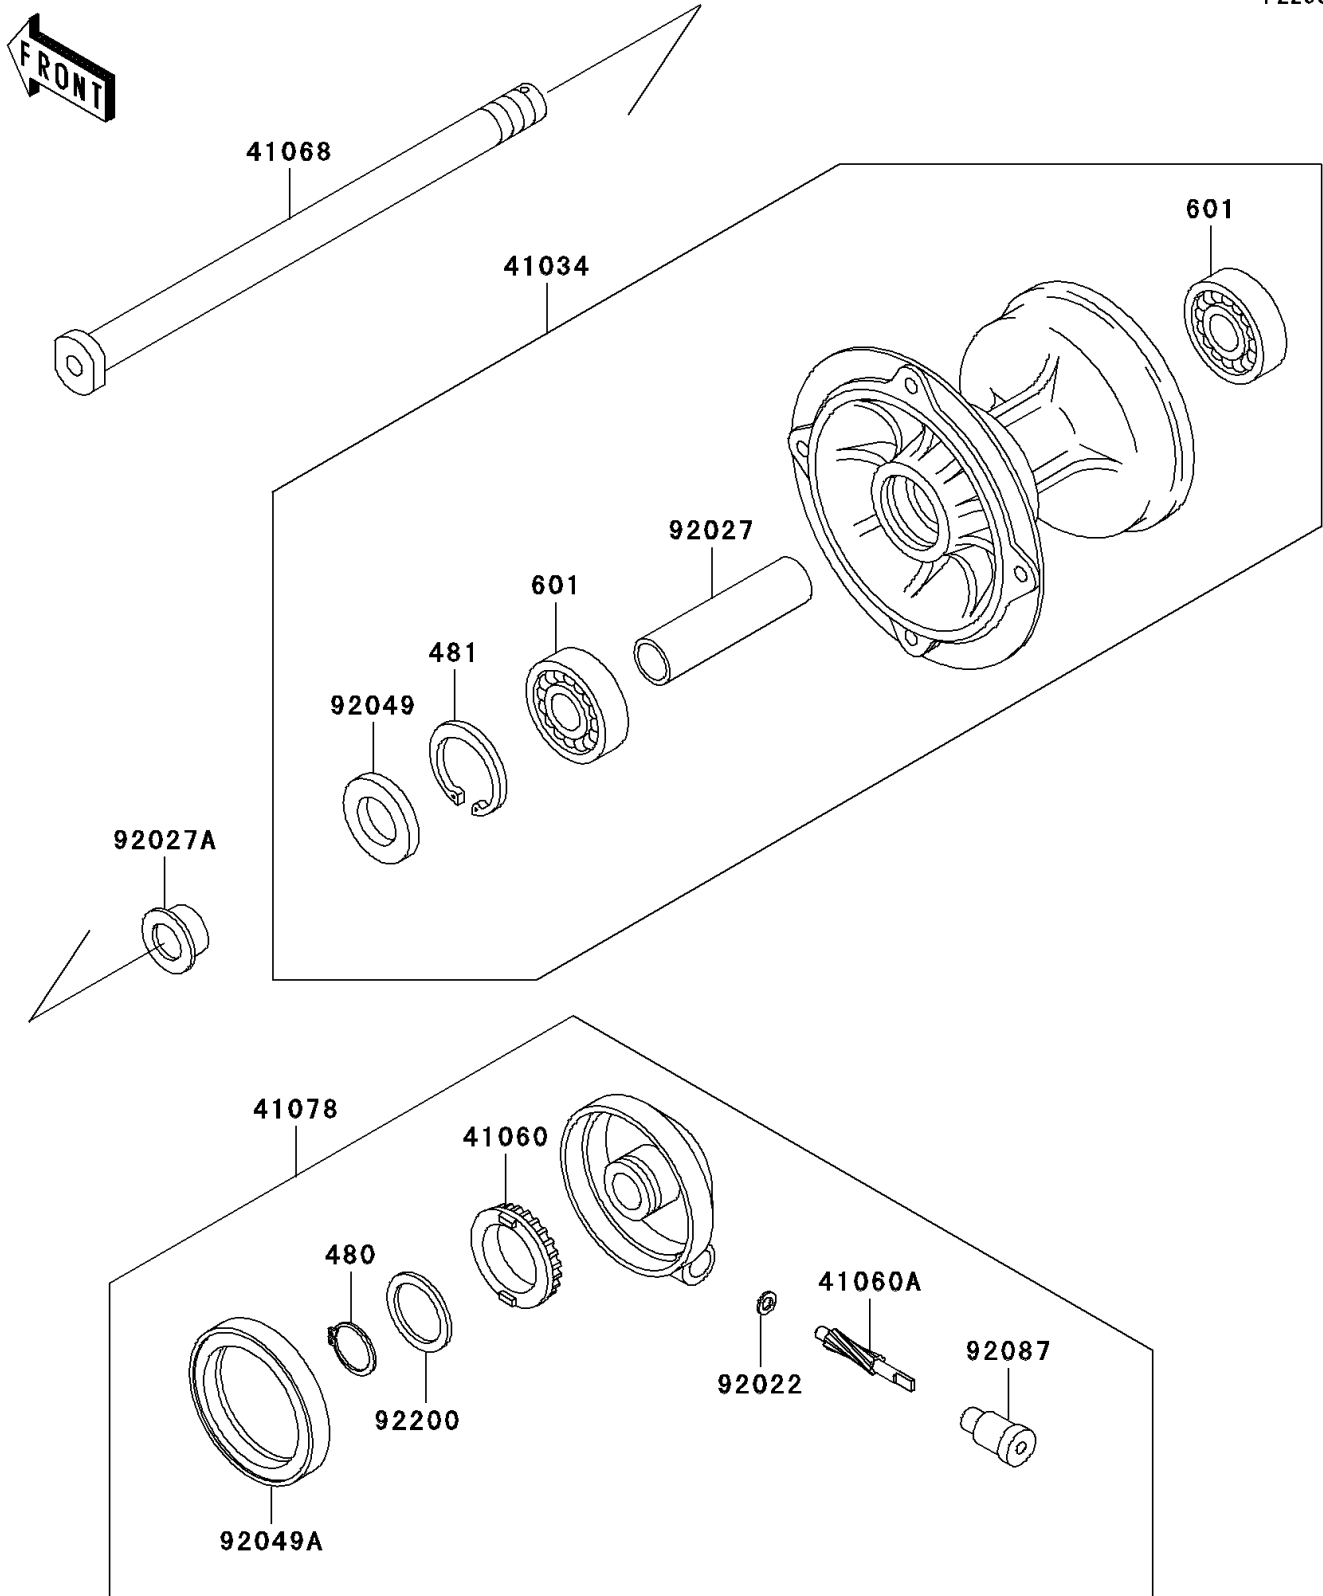

2002 KLX300R

PARTS DIAGRAM

Front Hub

F2230

2002 KLX300R

PARTS LIST

Front Hub

Kawasaki

Let the Good Times Roll®

ITEM NAME

PART NUMBER

QUANTITY
