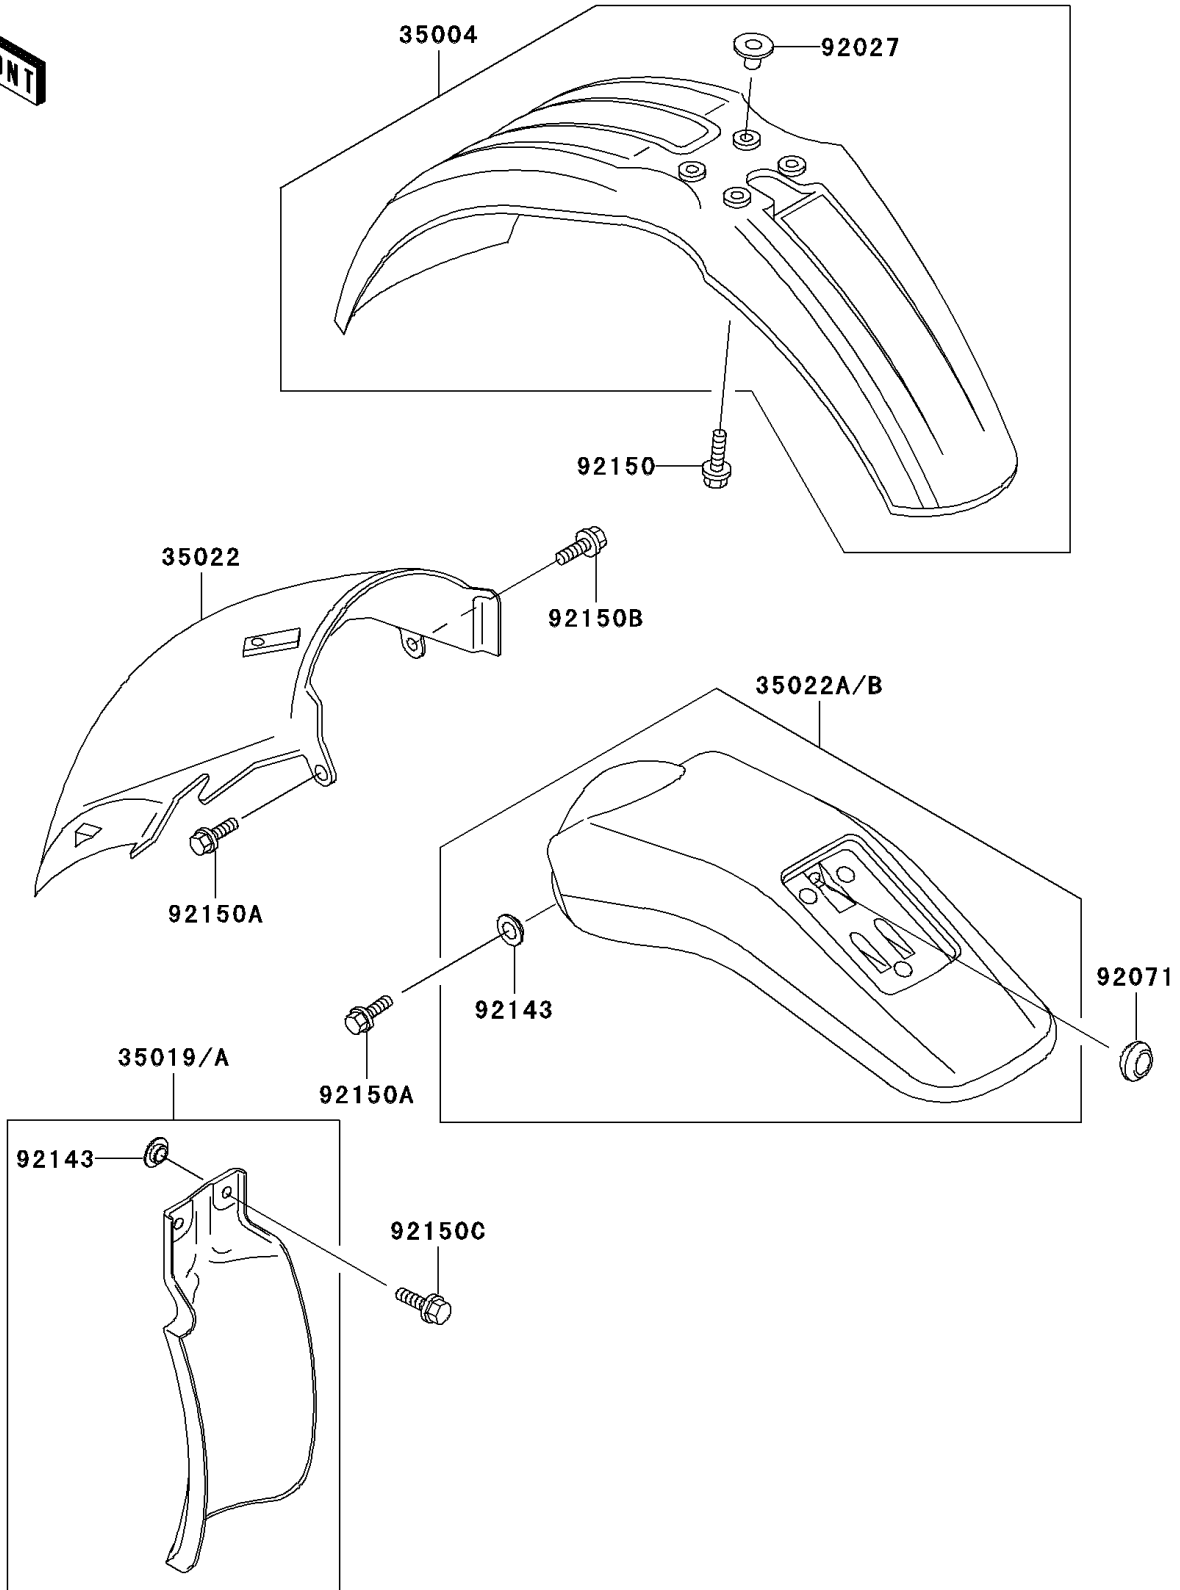

2003 KLX300R

PARTS DIAGRAM

Fenders

F2170

2003 KLX300R

PARTS LIST

Fenders

ITEM NAME

PART NUMBER

QUANTITY
