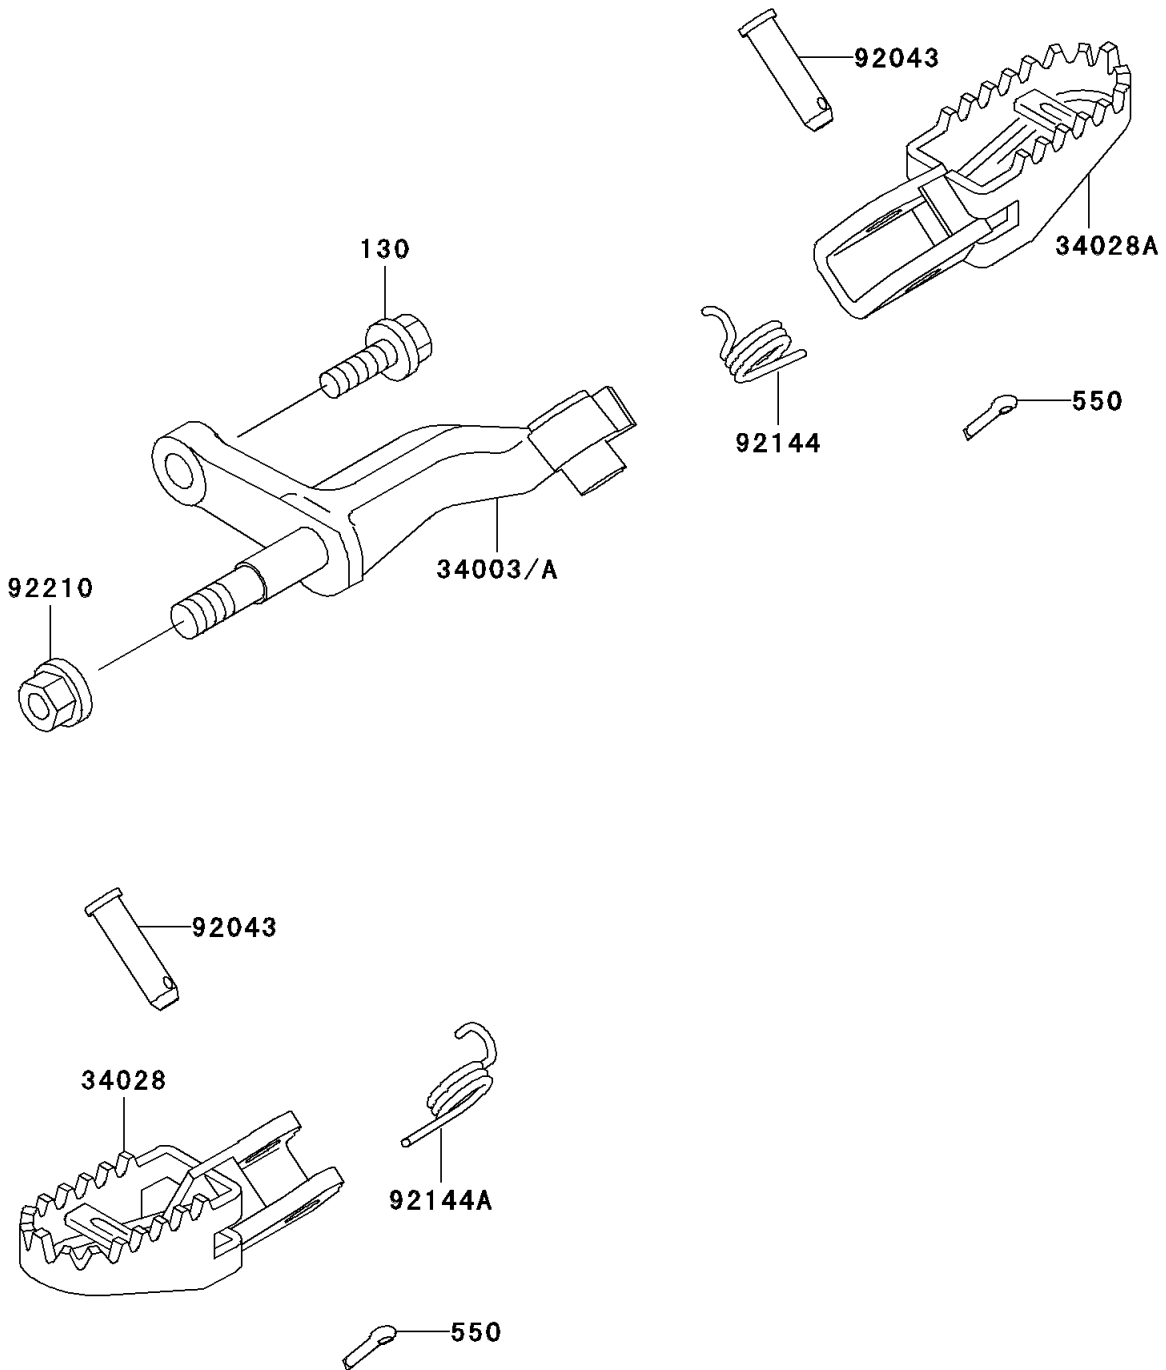

# 2002 KLX300R

## PARTS DIAGRAM

### Footrests

F2160

## PARTS LIST