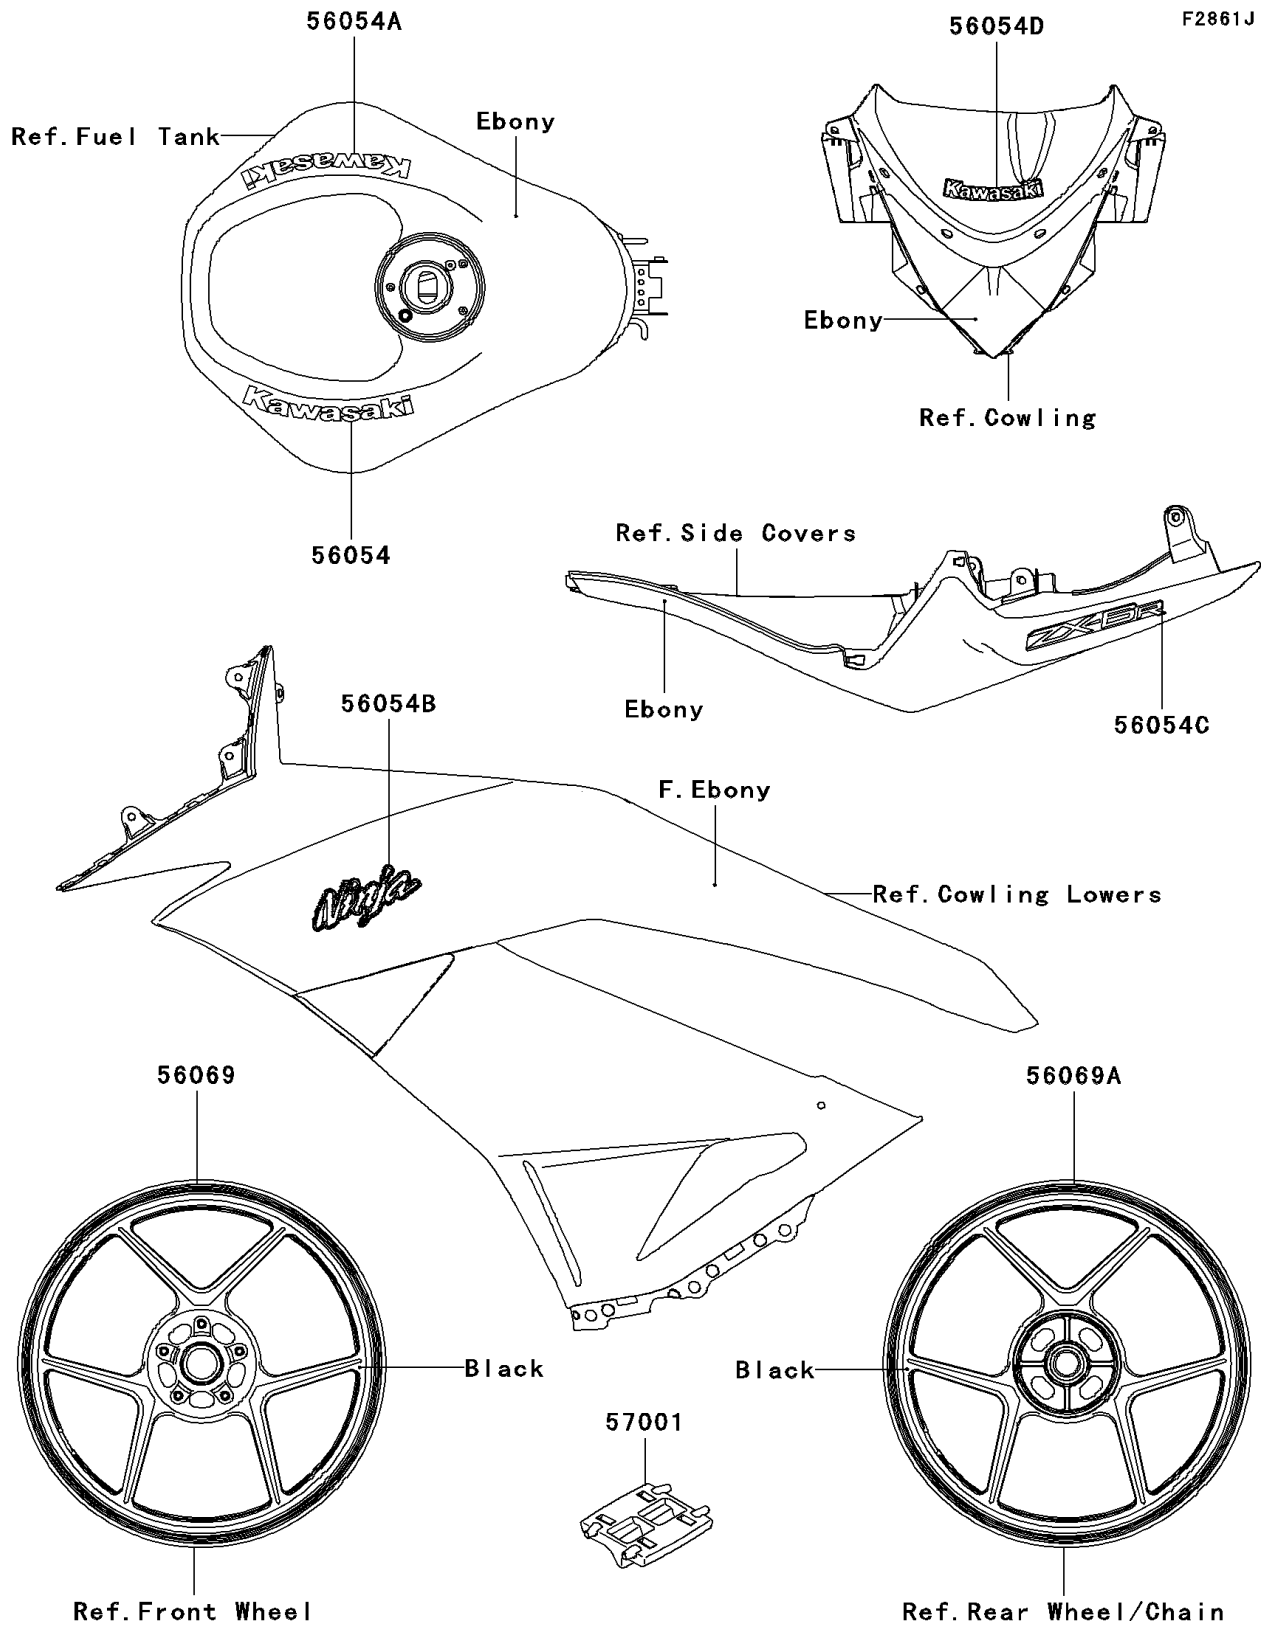

2011 NINJA® ZX™-6R

PARTS DIAGRAM

Decals(Ebony)(RBF)

2011 NINJA® ZX™-6R

PARTS LIST

Decals(Ebony)(RBF)

ITEM NAME

PART NUMBER

QUANTITY
