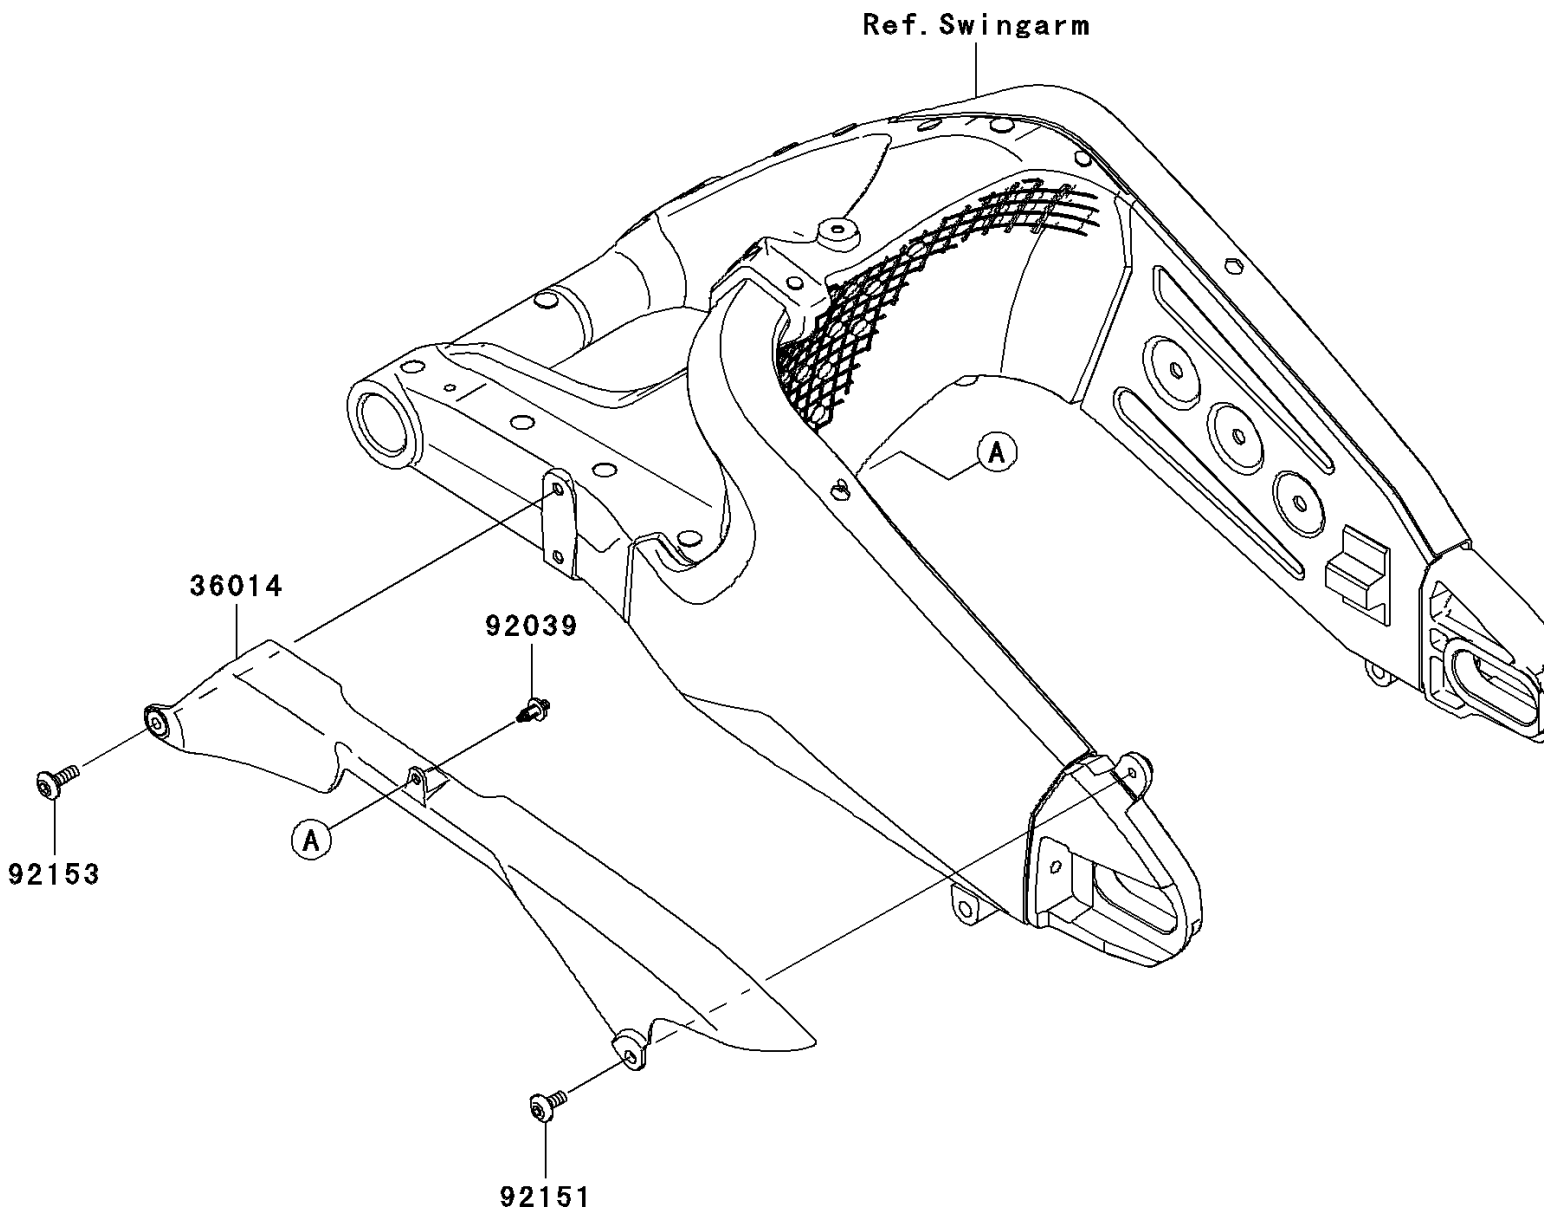

2011 NINJA[®] ZX[™]-6R

PARTS DIAGRAM

Chain Cover

F2650

2011 NINJA® ZX™-6R

PARTS LIST

Chain Cover

ITEM NAME	PART NUMBER	QUANTITY
CASE-CHAIN (Ref # 36014)	36014-0048	1
RIVET (Ref # 92039)	92039-0051	1
BOLT,SOCKET,6X14 (Ref # 92151)	92151-1654	1
BOLT,SOCKET,6X18 (Ref # 92153)	92153-1675	1