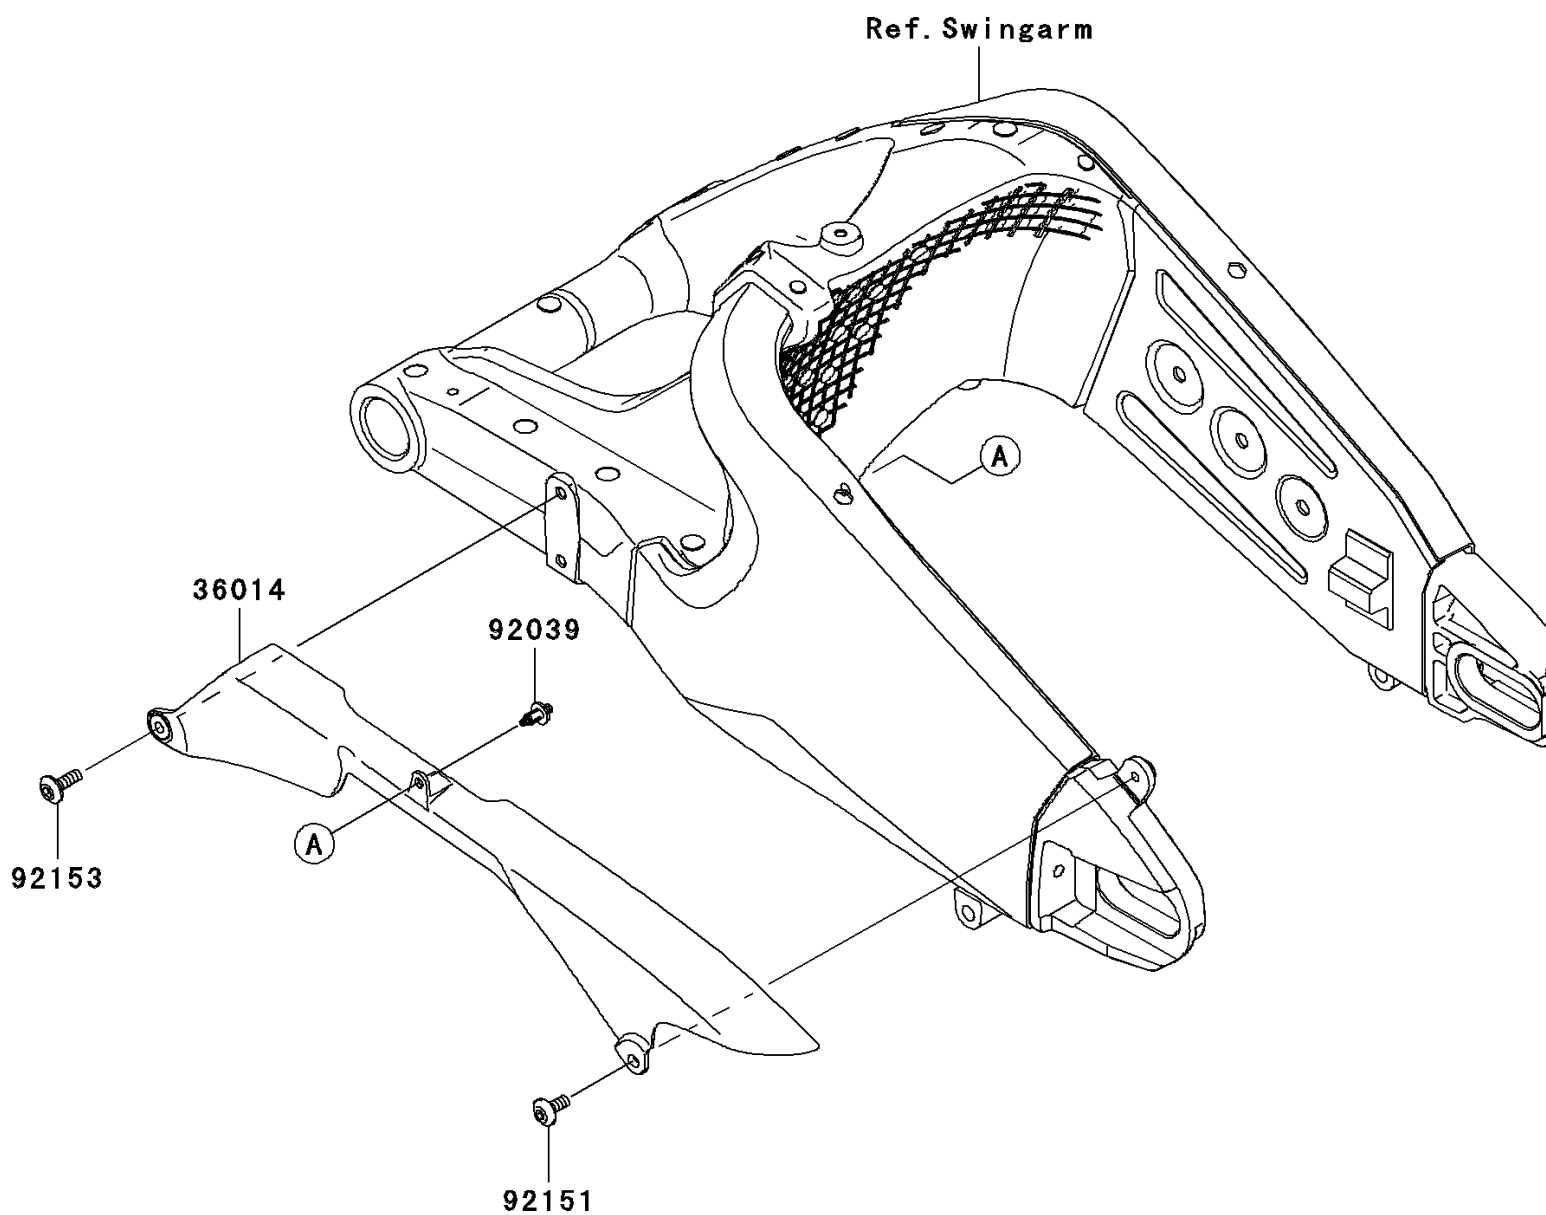

2009 Ninja® ZX™-6R

PARTS DIAGRAM

Chain Cover

Kawasaki

Let the Good Times Roll®

F2650

2009 Ninja® ZX™-6R

PARTS LIST

Chain Cover

ITEM NAME	PART NUMBER	QUANTITY
CASE-CHAIN (Ref # 36014)	36014-0048	1
RIVET (Ref # 92039)	92039-0051	1
BOLT,SOCKET,6X14 (Ref # 92151)	92151-1654	1
BOLT,SOCKET,6X18 (Ref # 92153)	92153-1675	1