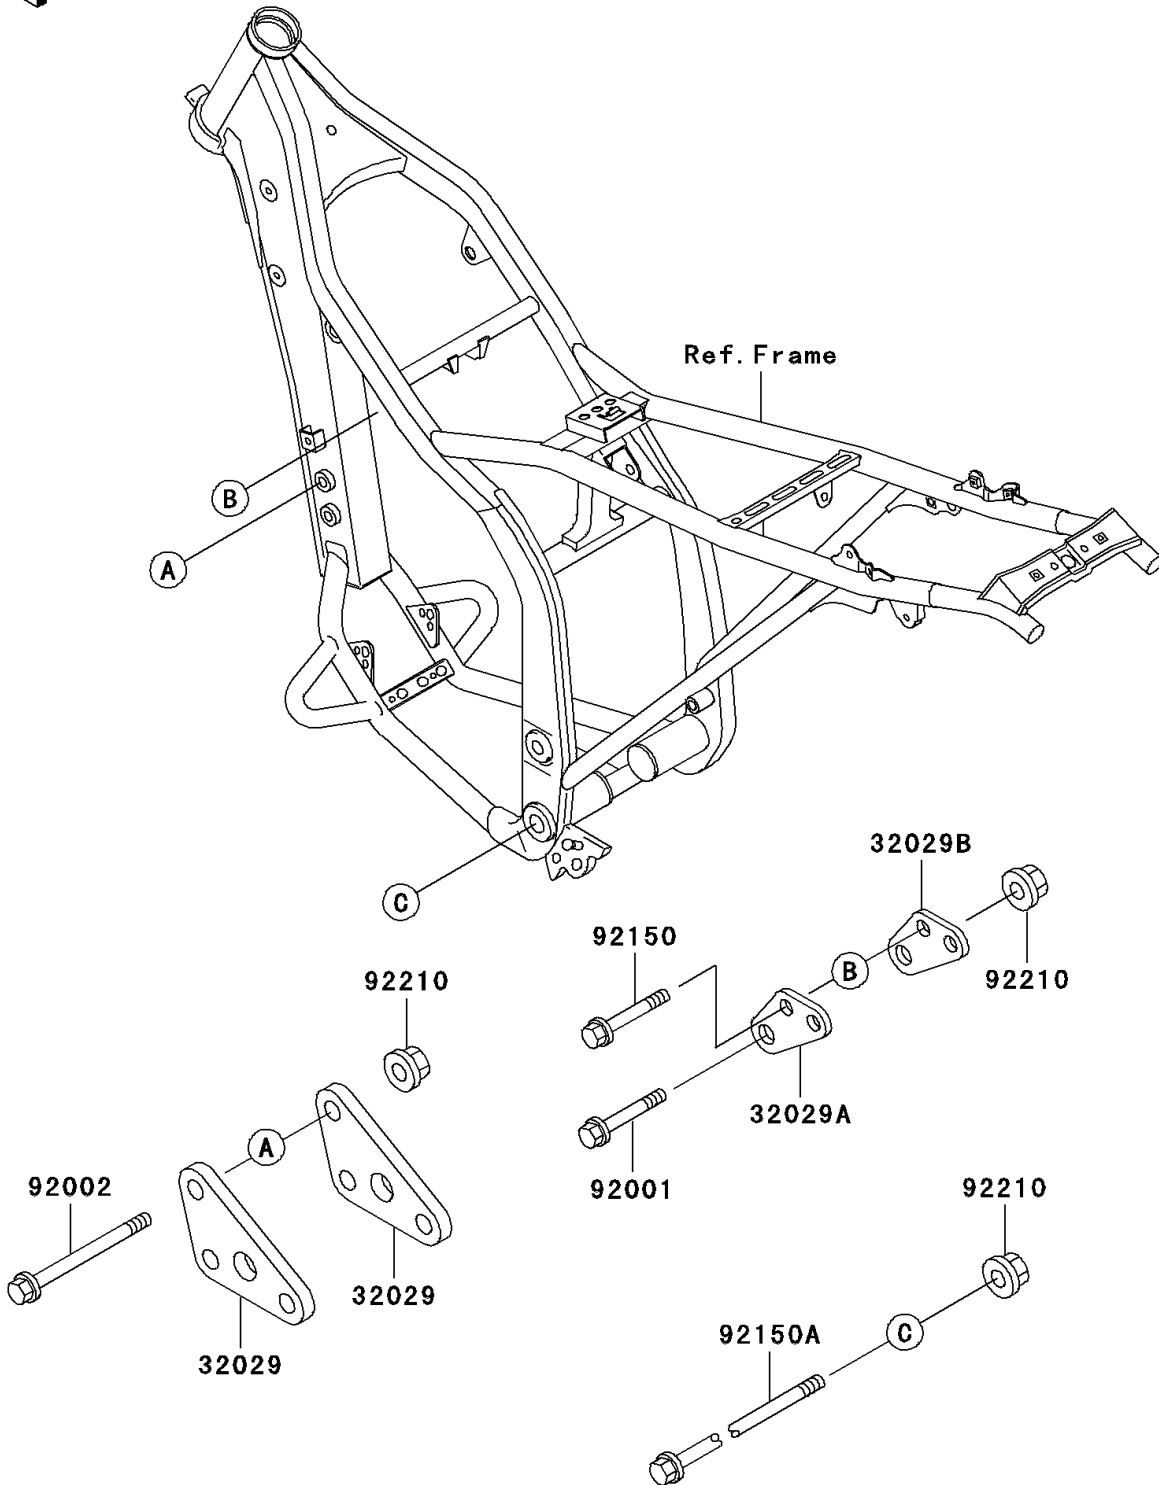

2004 KLX300R

PARTS DIAGRAM

Engine Mount

F2122

2004 KLX300R

PARTS LIST

Engine Mount

Kawasaki

Let the Good Times Roll®

ITEM NAME

PART NUMBER

QUANTITY
