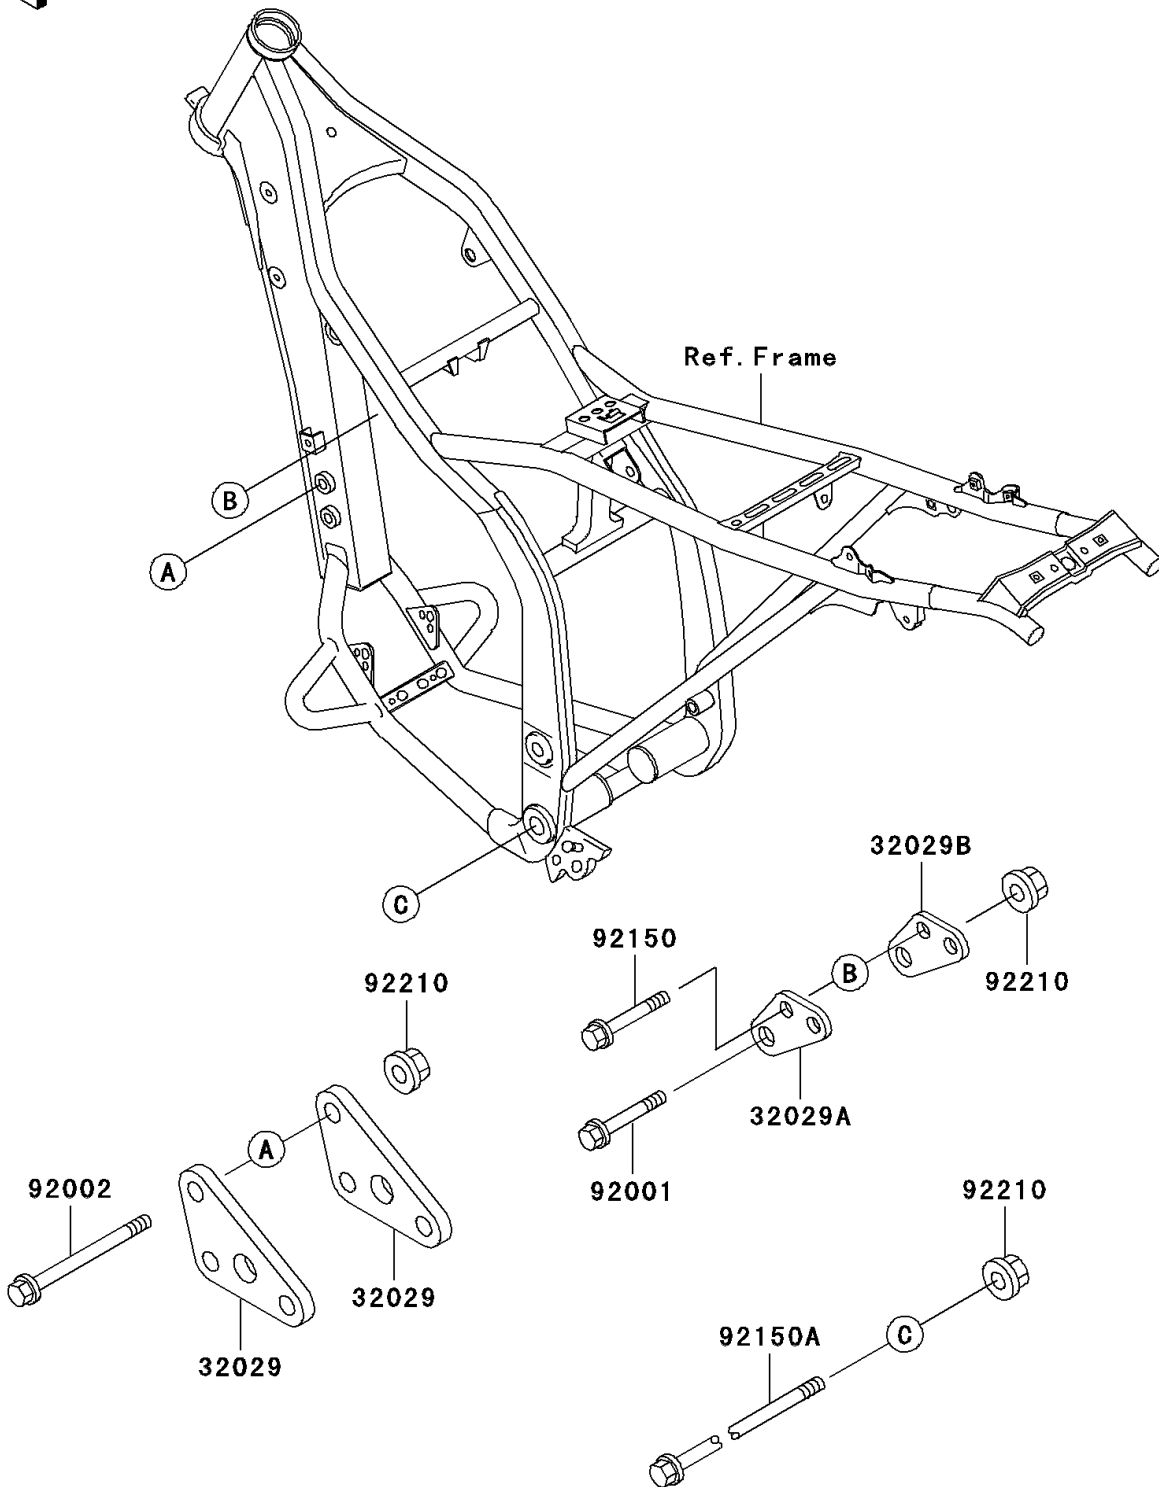

# 2002 KLX300R

## PARTS DIAGRAM

### Engine Mount

F2122

## PARTS LIST