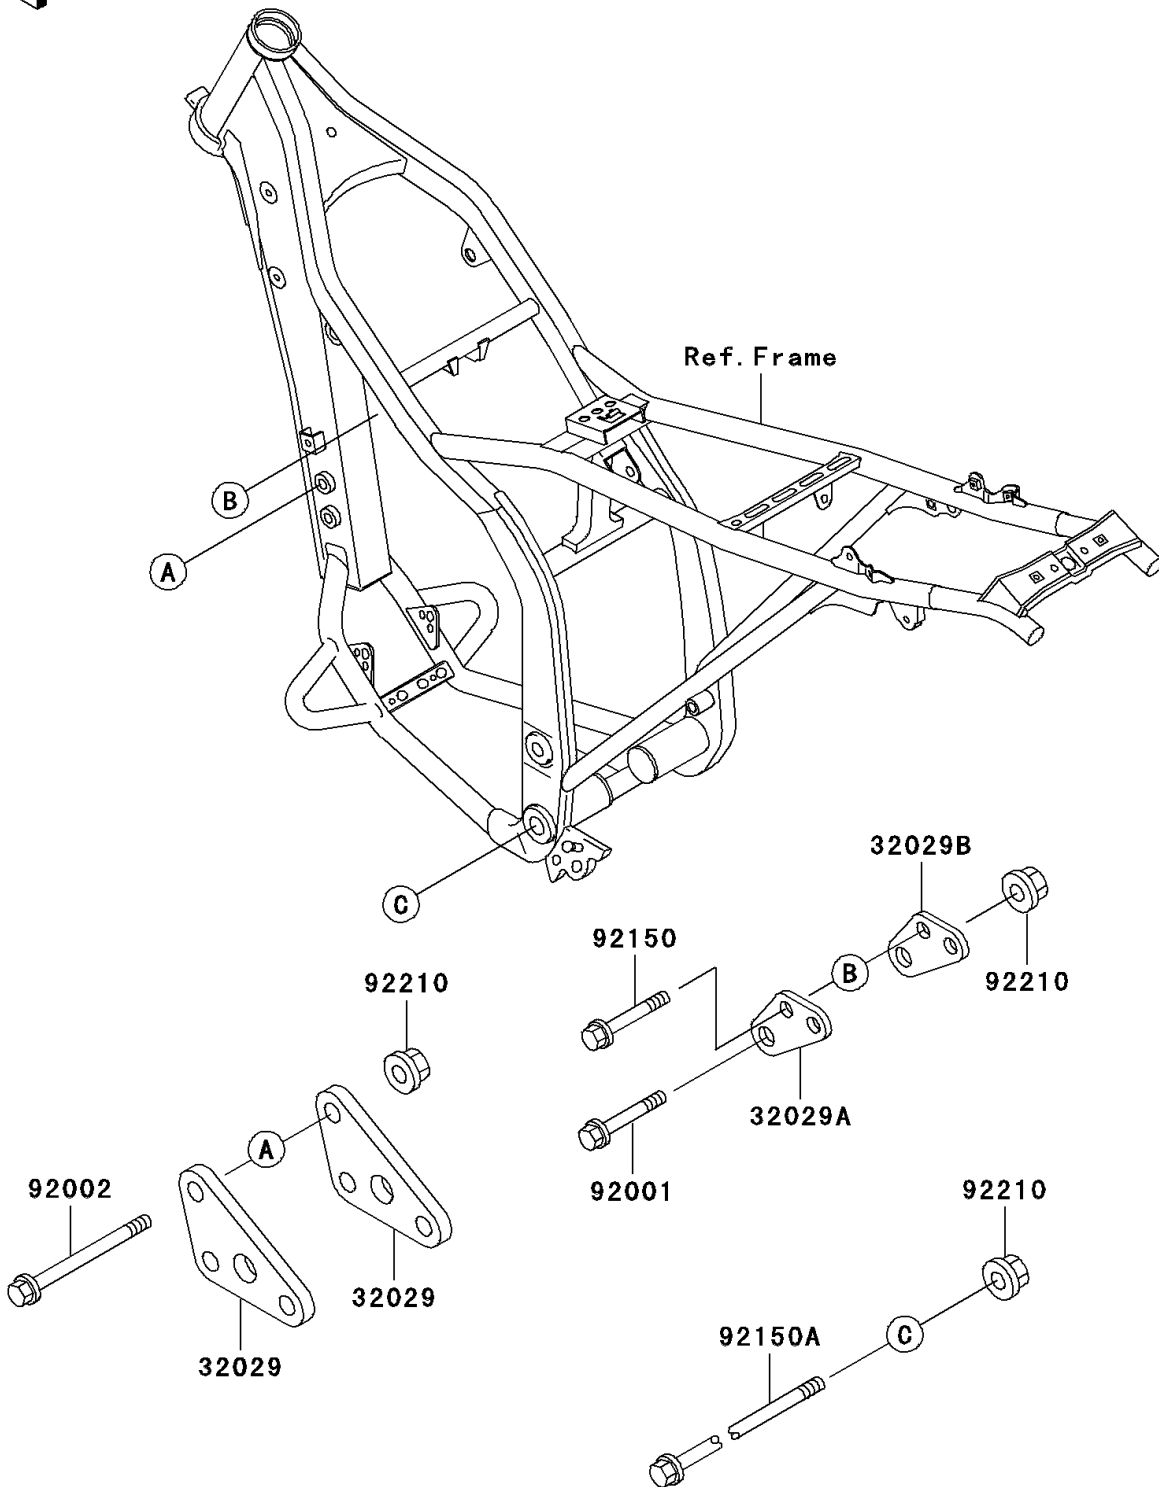

2002 KLX300R

PARTS DIAGRAM

Engine Mount

F2122