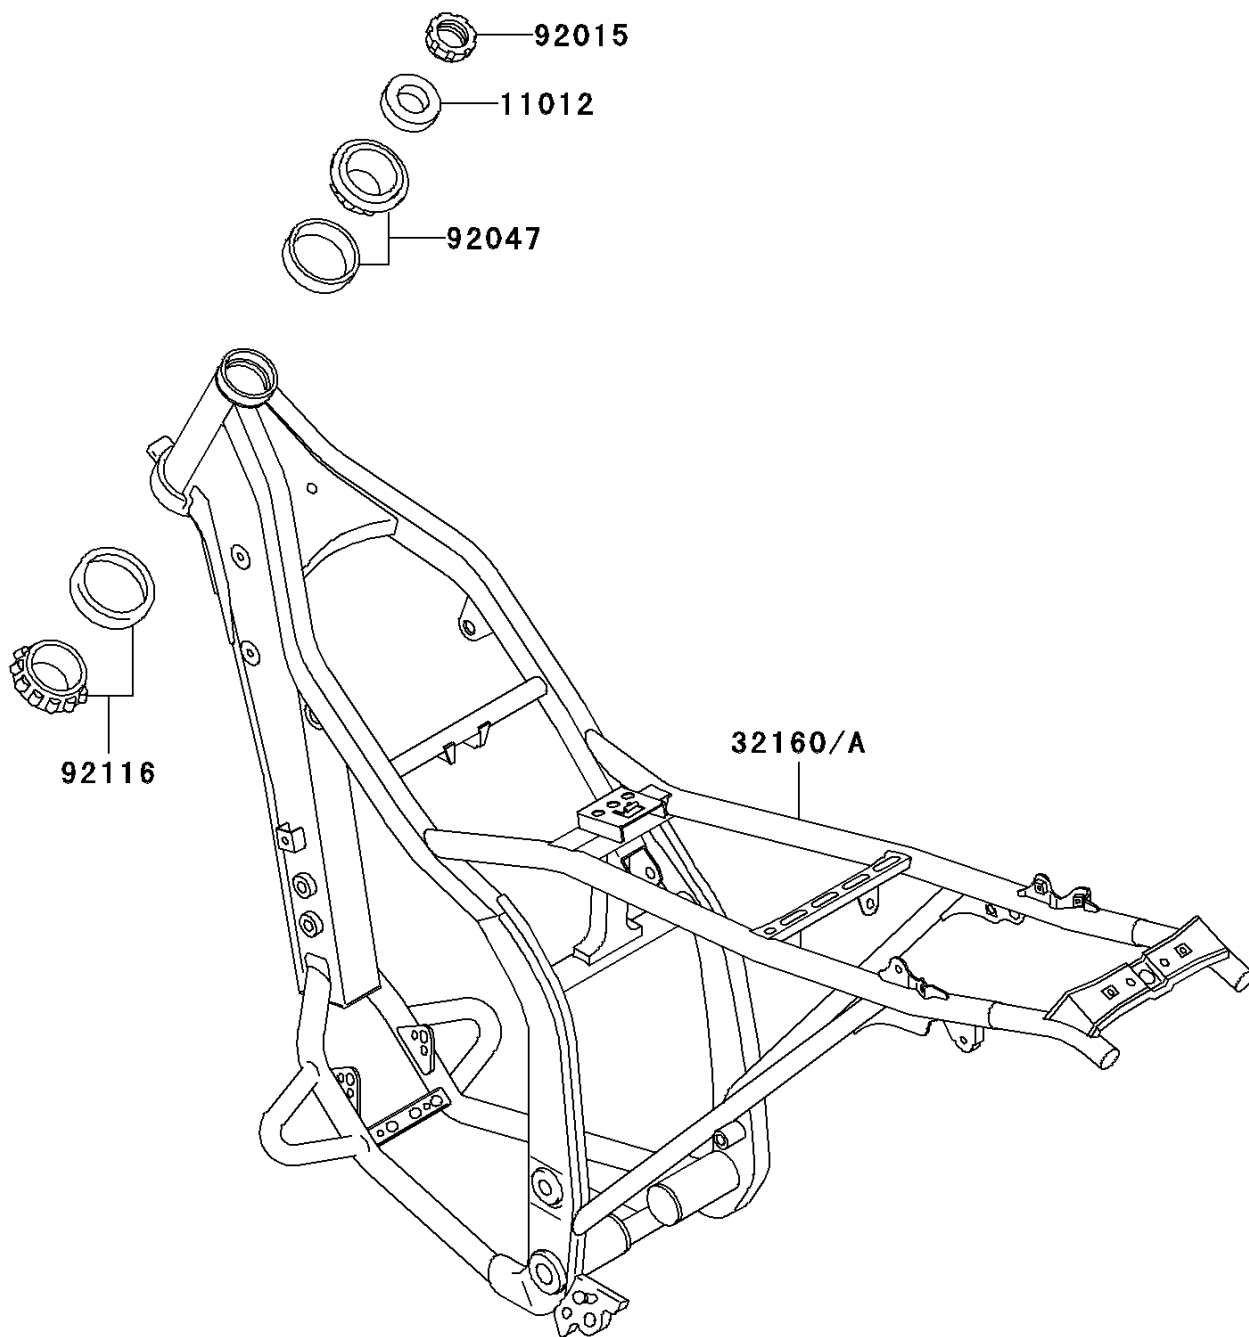

2003 KLX300R

PARTS DIAGRAM

Frame

F2120

2003 KLX300R

PARTS LIST

Frame

Kawasaki

Let the Good Times Roll®

ITEM NAME

PART NUMBER

QUANTITY
