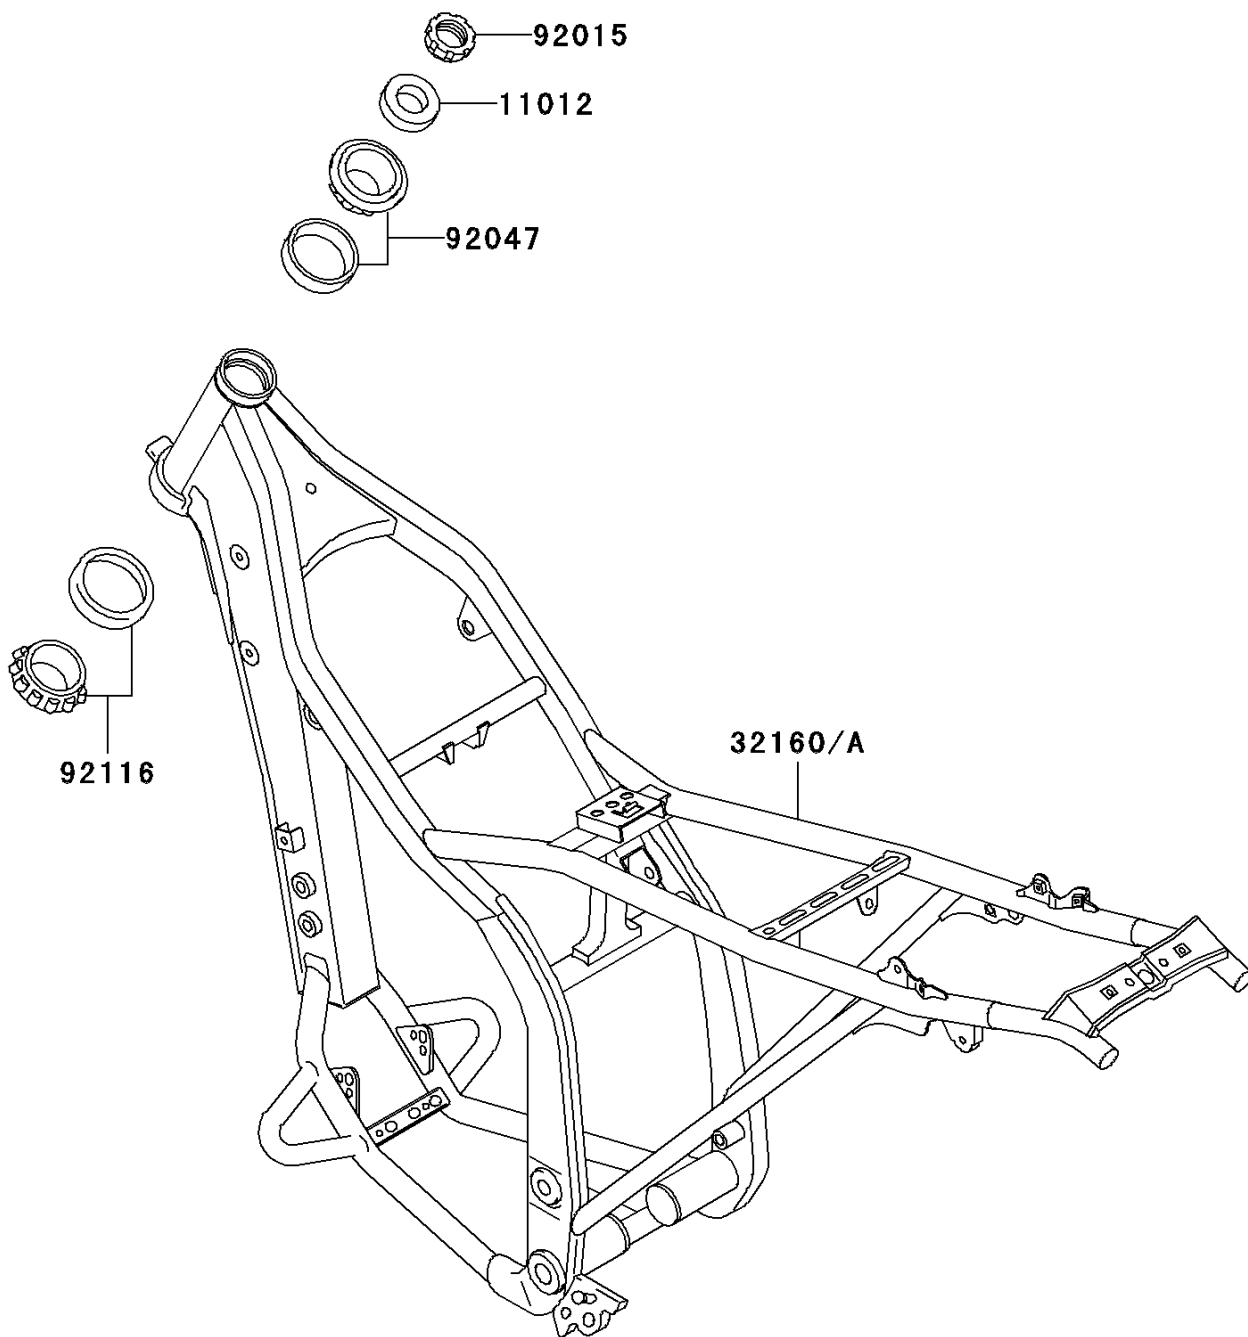

2002 KLX300R

PARTS DIAGRAM

Frame

Kawasaki

Let the Good Times Roll®

F2120

2002 KLX300R

PARTS LIST

Frame

ITEM NAME

PART NUMBER

QUANTITY
