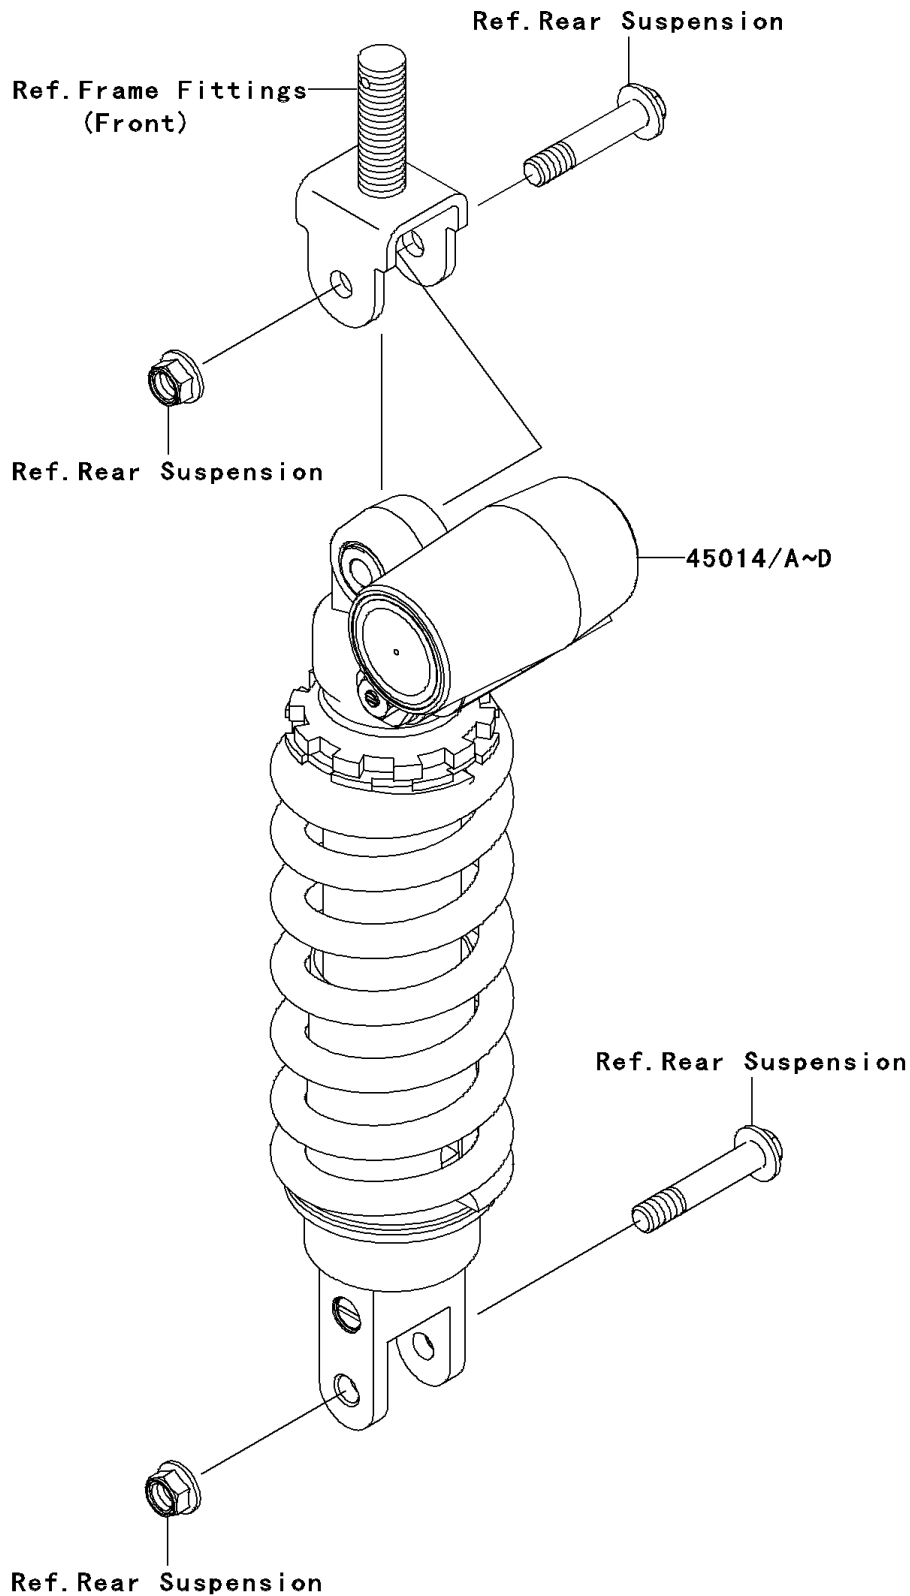

2010 Ninja[®] ZX[™]-6R

PARTS DIAGRAM

Shock Absorber(s)

Kawasaki

Let the Good Times Roll[®]

F2280

2010 Ninja[®] ZX[™]-6R

PARTS LIST

Shock Absorber(s)

ITEM NAME

PART NUMBER

QUANTITY
