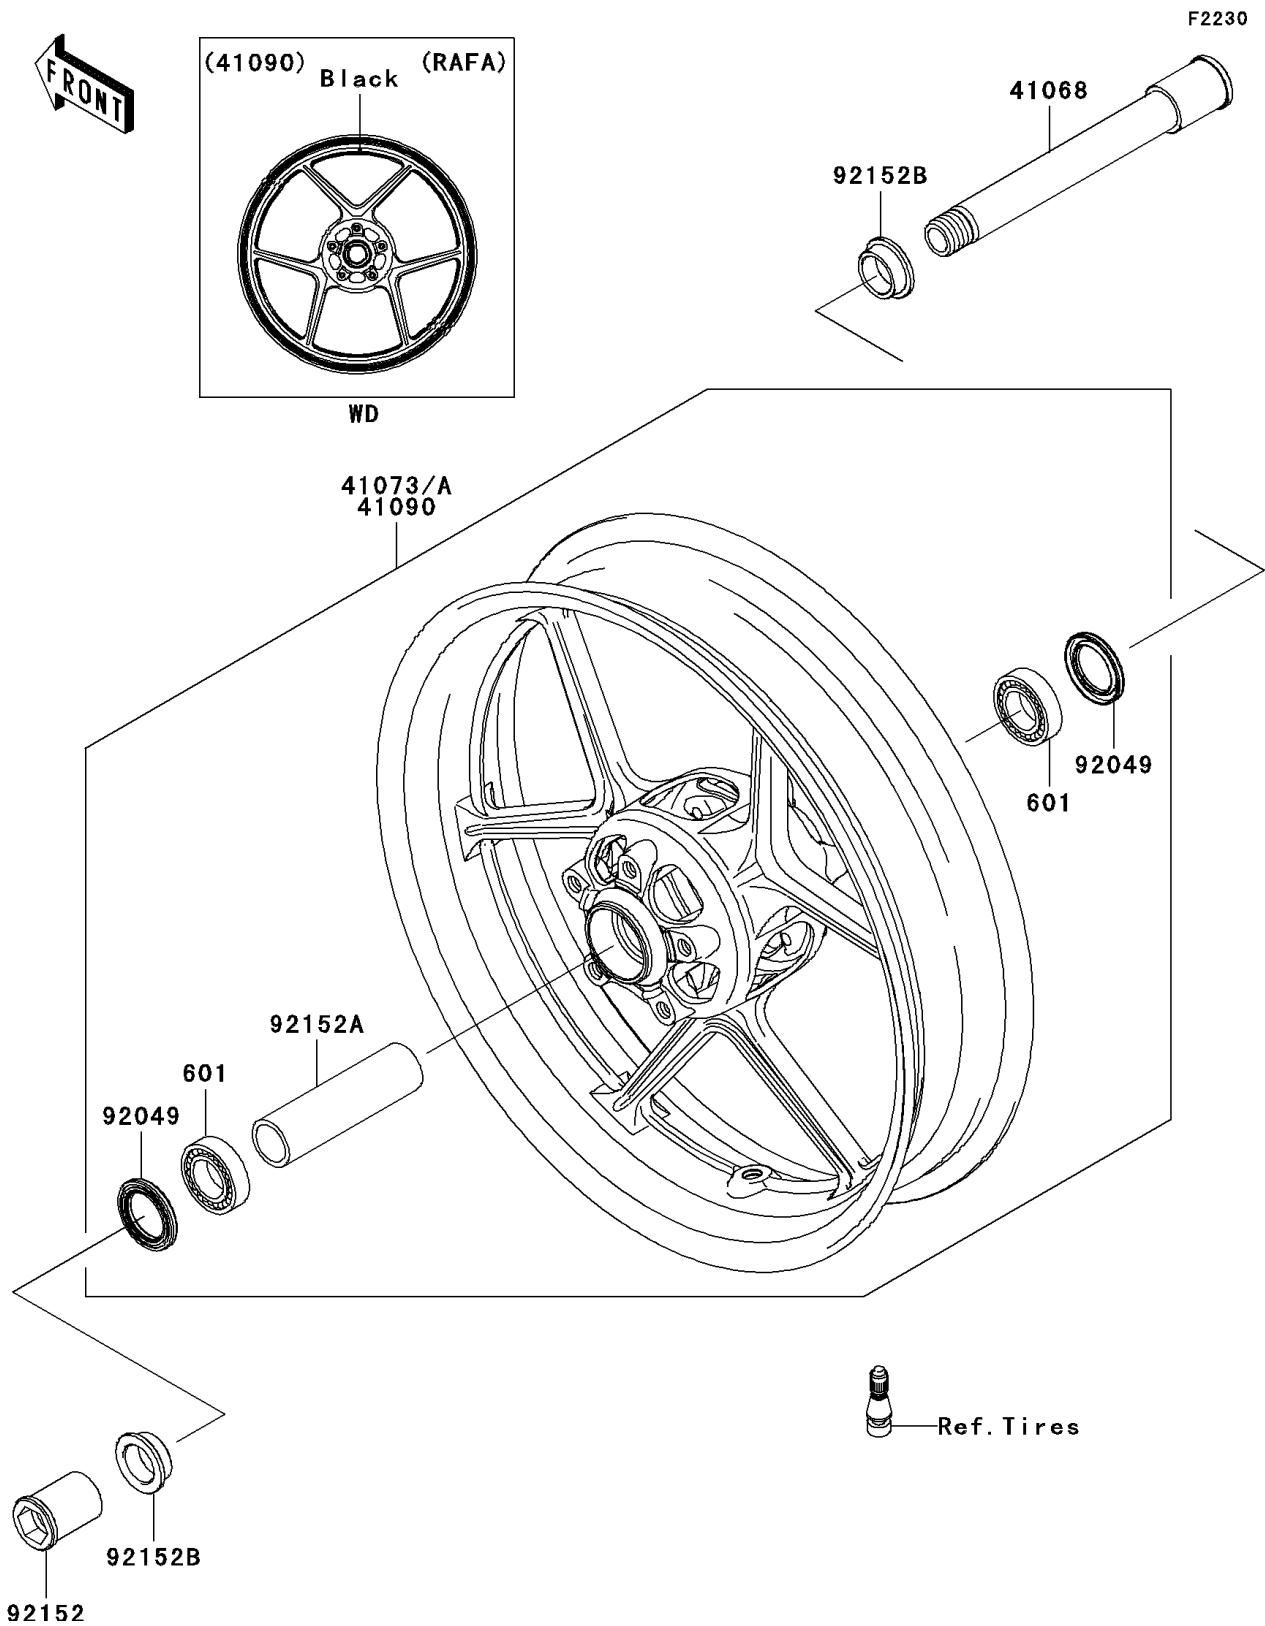

2011 NINJA® ZX™-6R

PARTS DIAGRAM

Front Wheel

2011 NINJA® ZX™-6R

PARTS LIST

Front Wheel

ITEM NAME

PART NUMBER

QUANTITY
