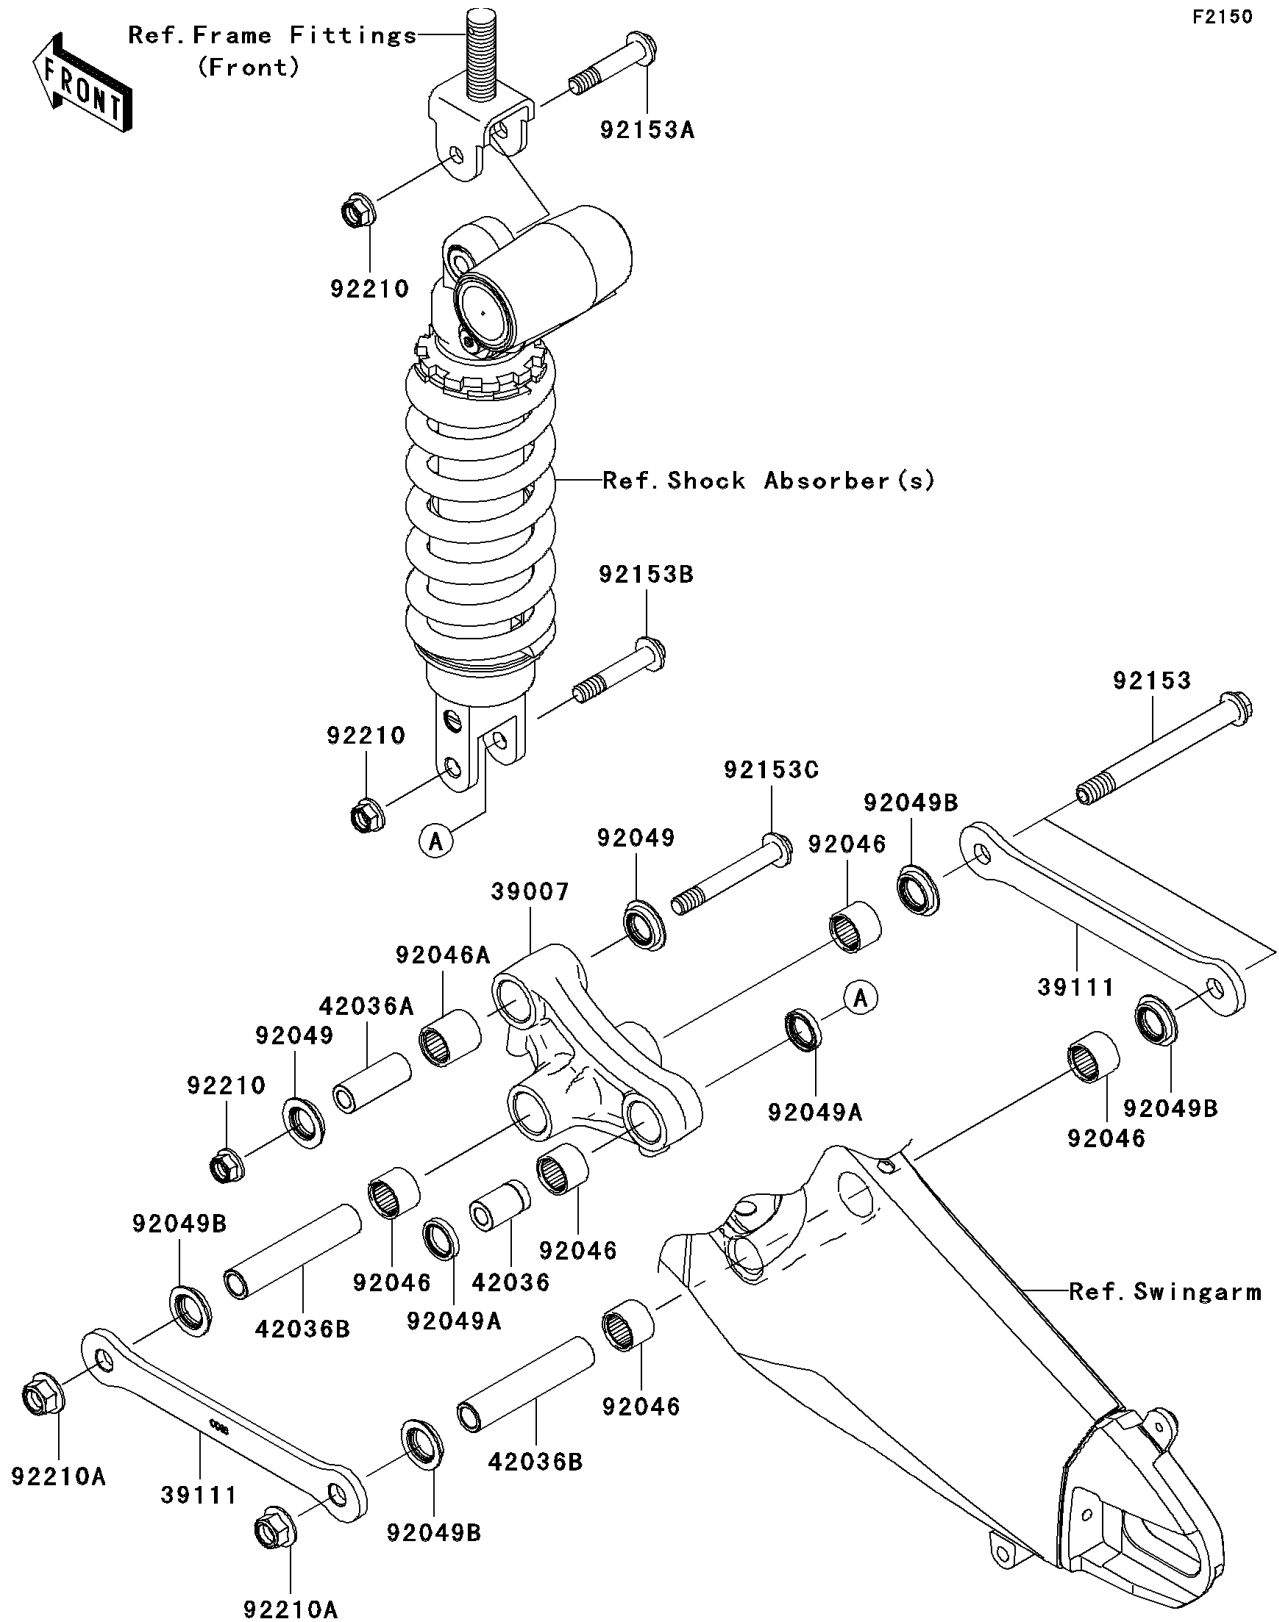

2011 NINJA[®] ZX[™]-6R

PARTS DIAGRAM

Rear Suspension

F2150

2011 NINJA® ZX™-6R

PARTS LIST

Rear Suspension

ITEM NAME

PART NUMBER

QUANTITY
