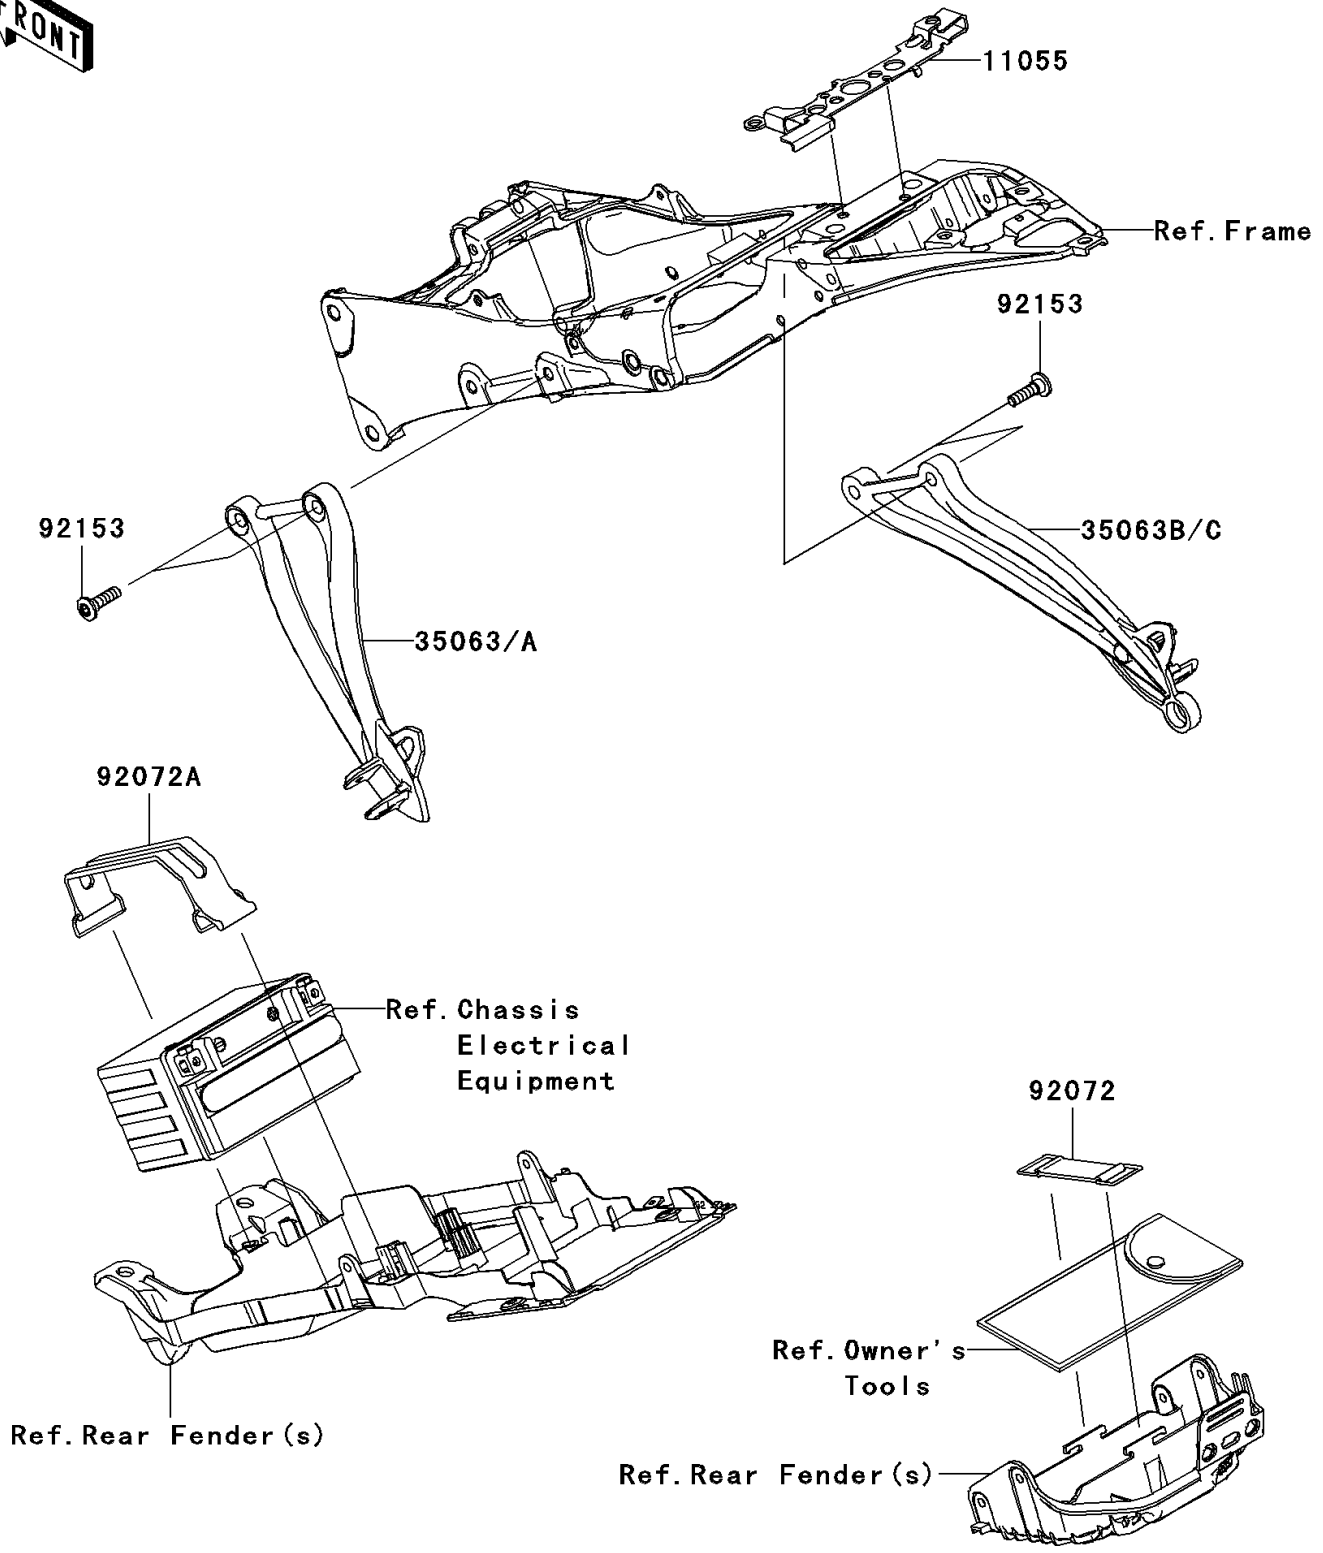

2011 NINJA[®] ZX[™]-6R

PARTS DIAGRAM

Frame Fittings(Rear)

F2131

2011 NINJA® ZX™-6R

PARTS LIST

Frame Fittings(Rear)

ITEM NAME

PART NUMBER

QUANTITY
