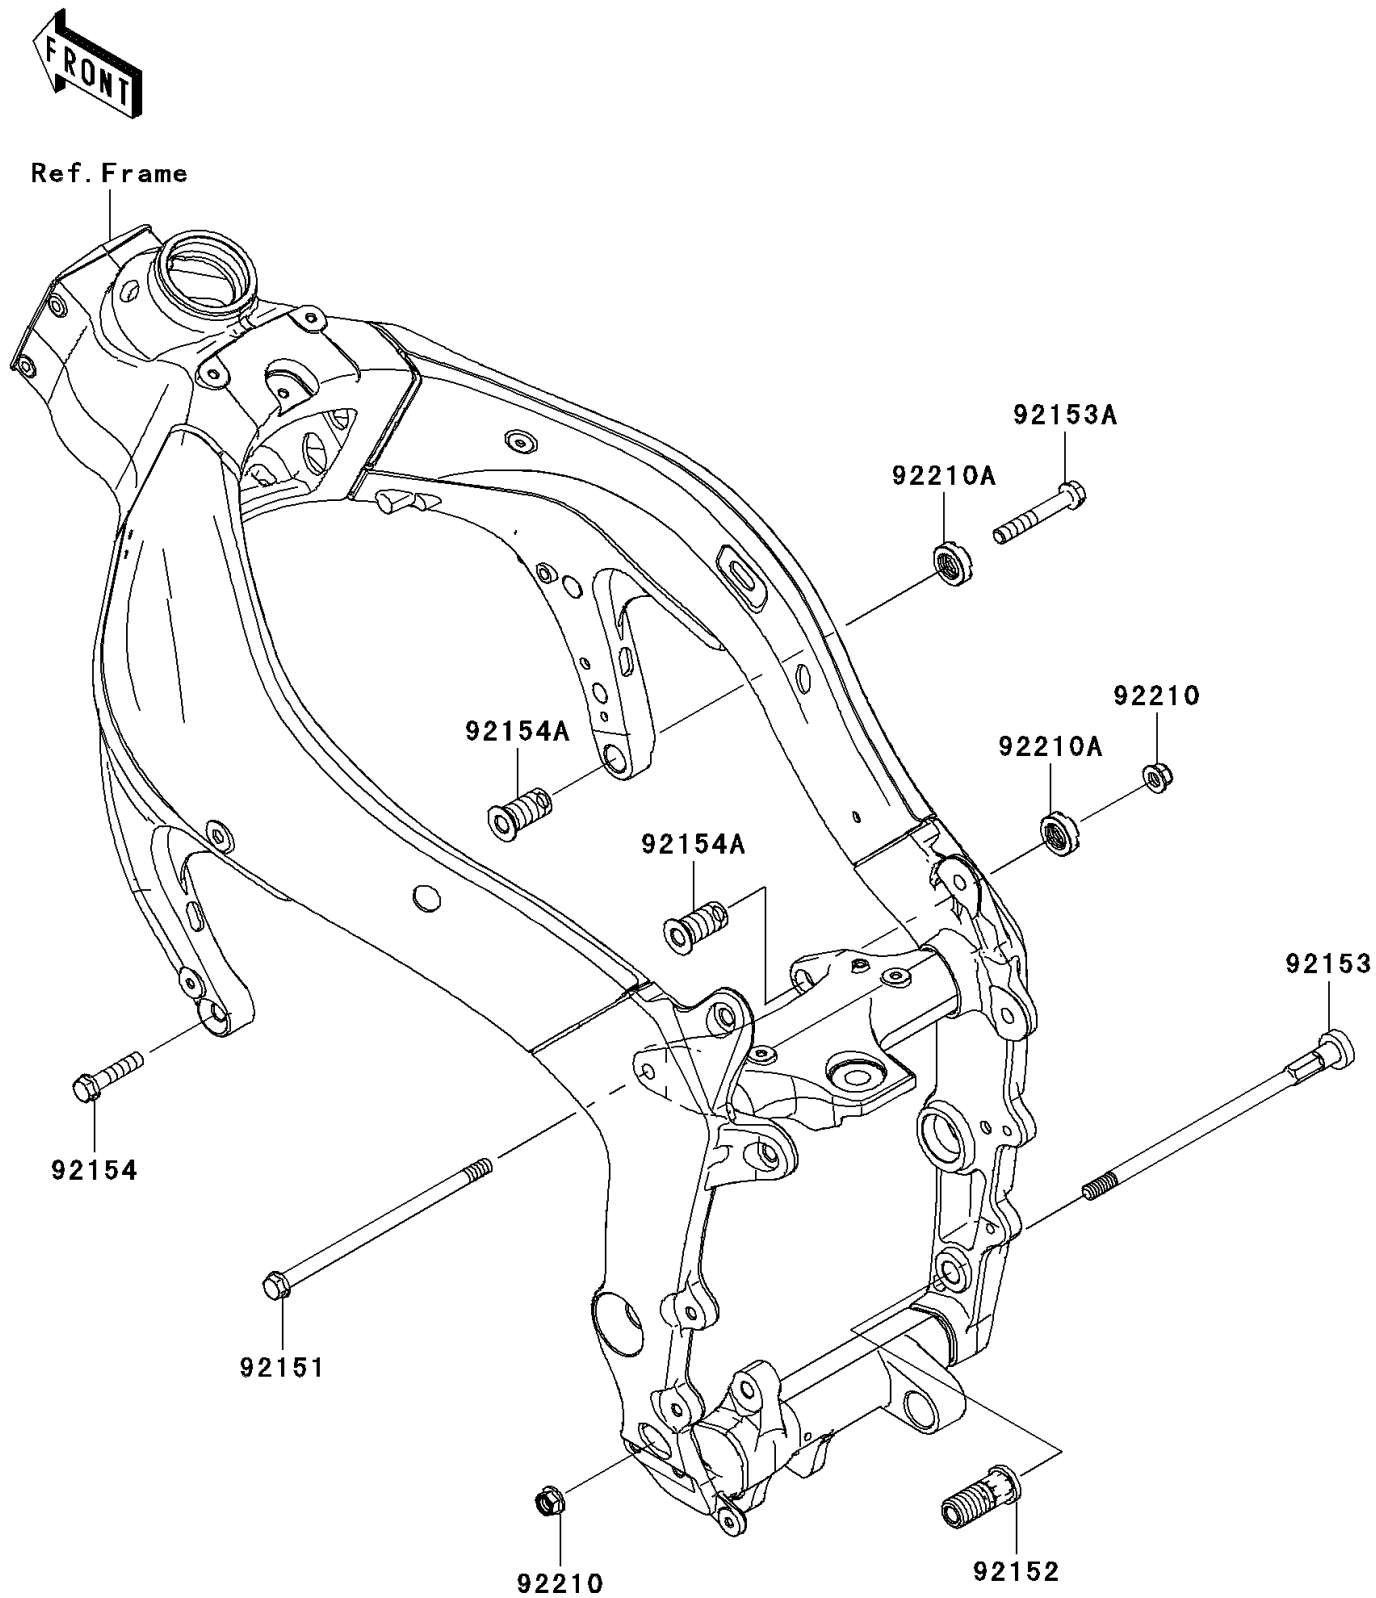

## PARTS DIAGRAM

### Engine Mount

**Kawasaki**

Let the Good Times Roll<sup>®</sup>

F2122

## PARTS LIST

### Engine Mount

**ITEM NAME**

**PART NUMBER**

**QUANTITY**

---