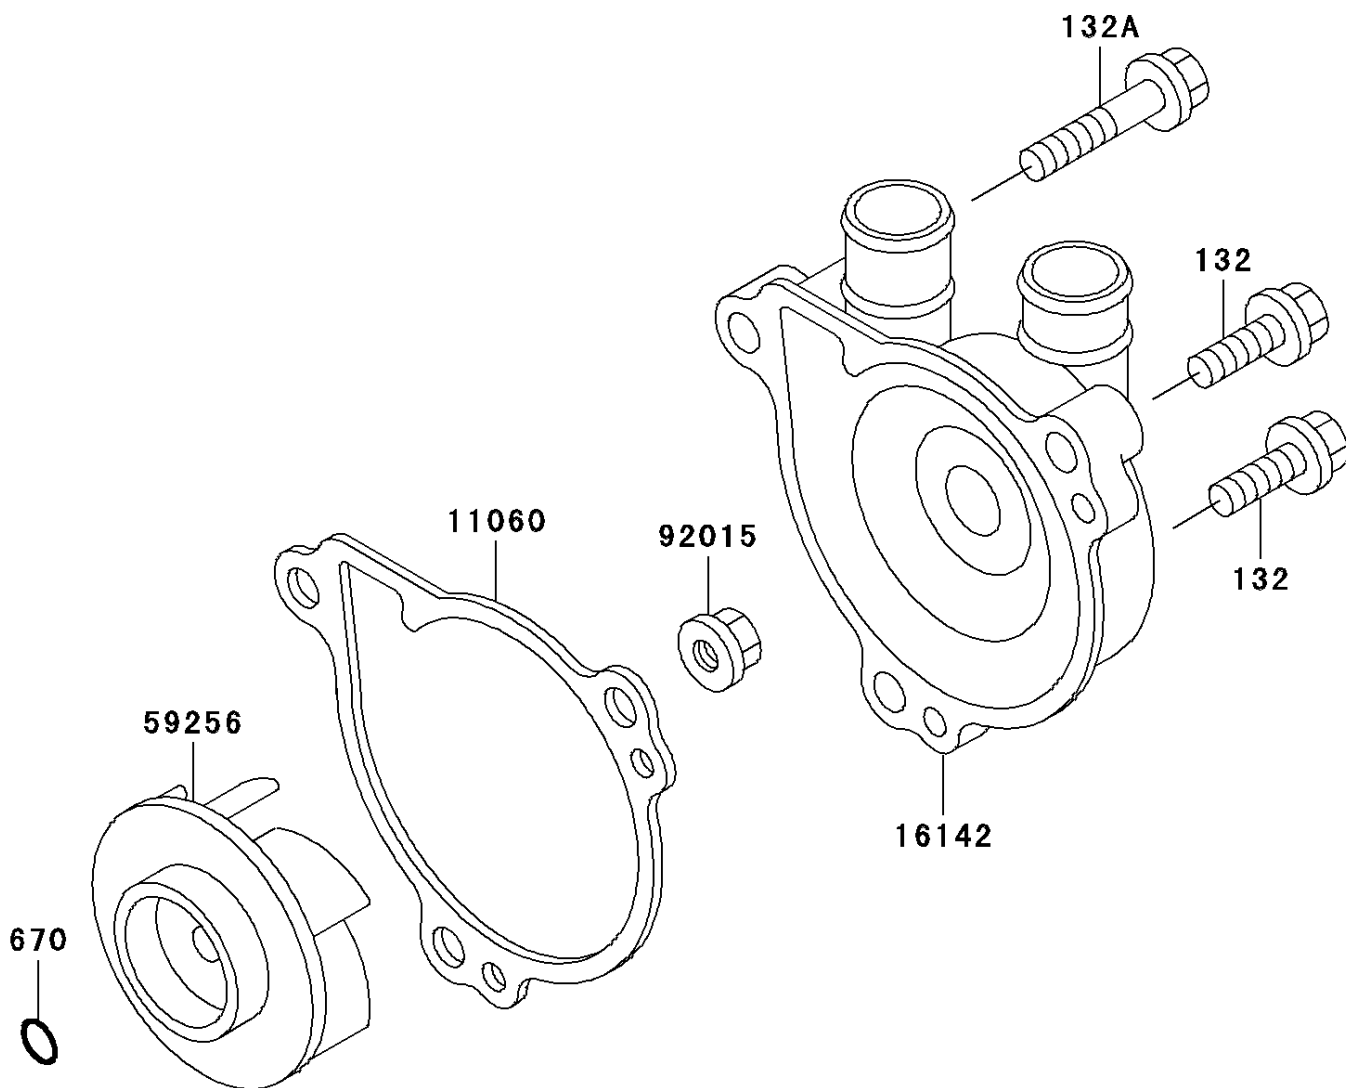

2004 KLX300R

PARTS DIAGRAM

Water Pump

Kawasaki

Let the Good Times Roll®

E3031

2004 KLX300R

PARTS LIST

Water Pump

Kawasaki

Let the Good Times Roll®

ITEM NAME

PART NUMBER

QUANTITY
