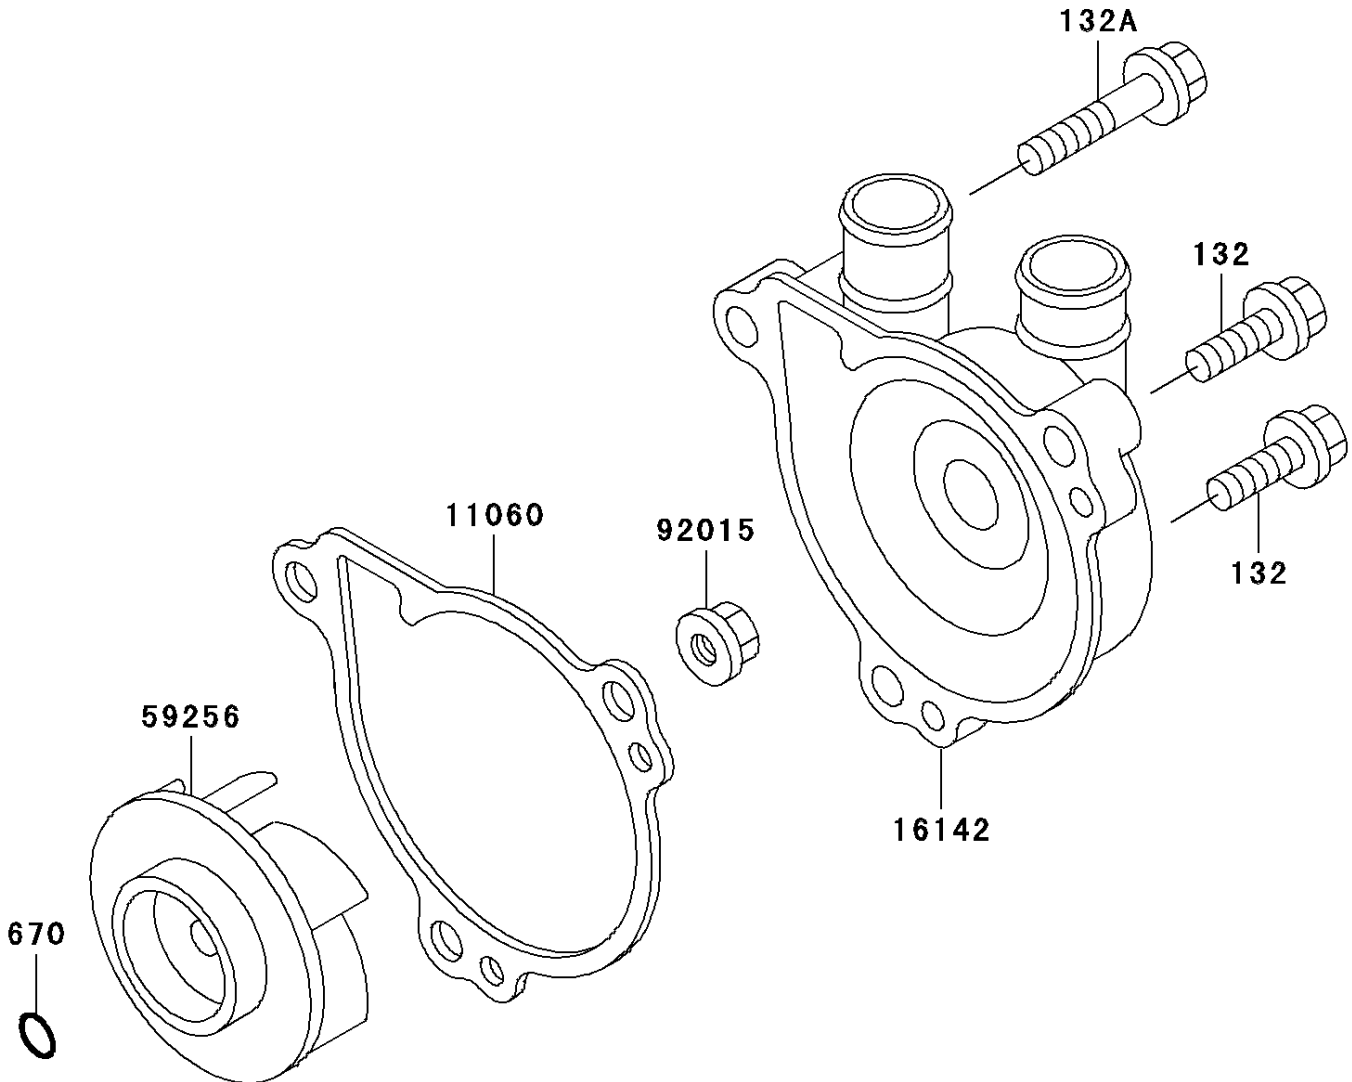

2002 KLX300R

PARTS DIAGRAM

Water Pump

E3031

2002 KLX300R

PARTS LIST

Water Pump

Kawasaki

Let the Good Times Roll®

ITEM NAME

PART NUMBER

QUANTITY
