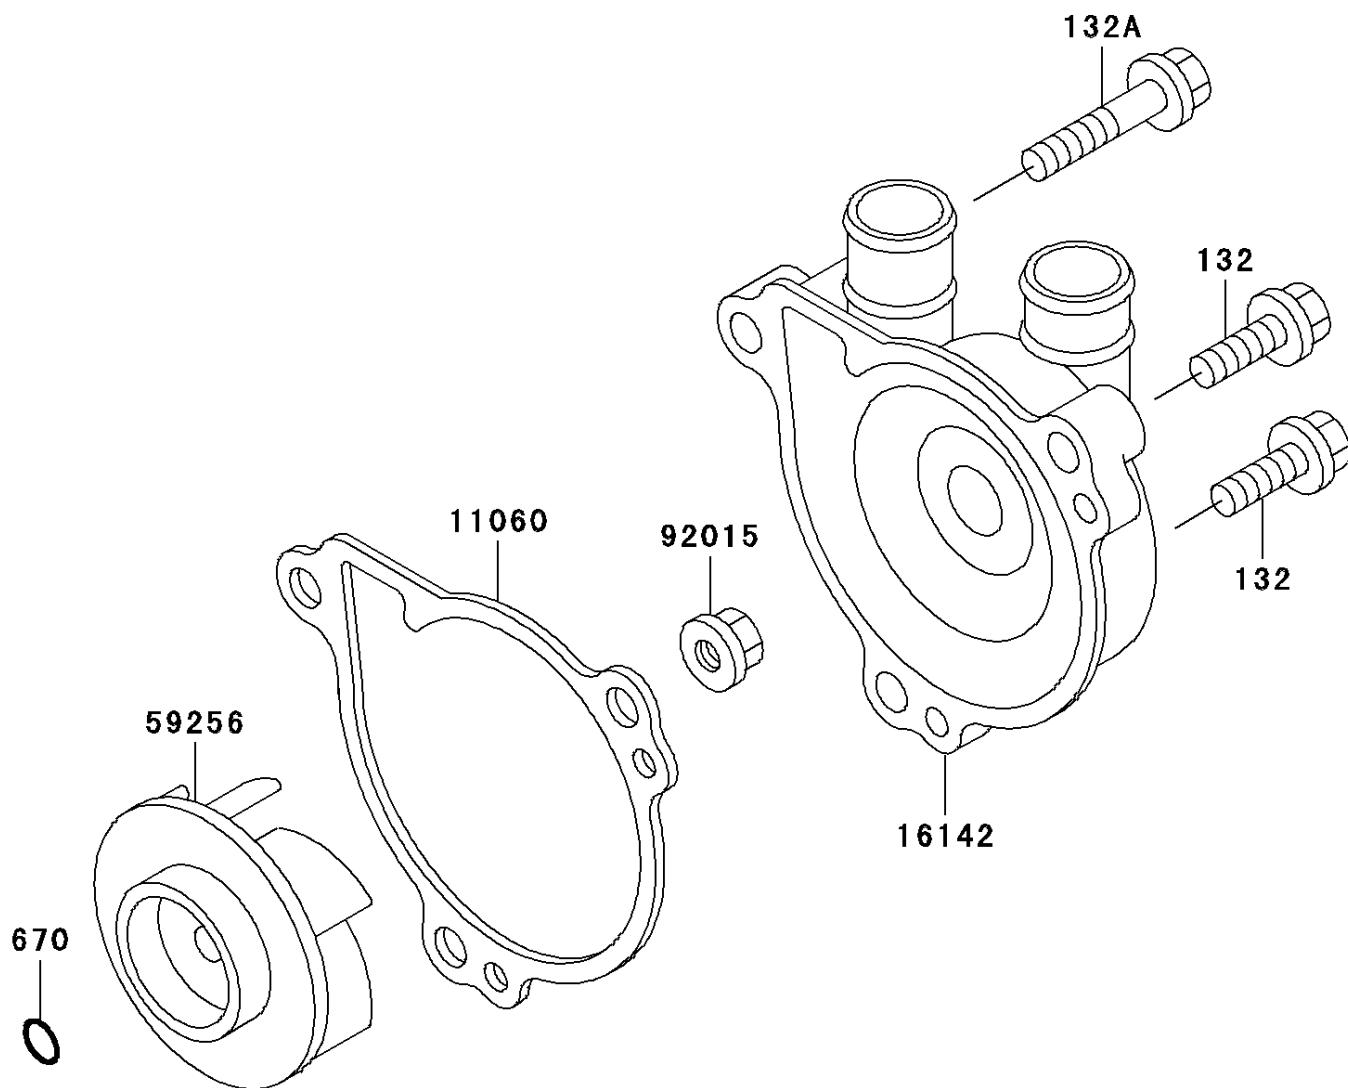

2002 KLX300R

PARTS DIAGRAM

Water Pump

Kawasaki

Let the Good Times Roll®

E3031

2002 KLX300R

PARTS LIST

Water Pump

ITEM NAME

PART NUMBER

QUANTITY
