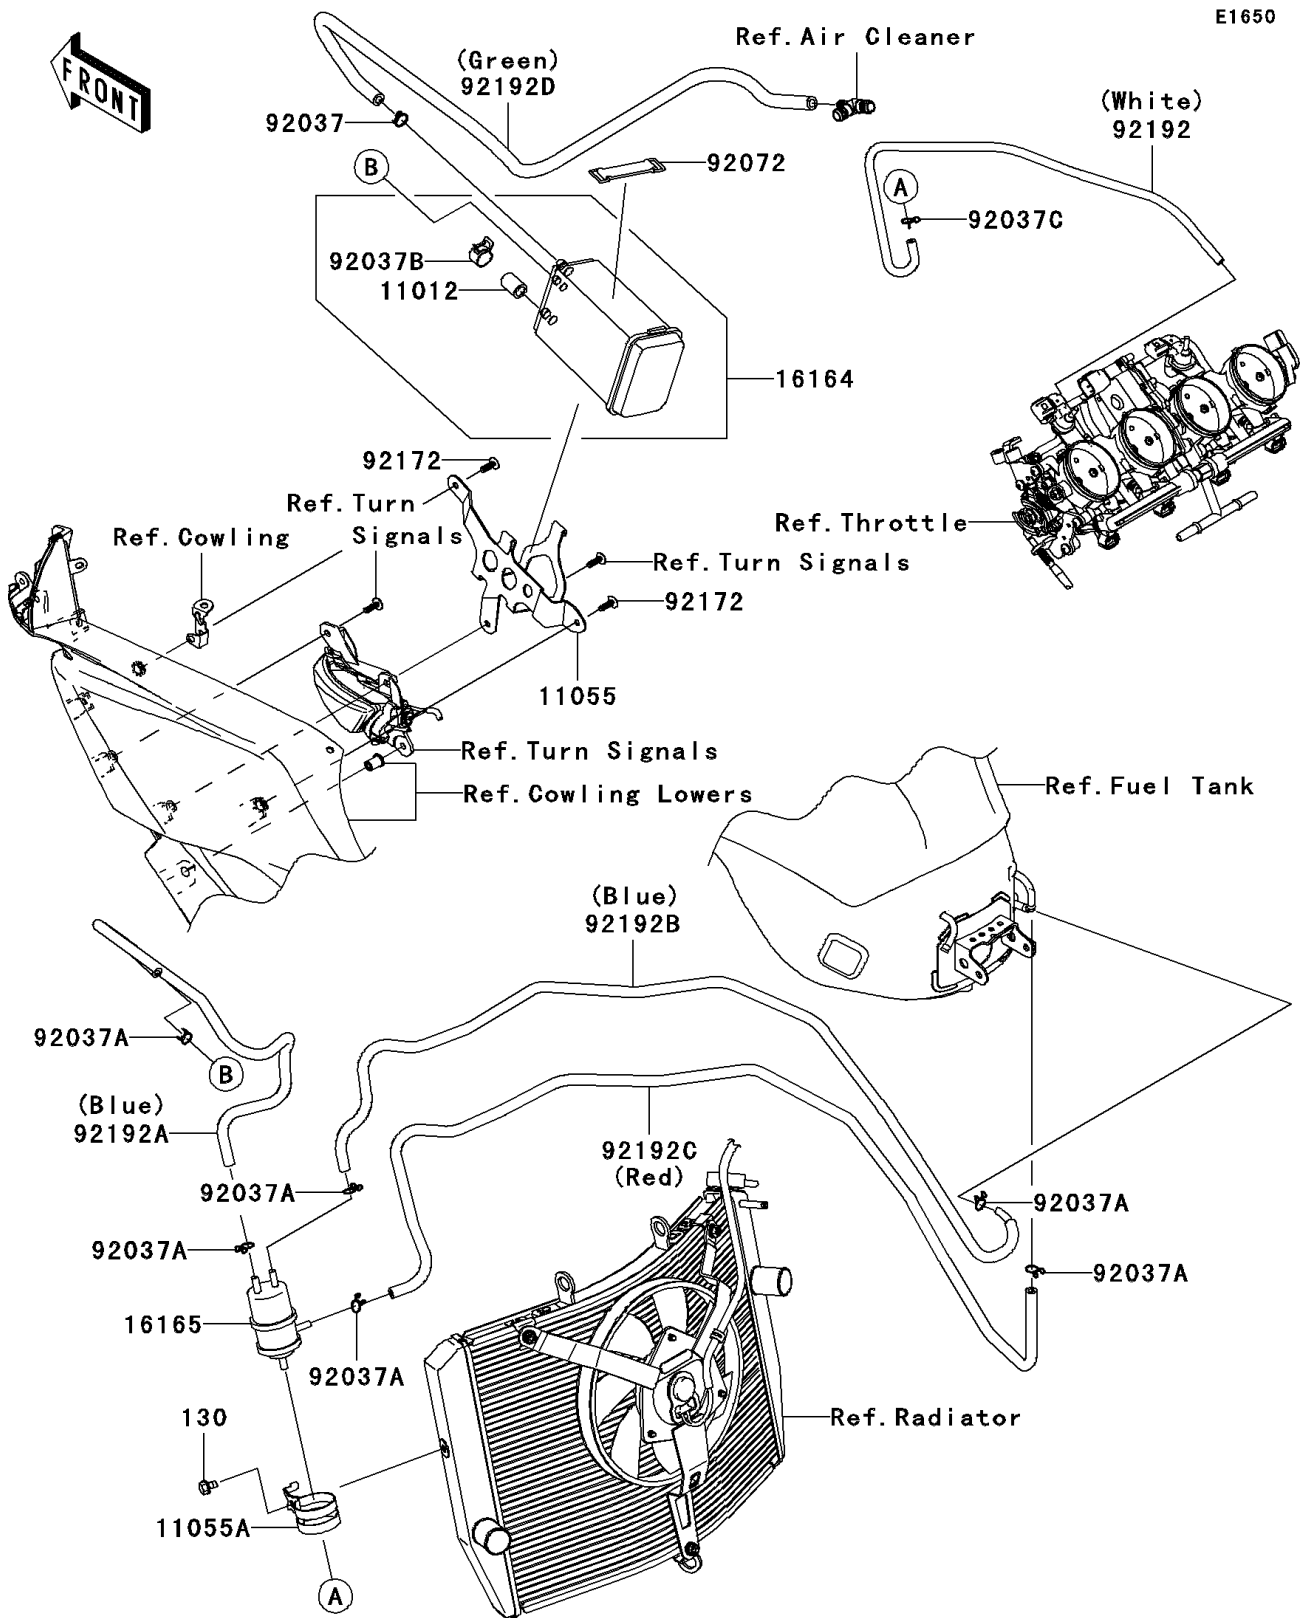

2011 NINJA® ZX™-6R

PARTS DIAGRAM

Fuel Evaporative System(CA)

2011 NINJA® ZX™-6R

PARTS LIST

Fuel Evaporative System(CA)

ITEM NAME

PART NUMBER

QUANTITY
