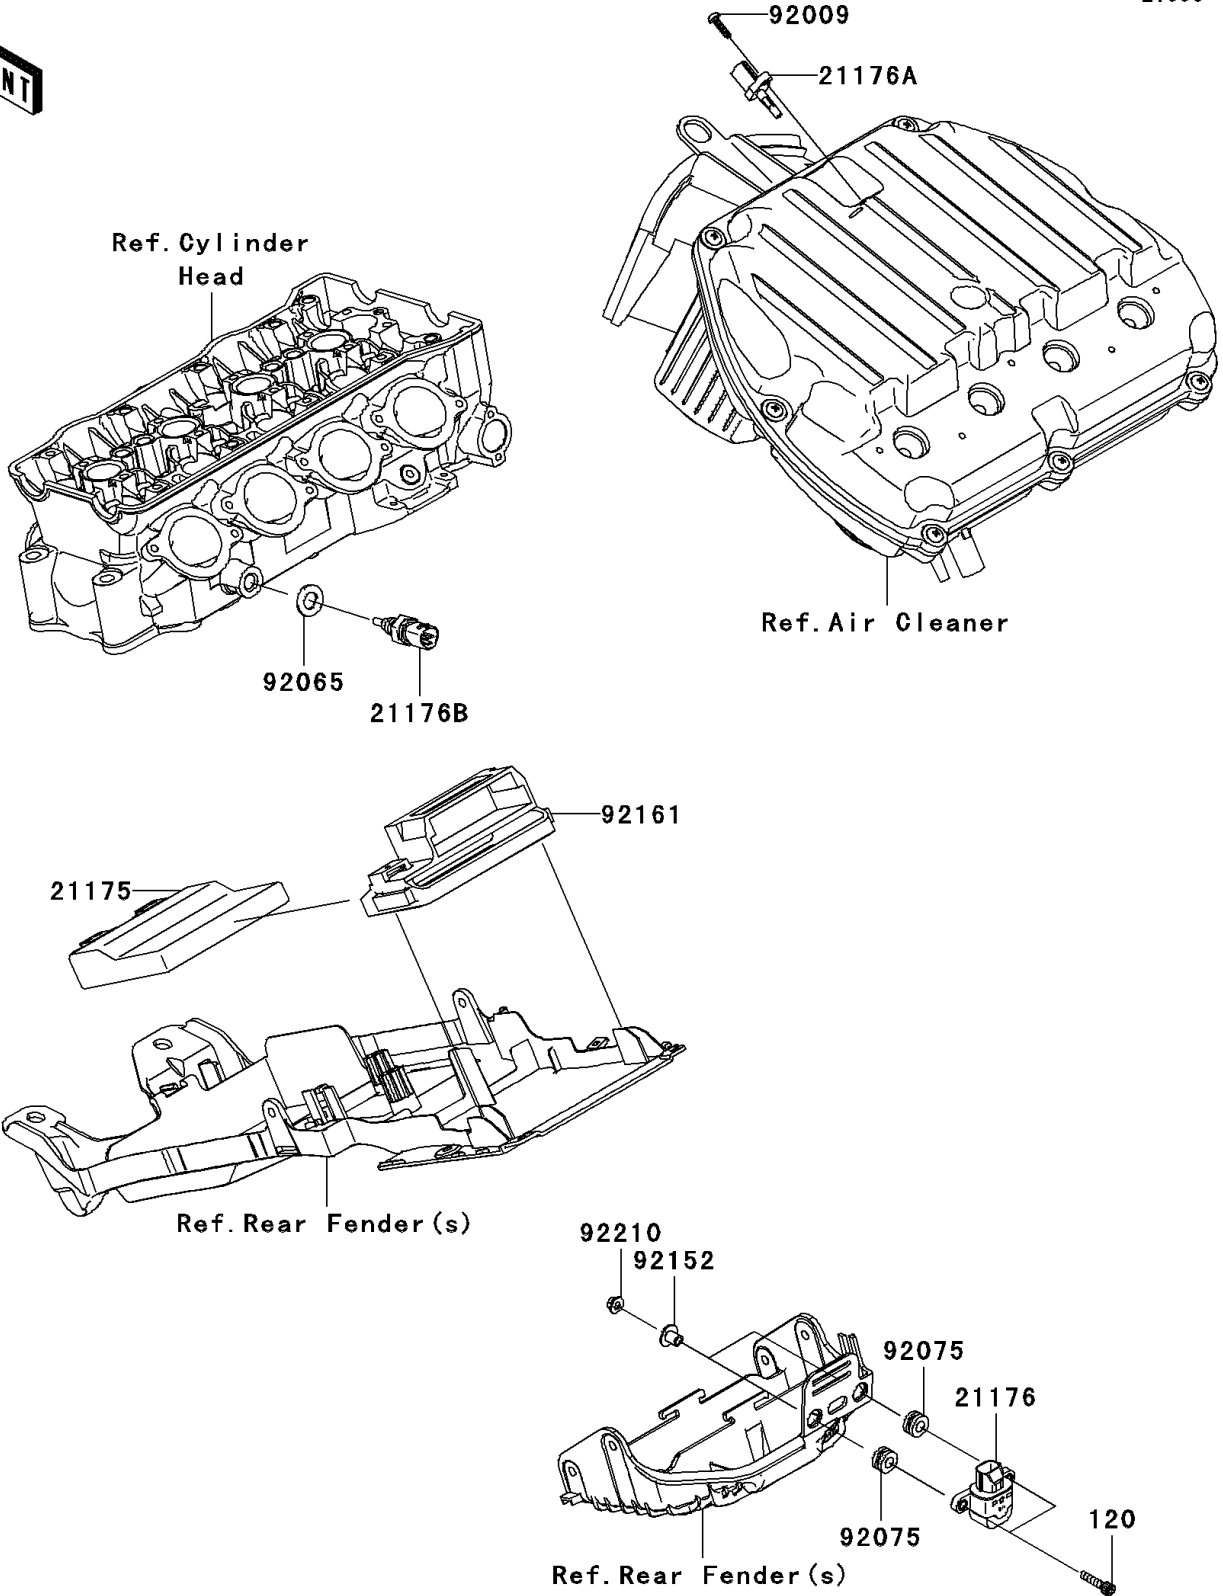

## PARTS DIAGRAM

### Fuel Injection

E1530

## PARTS LIST

### Fuel Injection

ITEM NAME	PART NUMBER	QUANTITY
BOLT-SOCKET,5X22 (Ref # 120)	120CB0522	2
CONTROL UNIT-ELECTRONIC (Ref # 21175)	21175-0221	1
SENSOR,VEHICLE-DOWN (Ref # 21176)	21176-0026	1
SENSOR,AIR TEMPERATURE (Ref # 21176A)	21176-0048	1
SENSOR,WATER TEMP (Ref # 21176B)	21176-1120	1
SCREW,TAPPING,5X16 (Ref # 92009)	92009-1984	1
GASKET,12X22X2 (Ref # 92065)	92065-097	1
DAMPER (Ref # 92075)	92075-1912	2
COLLAR (Ref # 92152)	92152-0134	2
DAMPER,ECU (Ref # 92161)	92161-0529	1
NUT,FLANGED,5MM (Ref # 92210)	92210-0007	2