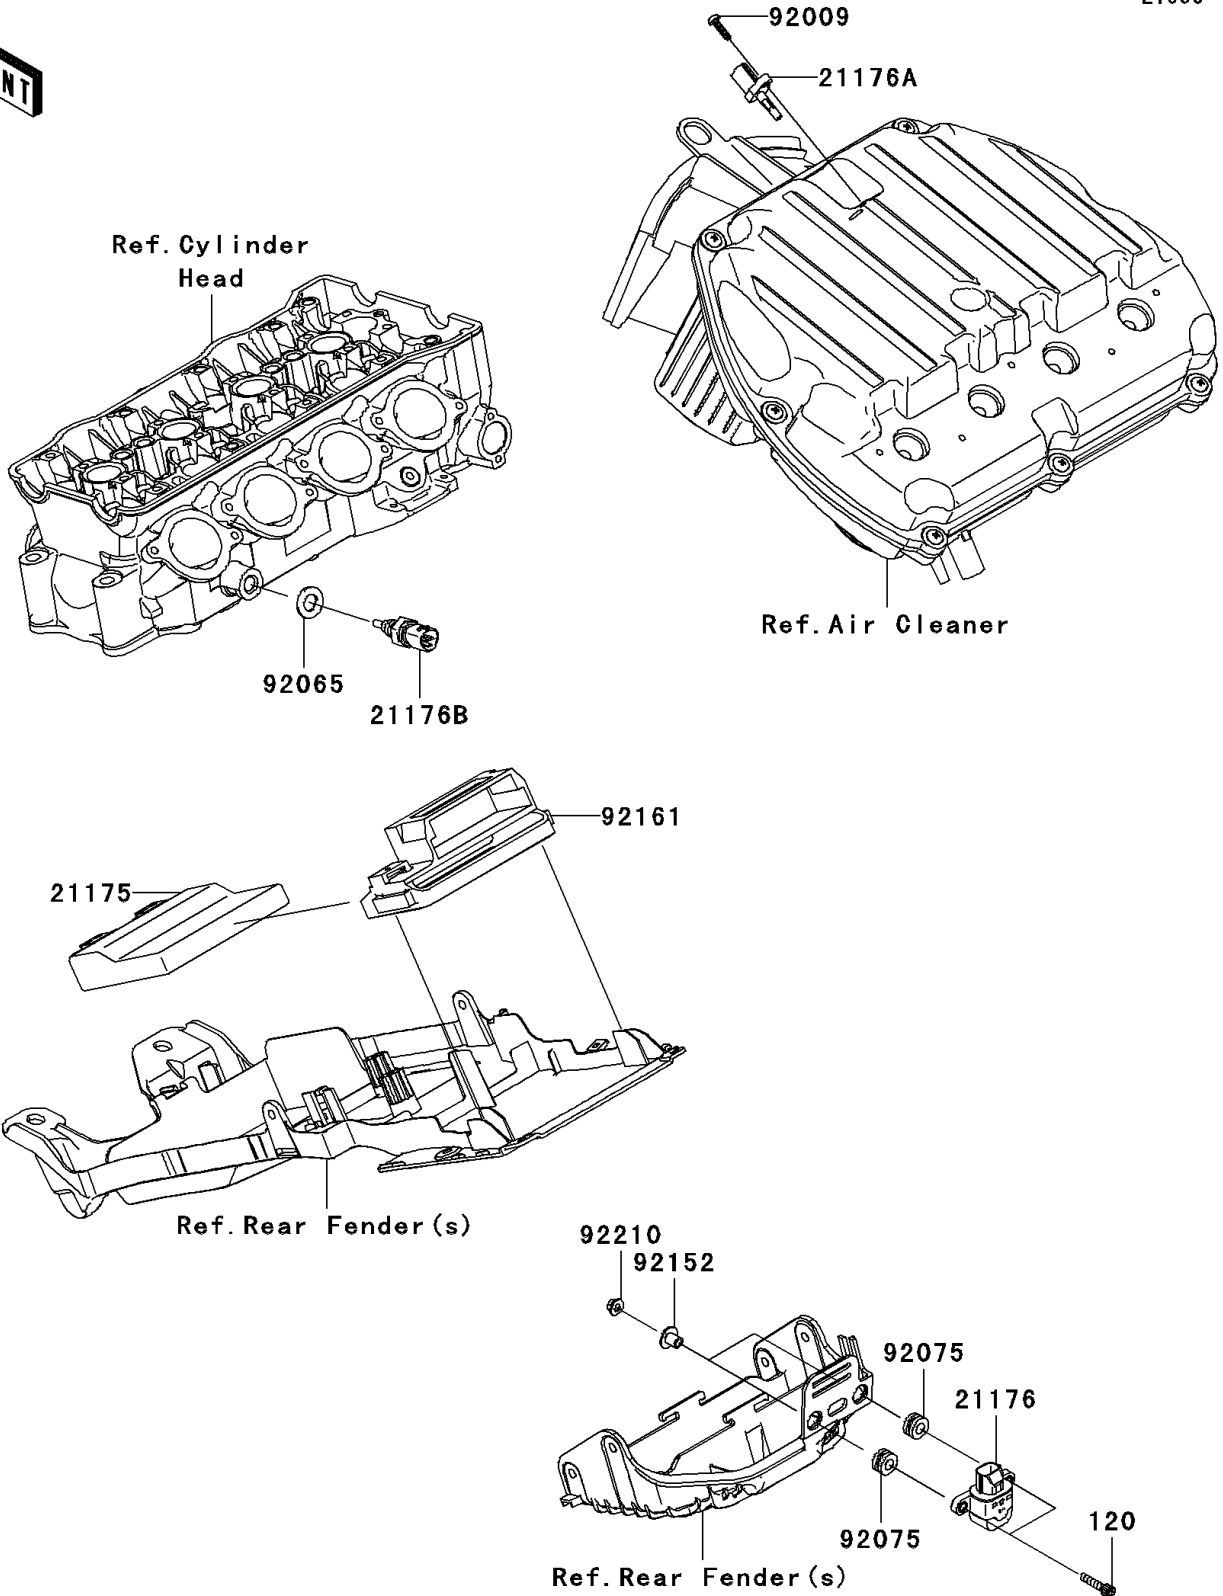

2010 Ninja[®] ZX[™]-6R

PARTS DIAGRAM

Fuel Injection

E1530

2010 Ninja® ZX™-6R

PARTS LIST

Fuel Injection

ITEM NAME	PART NUMBER	QUANTITY
BOLT-SOCKET,5X22 (Ref # 120)	120CB0522	2
CONTROL UNIT-ELECTRONIC (Ref # 21175)	21175-0221	1
SENSOR,VEHICLE-DOWN (Ref # 21176)	21176-0026	1
SENSOR,AIR TEMPERATURE (Ref # 21176A)	21176-0048	1
SENSOR,WATER TEMP (Ref # 21176B)	21176-1120	1
SCREW,TAPPING,5X16 (Ref # 92009)	92009-1984	1
GASKET,12X22X2 (Ref # 92065)	92065-097	1
DAMPER (Ref # 92075)	92075-1912	2
COLLAR (Ref # 92152)	92152-0134	2
DAMPER,ECU (Ref # 92161)	92161-0529	1
NUT,FLANGED,5MM (Ref # 92210)	92210-0007	2