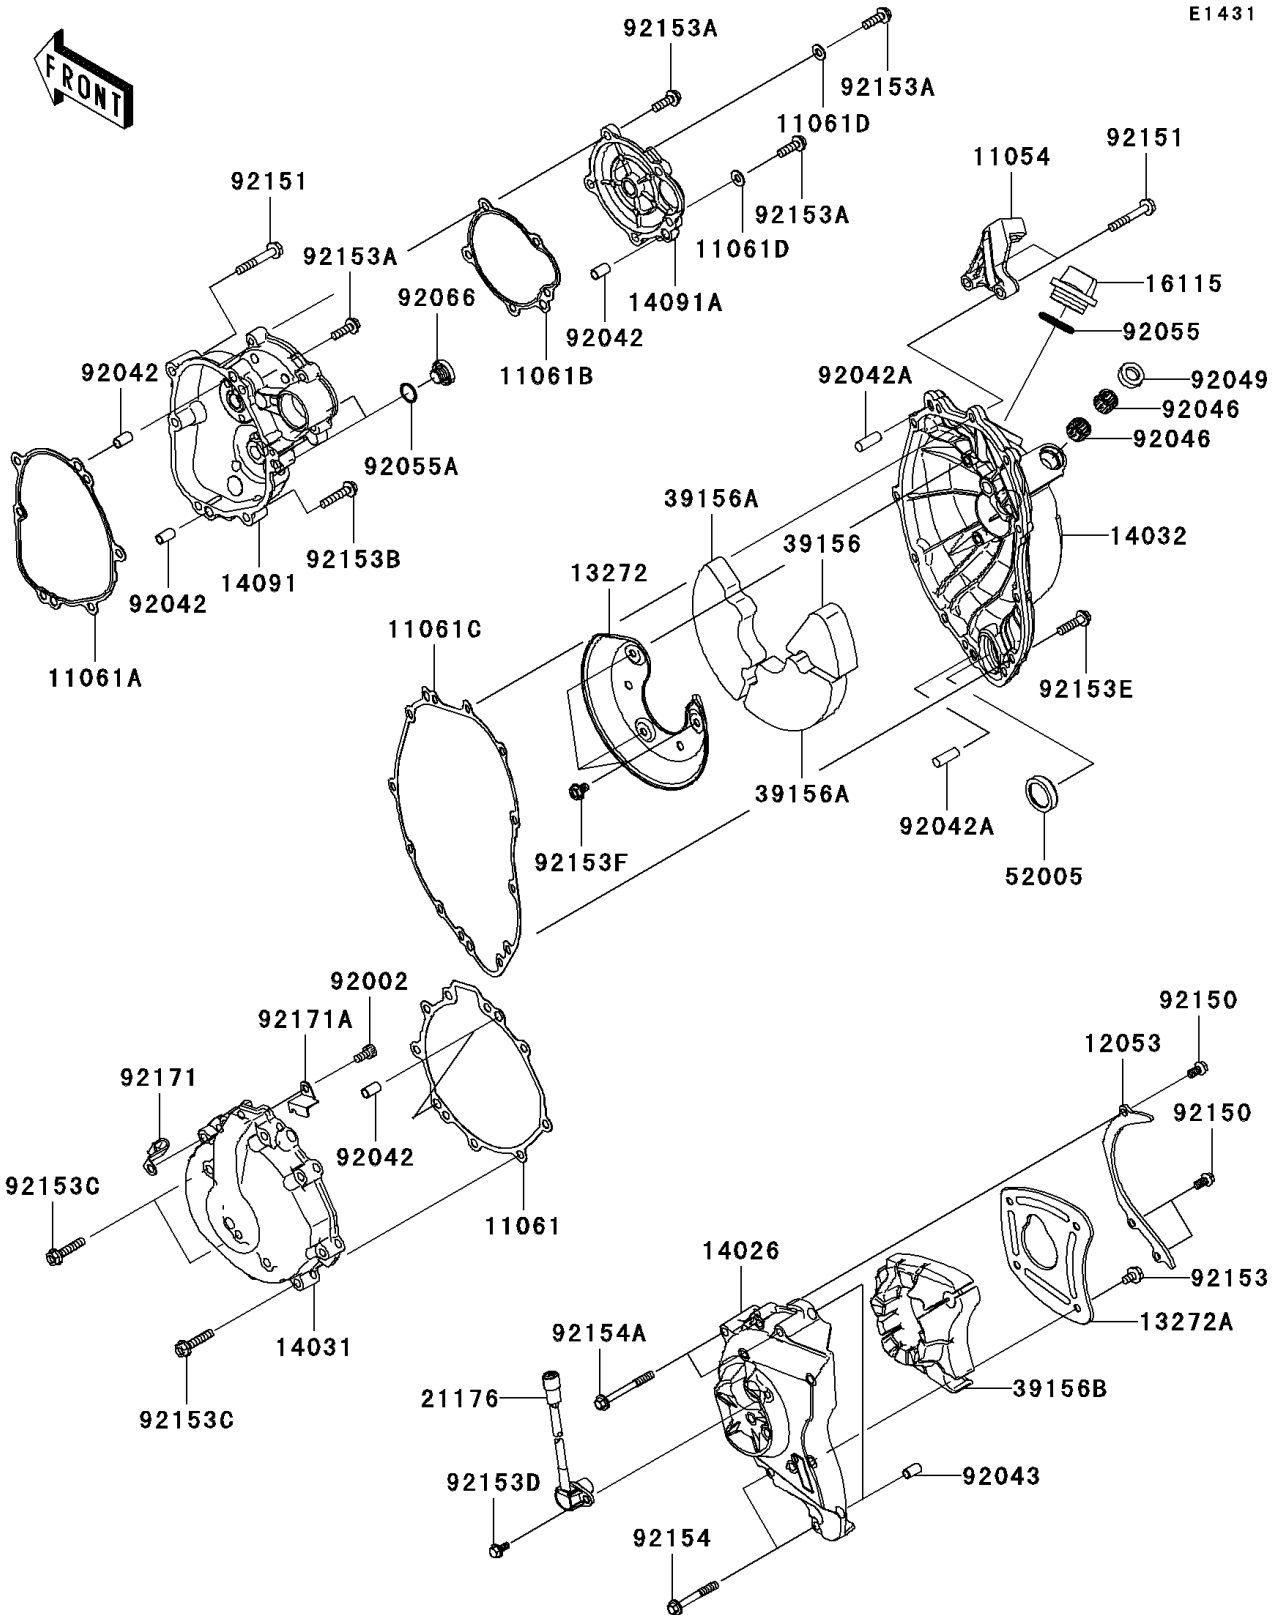

2011 NINJA® ZX™-6R

PARTS DIAGRAM

Engine Cover(s)

2011 NINJA® ZX™-6R

PARTS LIST

Engine Cover(s)

ITEM NAME

PART NUMBER

QUANTITY
