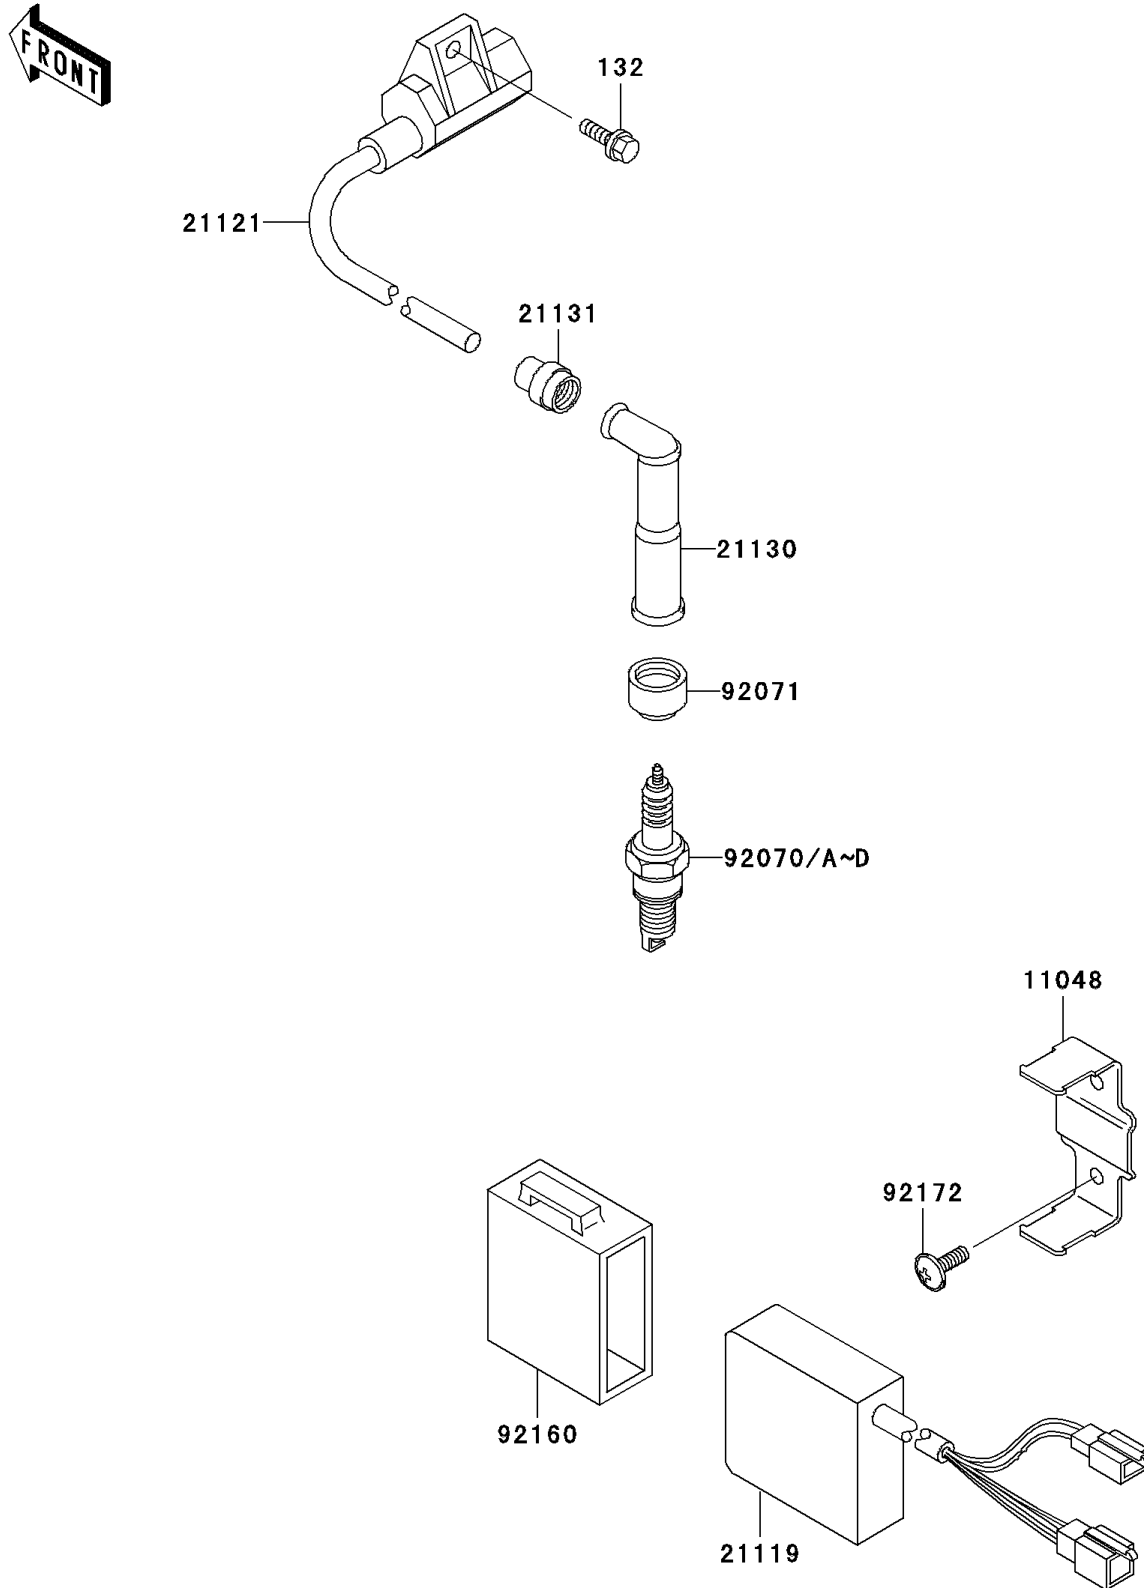

2002 KLX300R

PARTS DIAGRAM

Ignition System

E1830

2002 KLX300R

PARTS LIST

Ignition System

Kawasaki

Let the Good Times Roll®

ITEM NAME

PART NUMBER

QUANTITY
