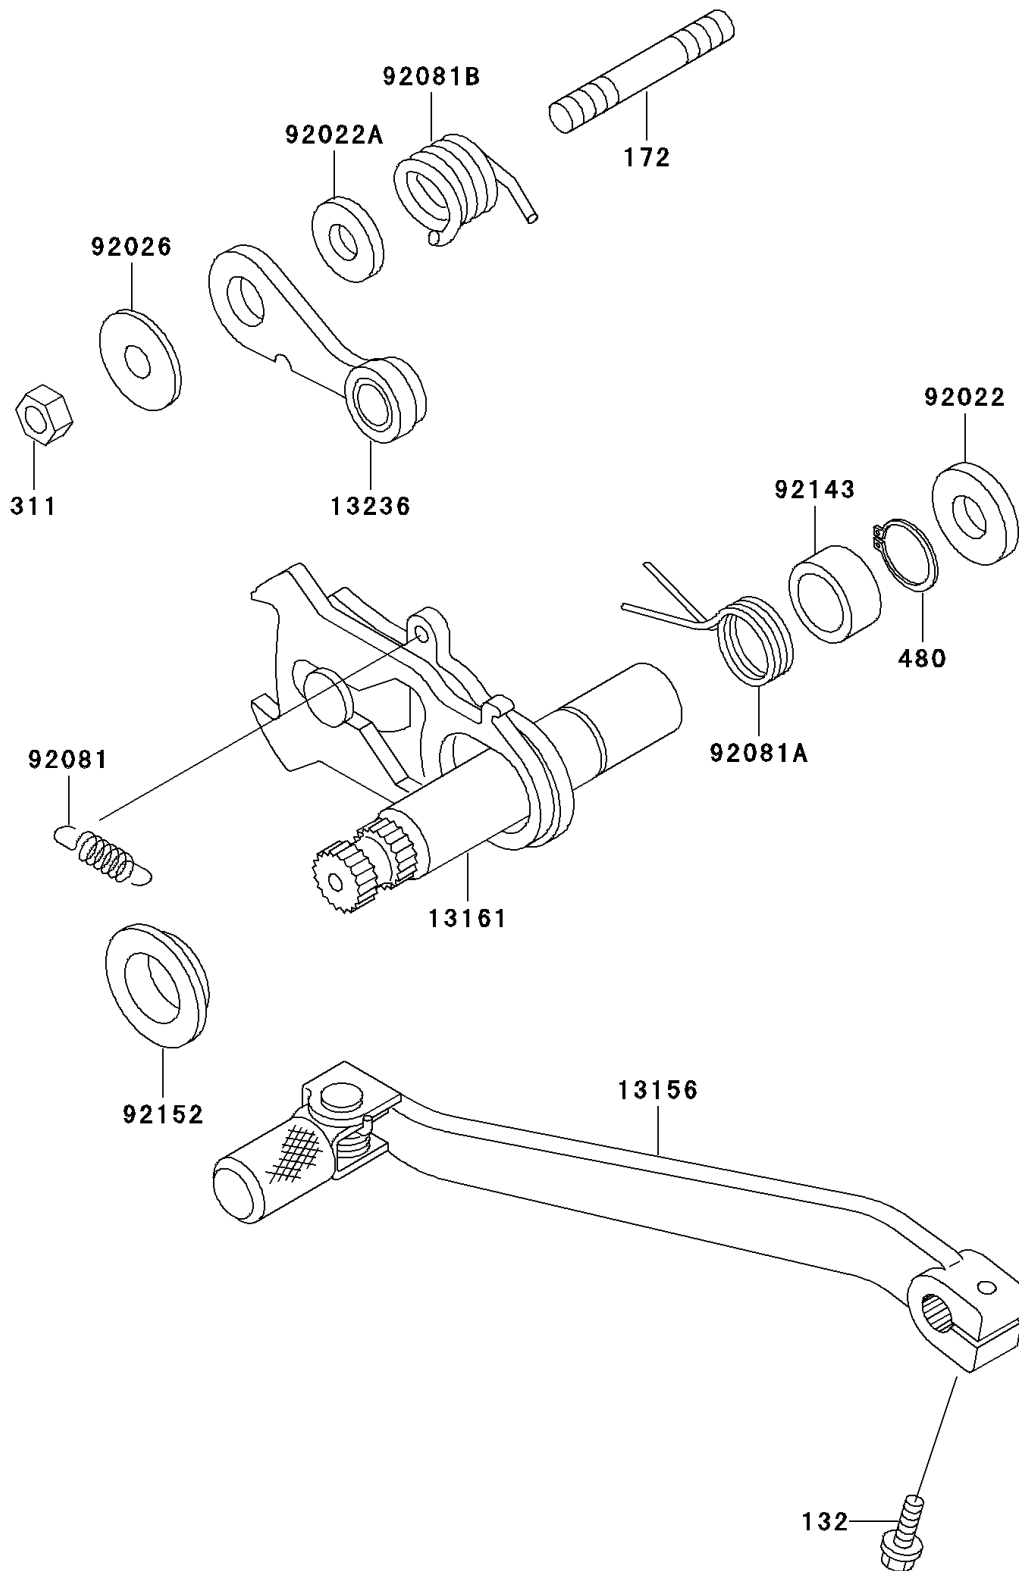

# 2002 KLX300R

## PARTS DIAGRAM

## PARTS LIST

### Gear Change Mechanism

**ITEM NAME**

**PART NUMBER**

**QUANTITY**

---