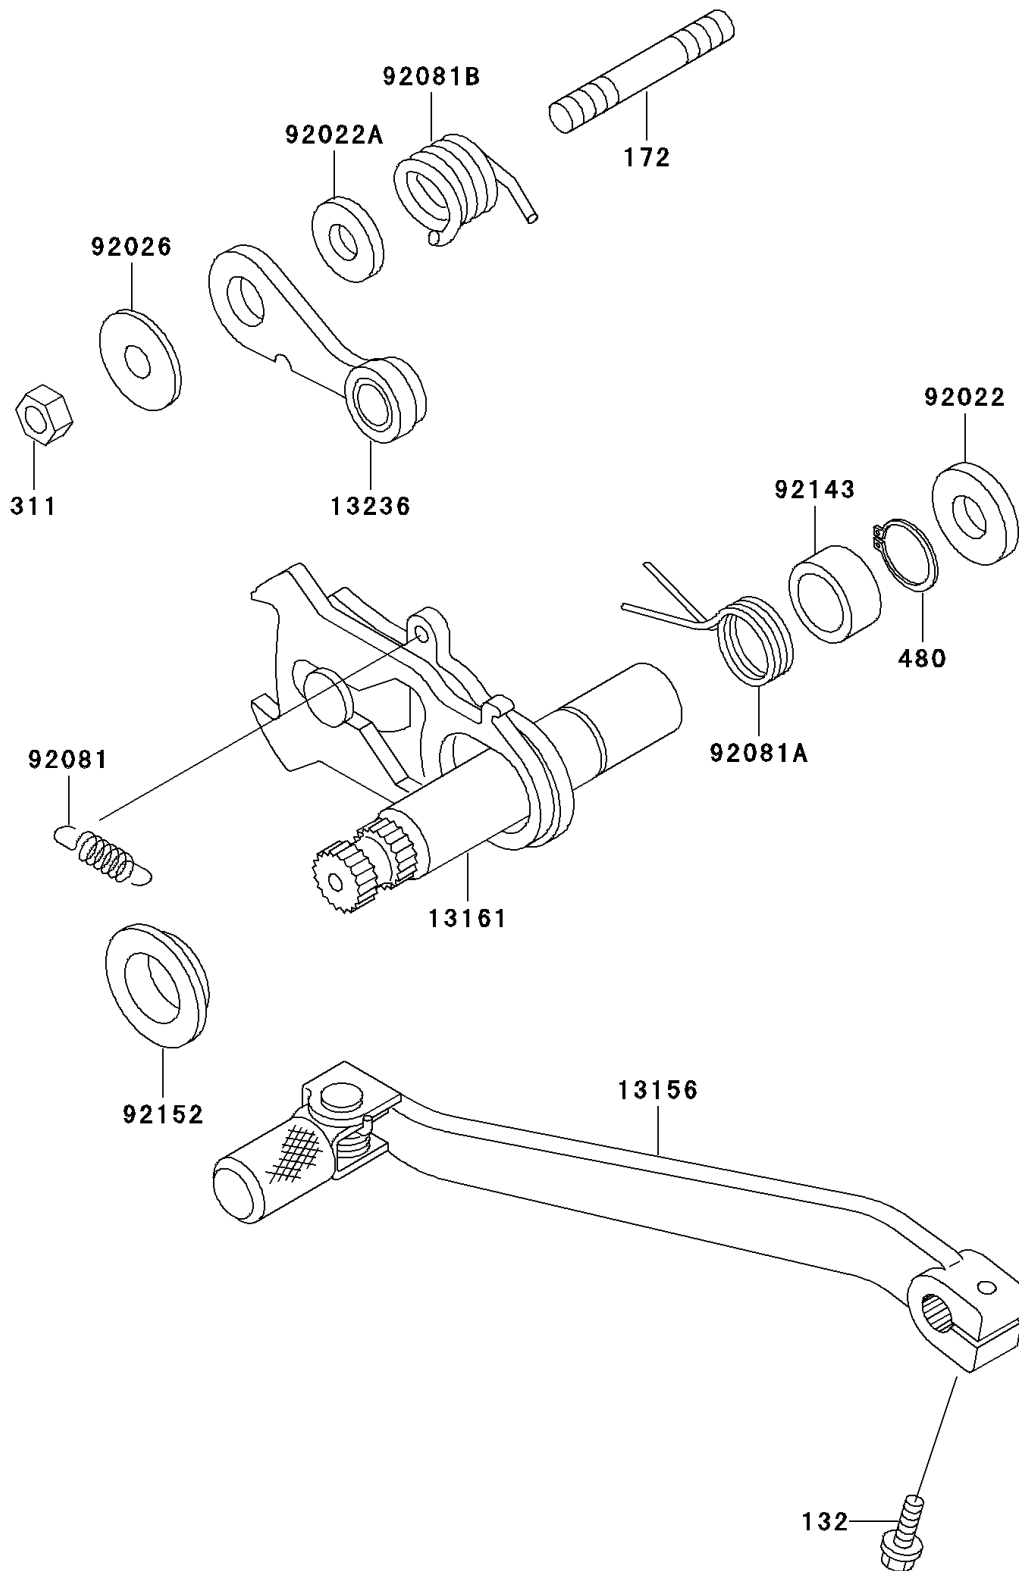

2002 KLX300R

PARTS DIAGRAM

Gear Change Mechanism

E1370

2002 KLX300R

PARTS LIST

Gear Change Mechanism

ITEM NAME

PART NUMBER

QUANTITY
