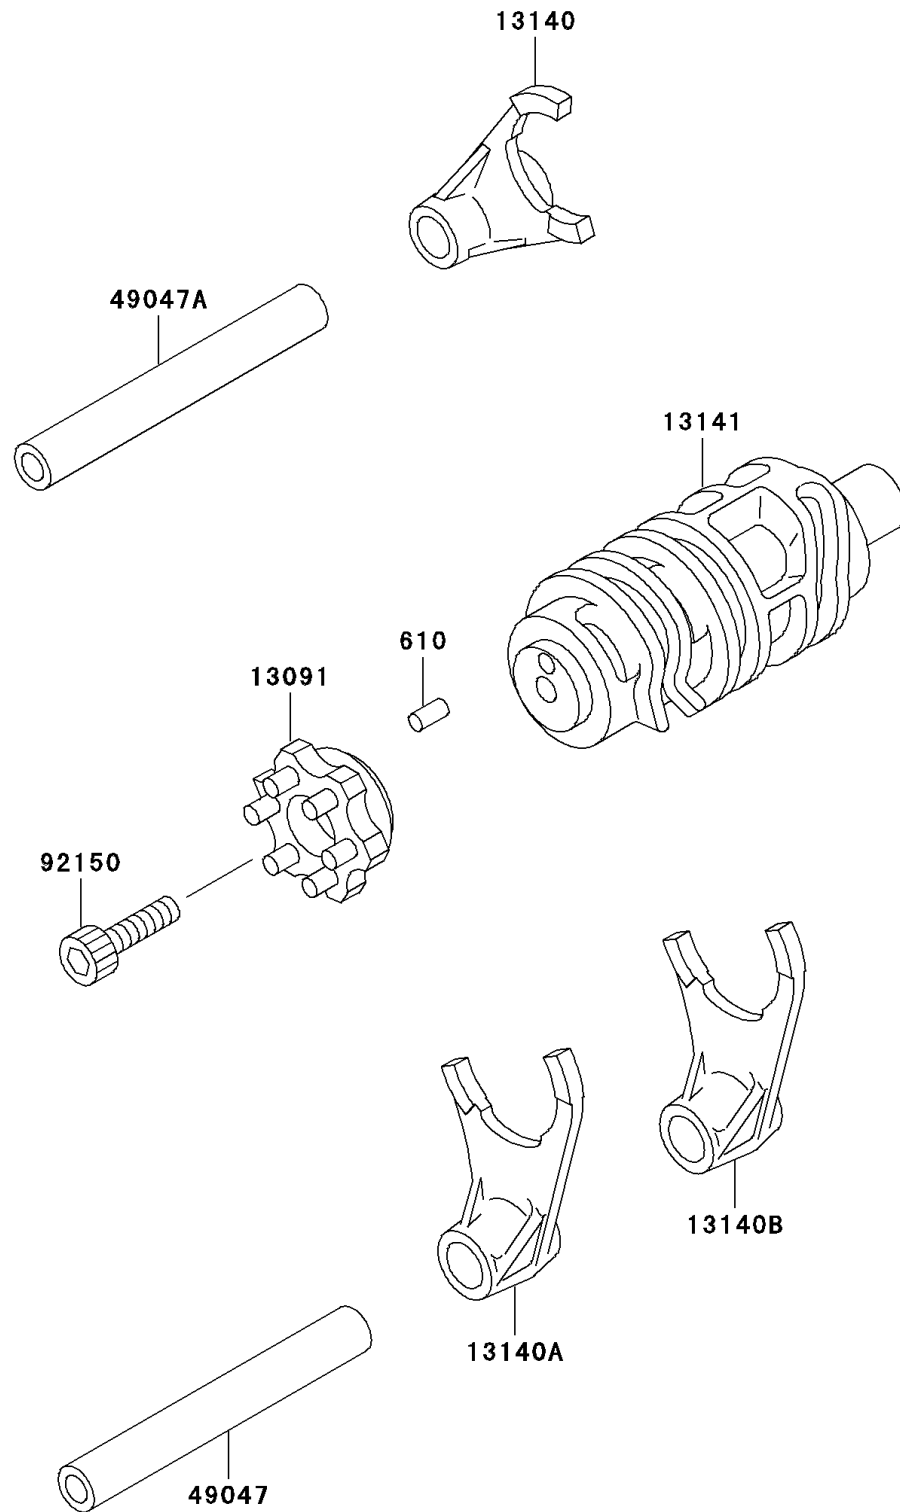

2004 KLX300R

PARTS DIAGRAM

Gear Change Drum/Shift Fork(s)

E1362

2004 KLX300R

PARTS LIST

Gear Change Drum/Shift Fork(s)

ITEM NAME

PART NUMBER

QUANTITY
