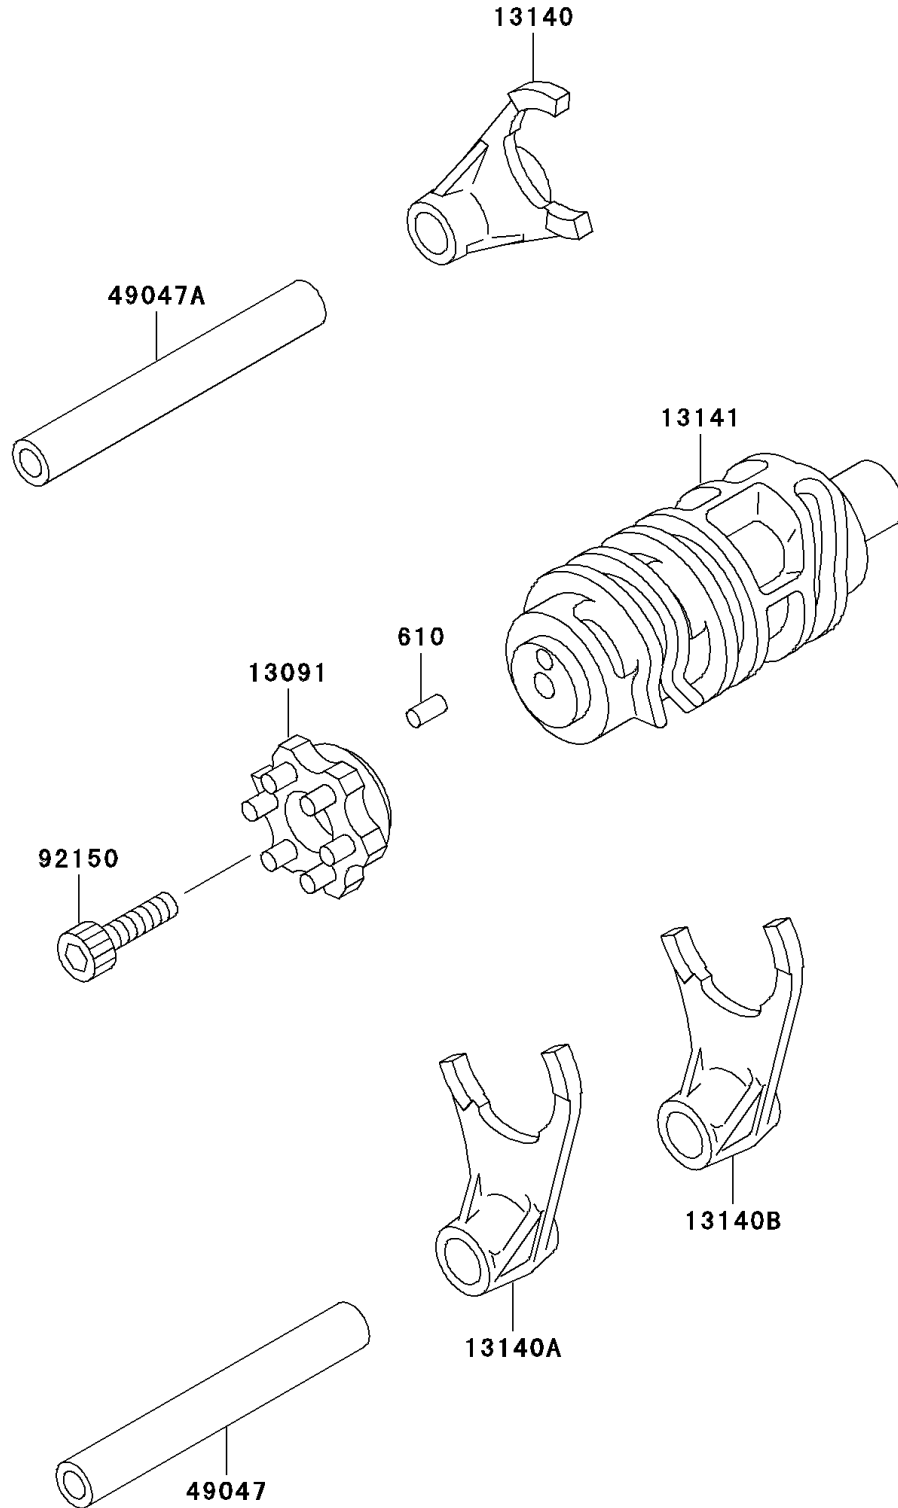

2003 KLX300R

PARTS DIAGRAM

Gear Change Drum/Shift Fork(s)

E1362

2003 KLX300R

PARTS LIST

Gear Change Drum/Shift Fork(s)

ITEM NAME

PART NUMBER

QUANTITY
