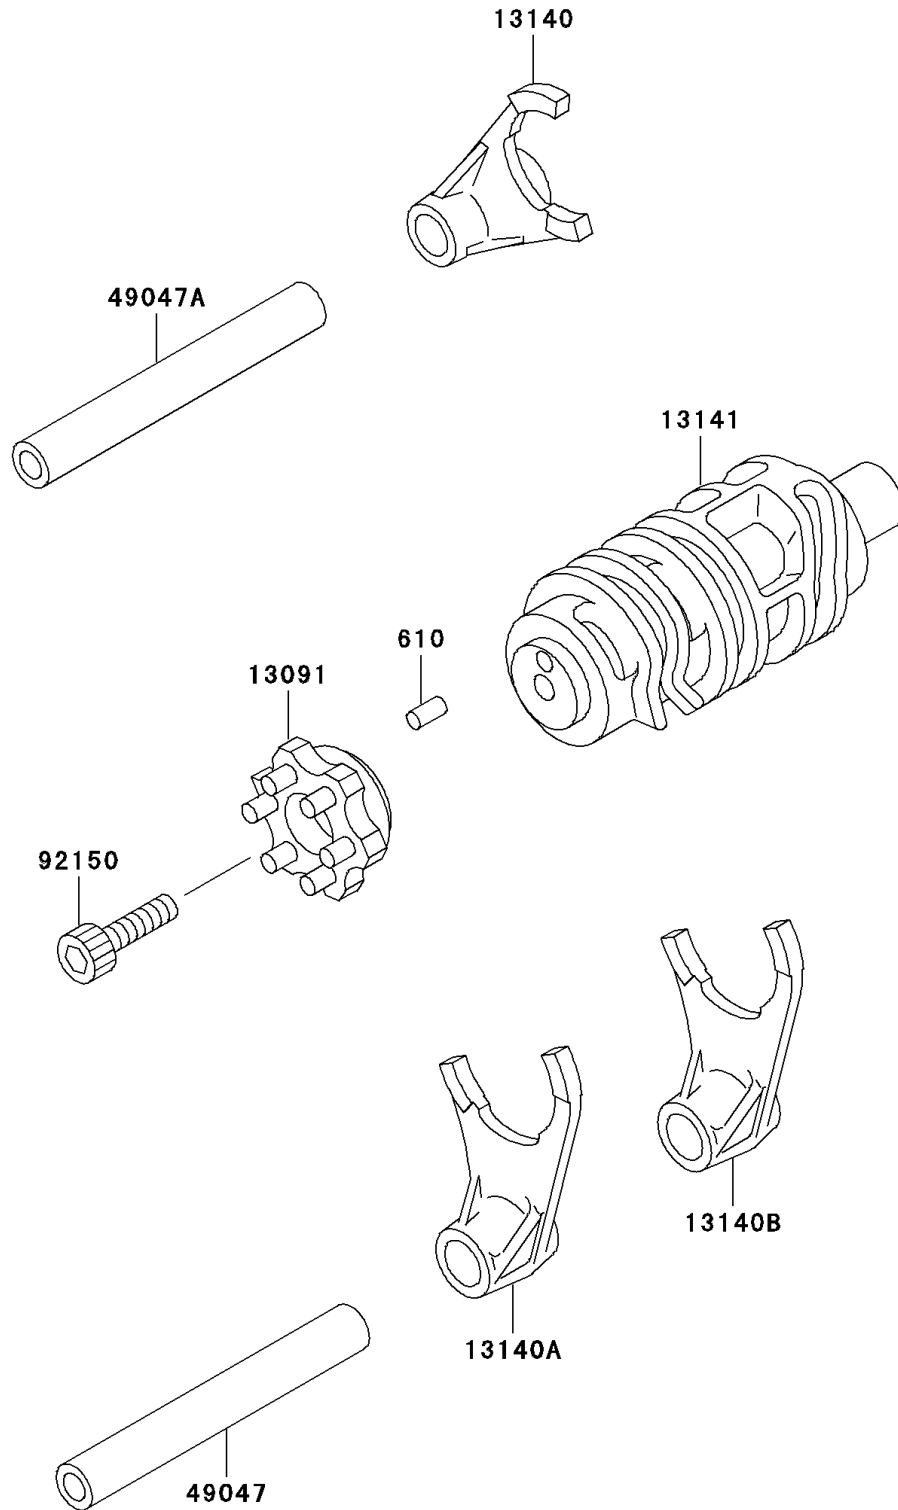

2002 KLX300R

PARTS DIAGRAM

Gear Change Drum/Shift Fork(s)

E1362

2002 KLX300R

PARTS LIST

Gear Change Drum/Shift Fork(s)

ITEM NAME

PART NUMBER

QUANTITY
