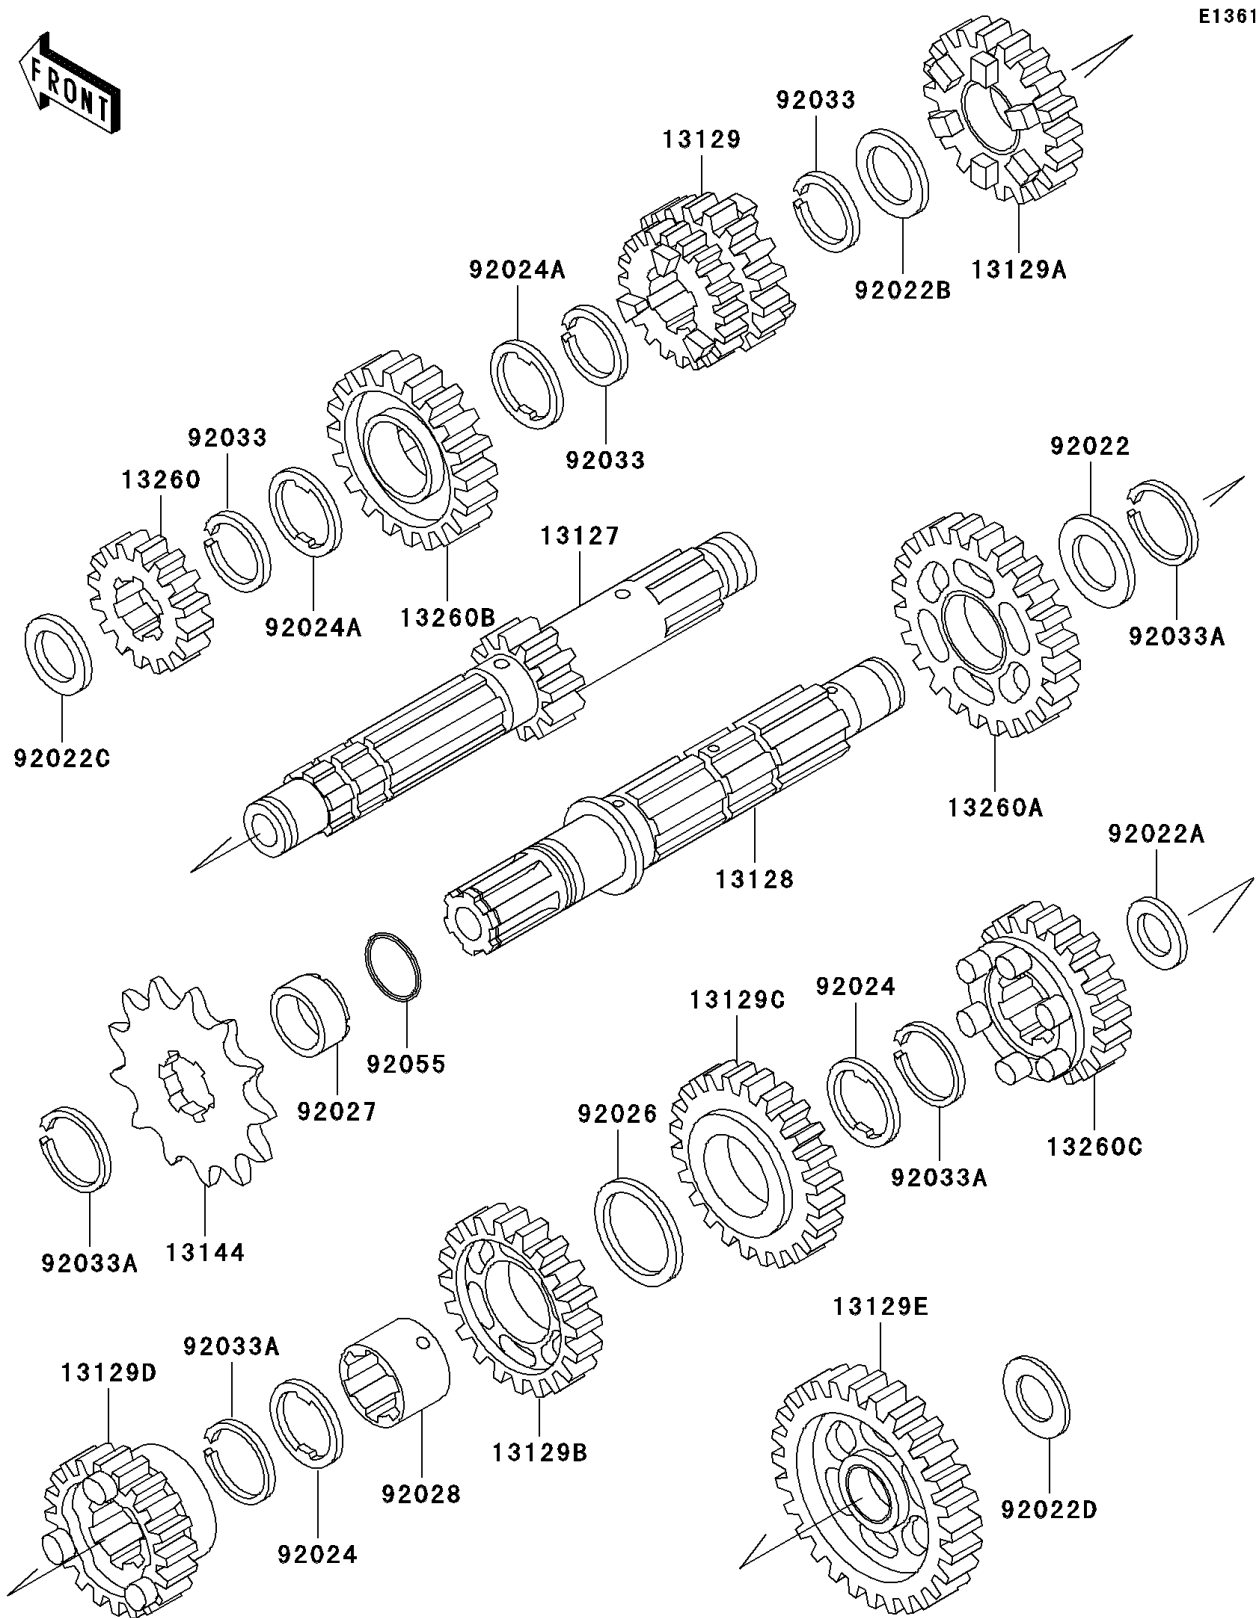

2002 KLX300R

PARTS DIAGRAM

Transmission(KLX300-A7)