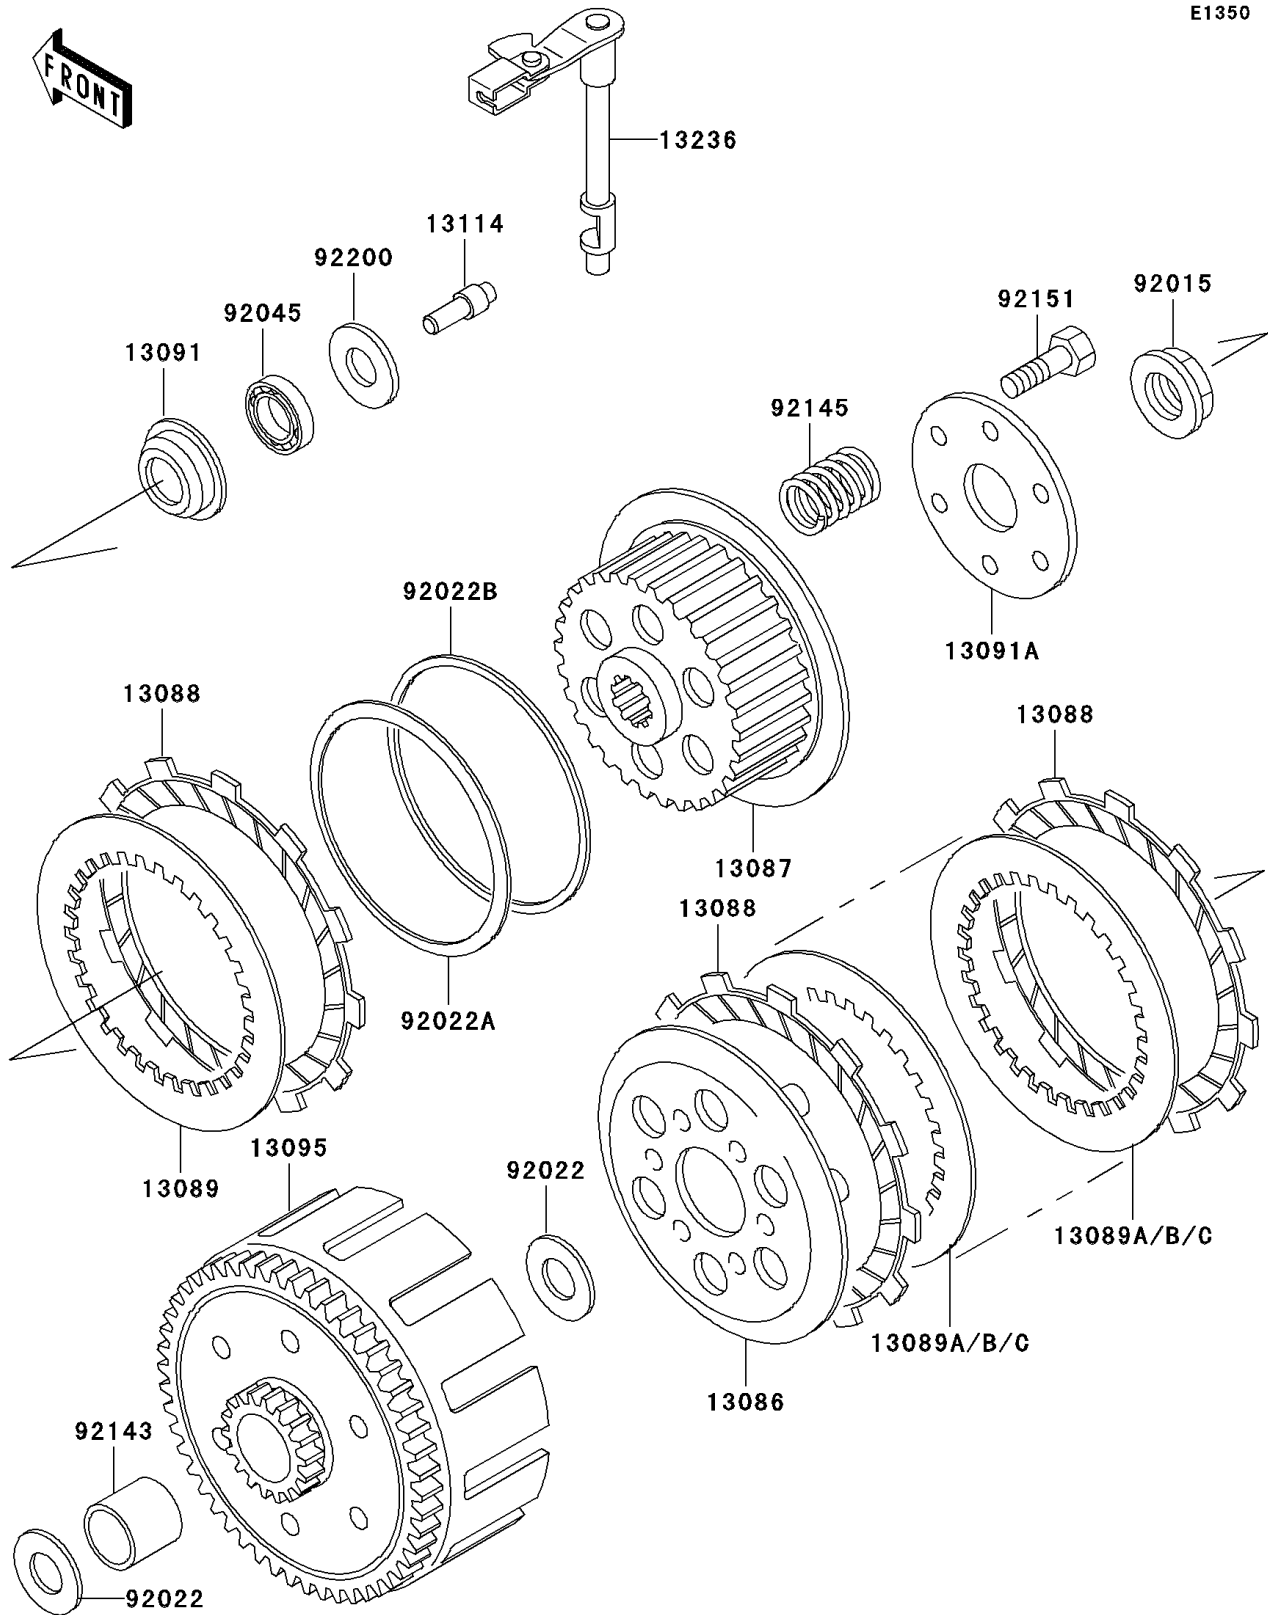

2003 KLX300R

PARTS DIAGRAM

Clutch

2003 KLX300R

PARTS LIST

Clutch

Kawasaki

Let the Good Times Roll®

ITEM NAME

PART NUMBER

QUANTITY
