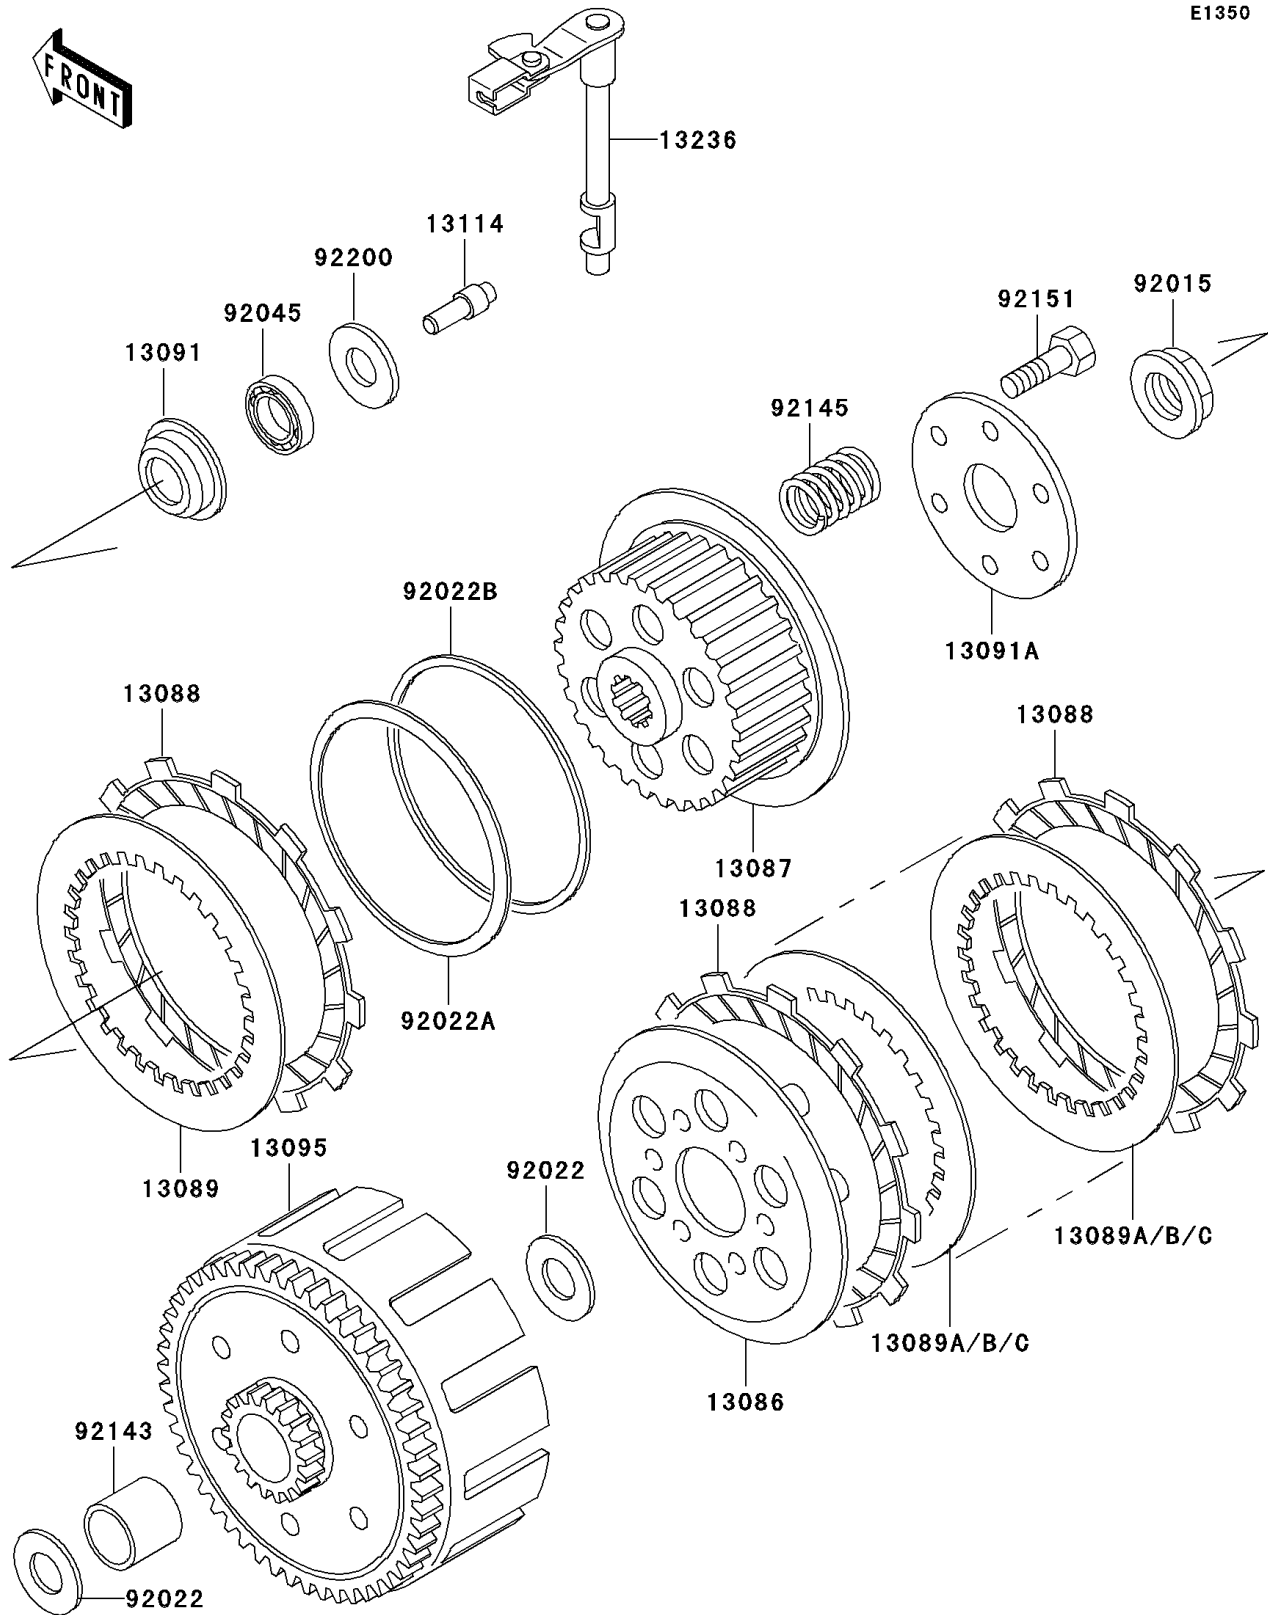

2002 KLX300R

PARTS DIAGRAM

Clutch

2002 KLX300R

PARTS LIST

Clutch

ITEM NAME

PART NUMBER

QUANTITY
