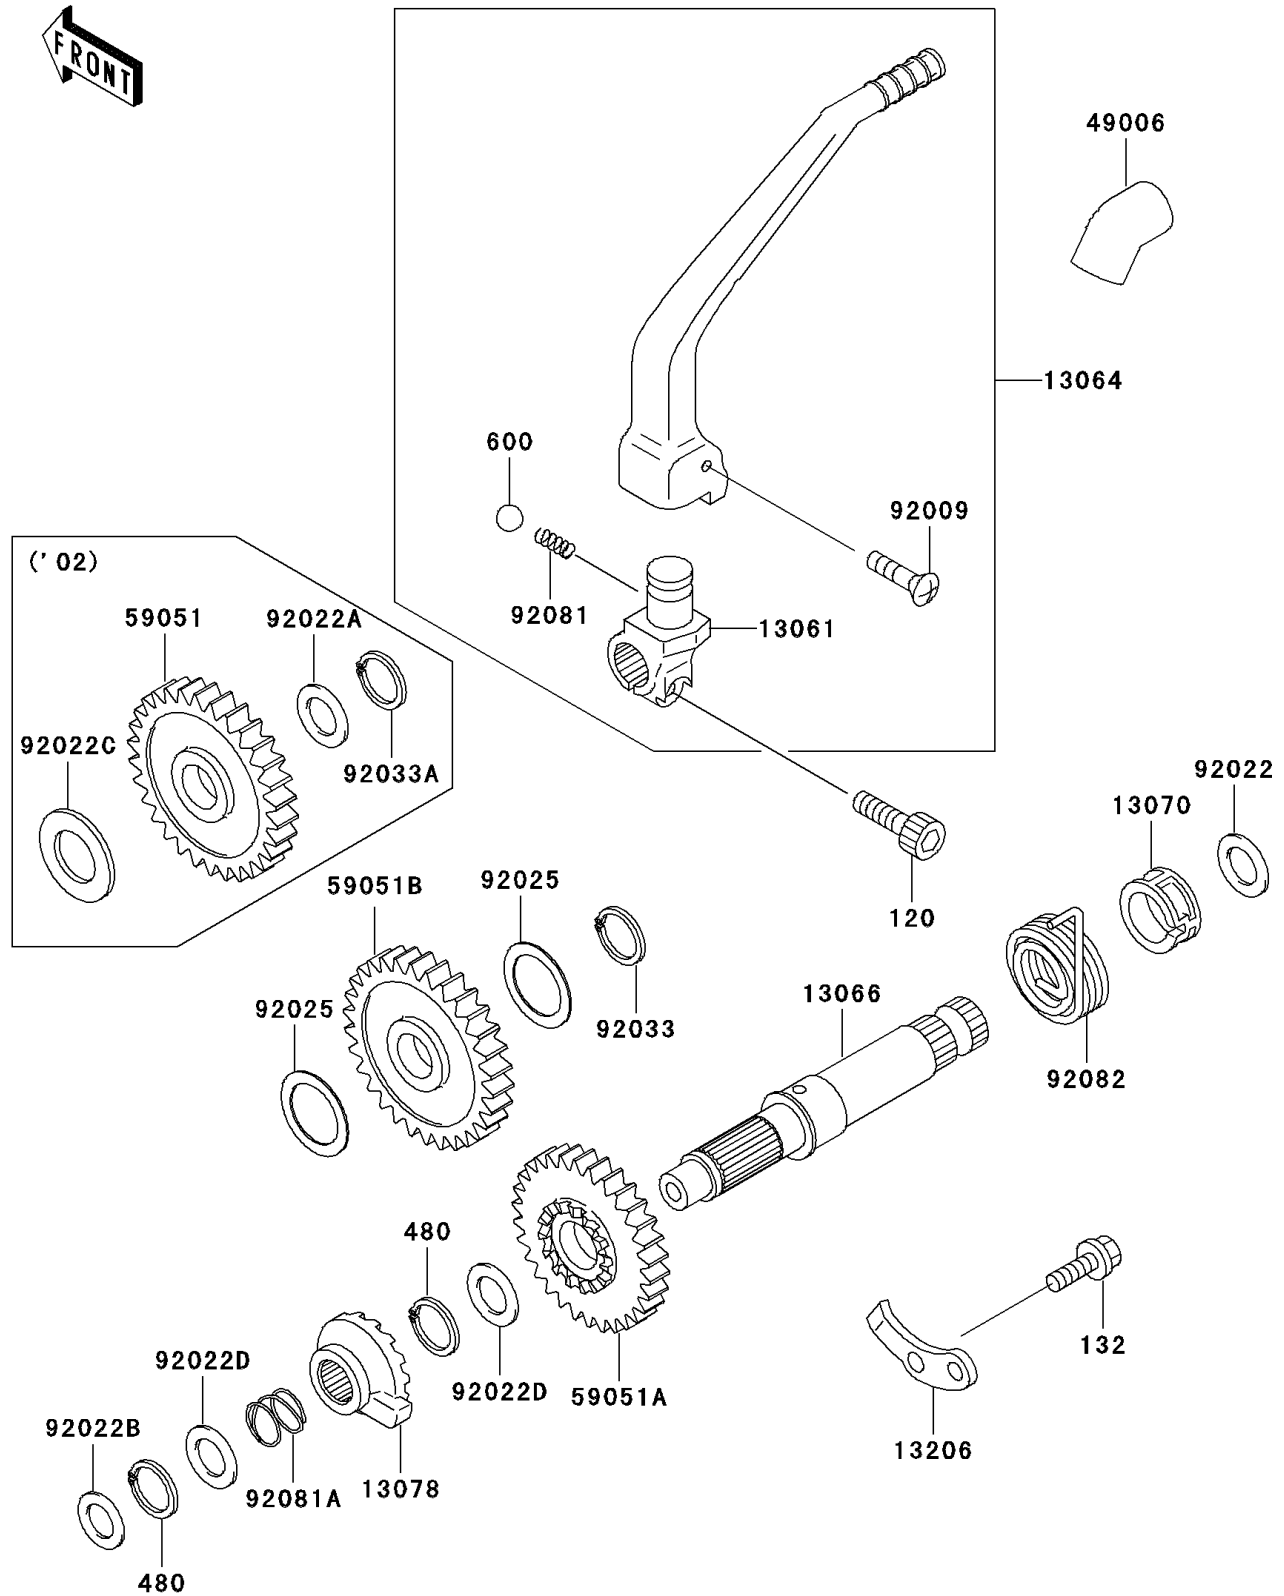

2004 KLX300R

PARTS DIAGRAM

Kickstarter Mechanism

E1340

2004 KLX300R

PARTS LIST

Kickstarter Mechanism

ITEM NAME

PART NUMBER

QUANTITY
