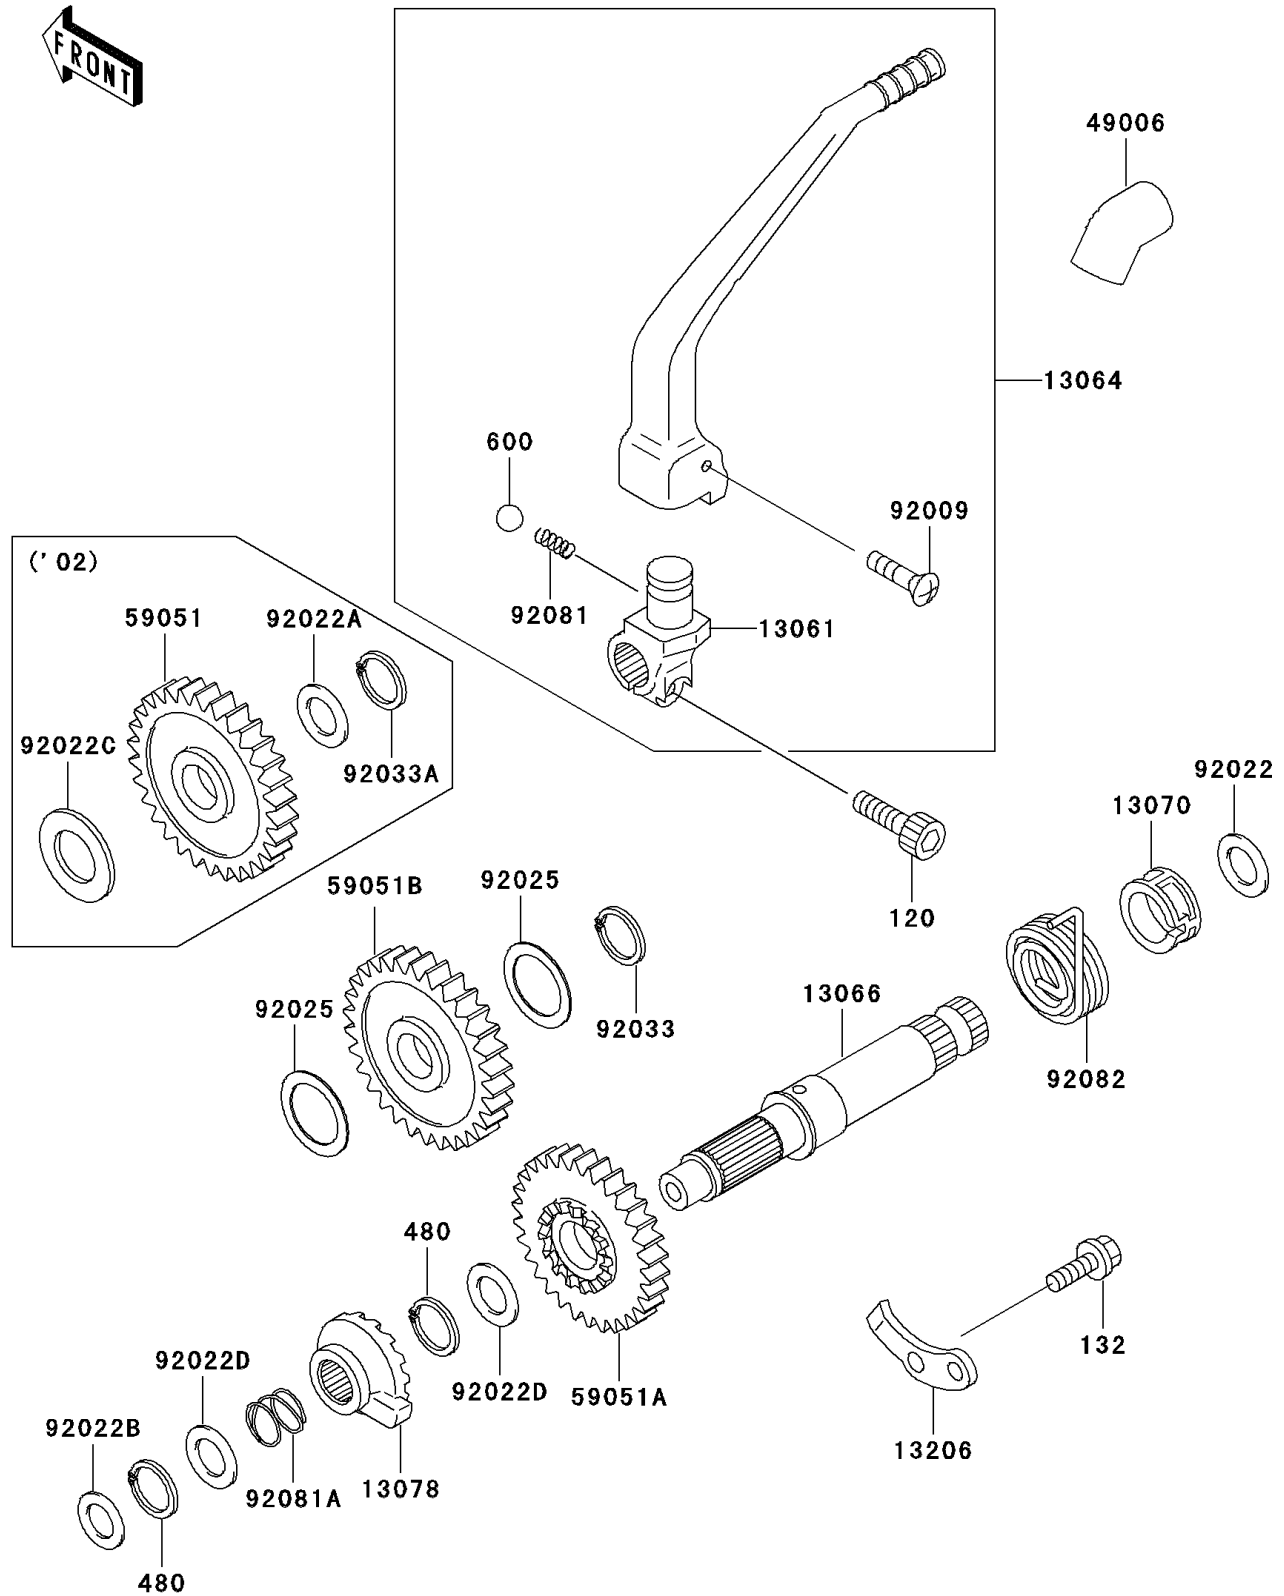

2002 KLX300R

PARTS DIAGRAM

Kickstarter Mechanism

E1340

2002 KLX300R

PARTS LIST

Kickstarter Mechanism

ITEM NAME

PART NUMBER

QUANTITY
