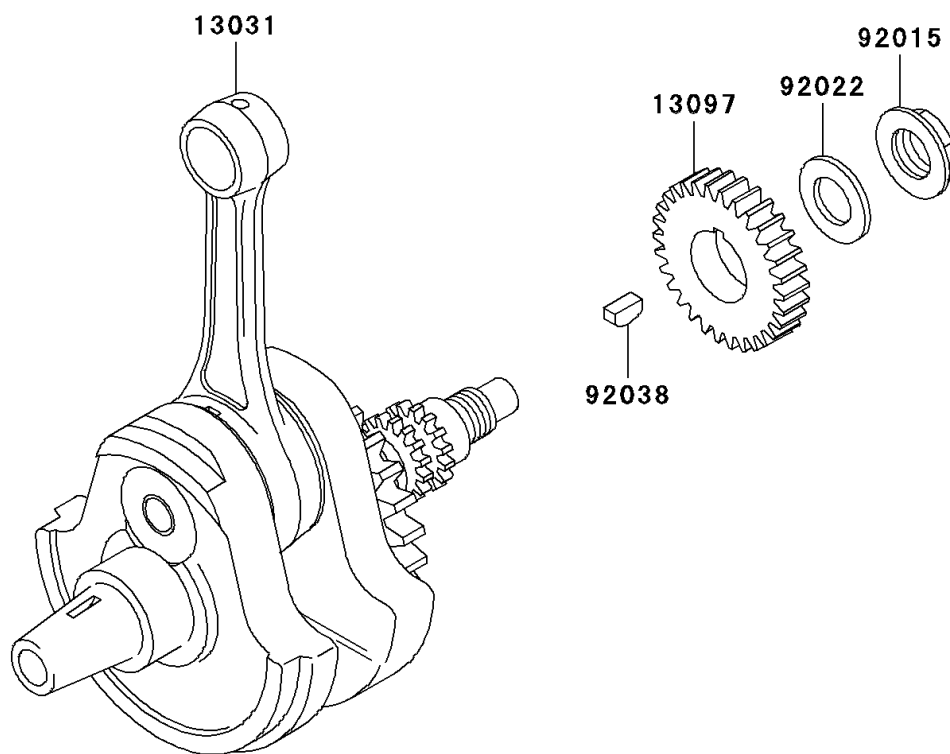

2002 KLX300R

PARTS DIAGRAM

Crankshaft

E1321

2002 KLX300R

PARTS LIST

Crankshaft

ITEM NAME

PART NUMBER

QUANTITY
