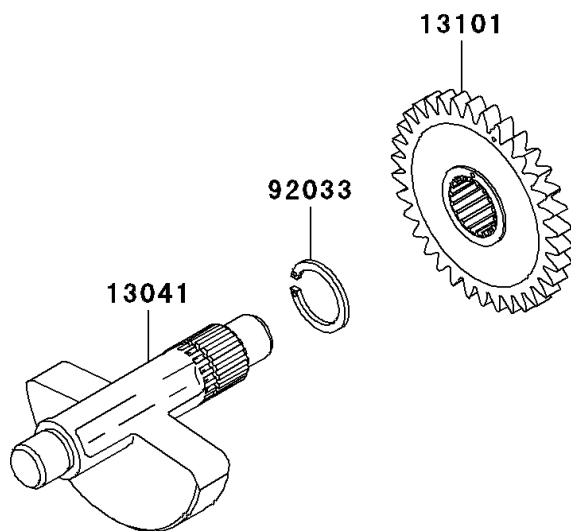

2002 KLX300R

PARTS DIAGRAM

Crankshaft

E1321

2002 KLX300R

PARTS LIST

Crankshaft

ITEM NAME

PART NUMBER

QUANTITY
