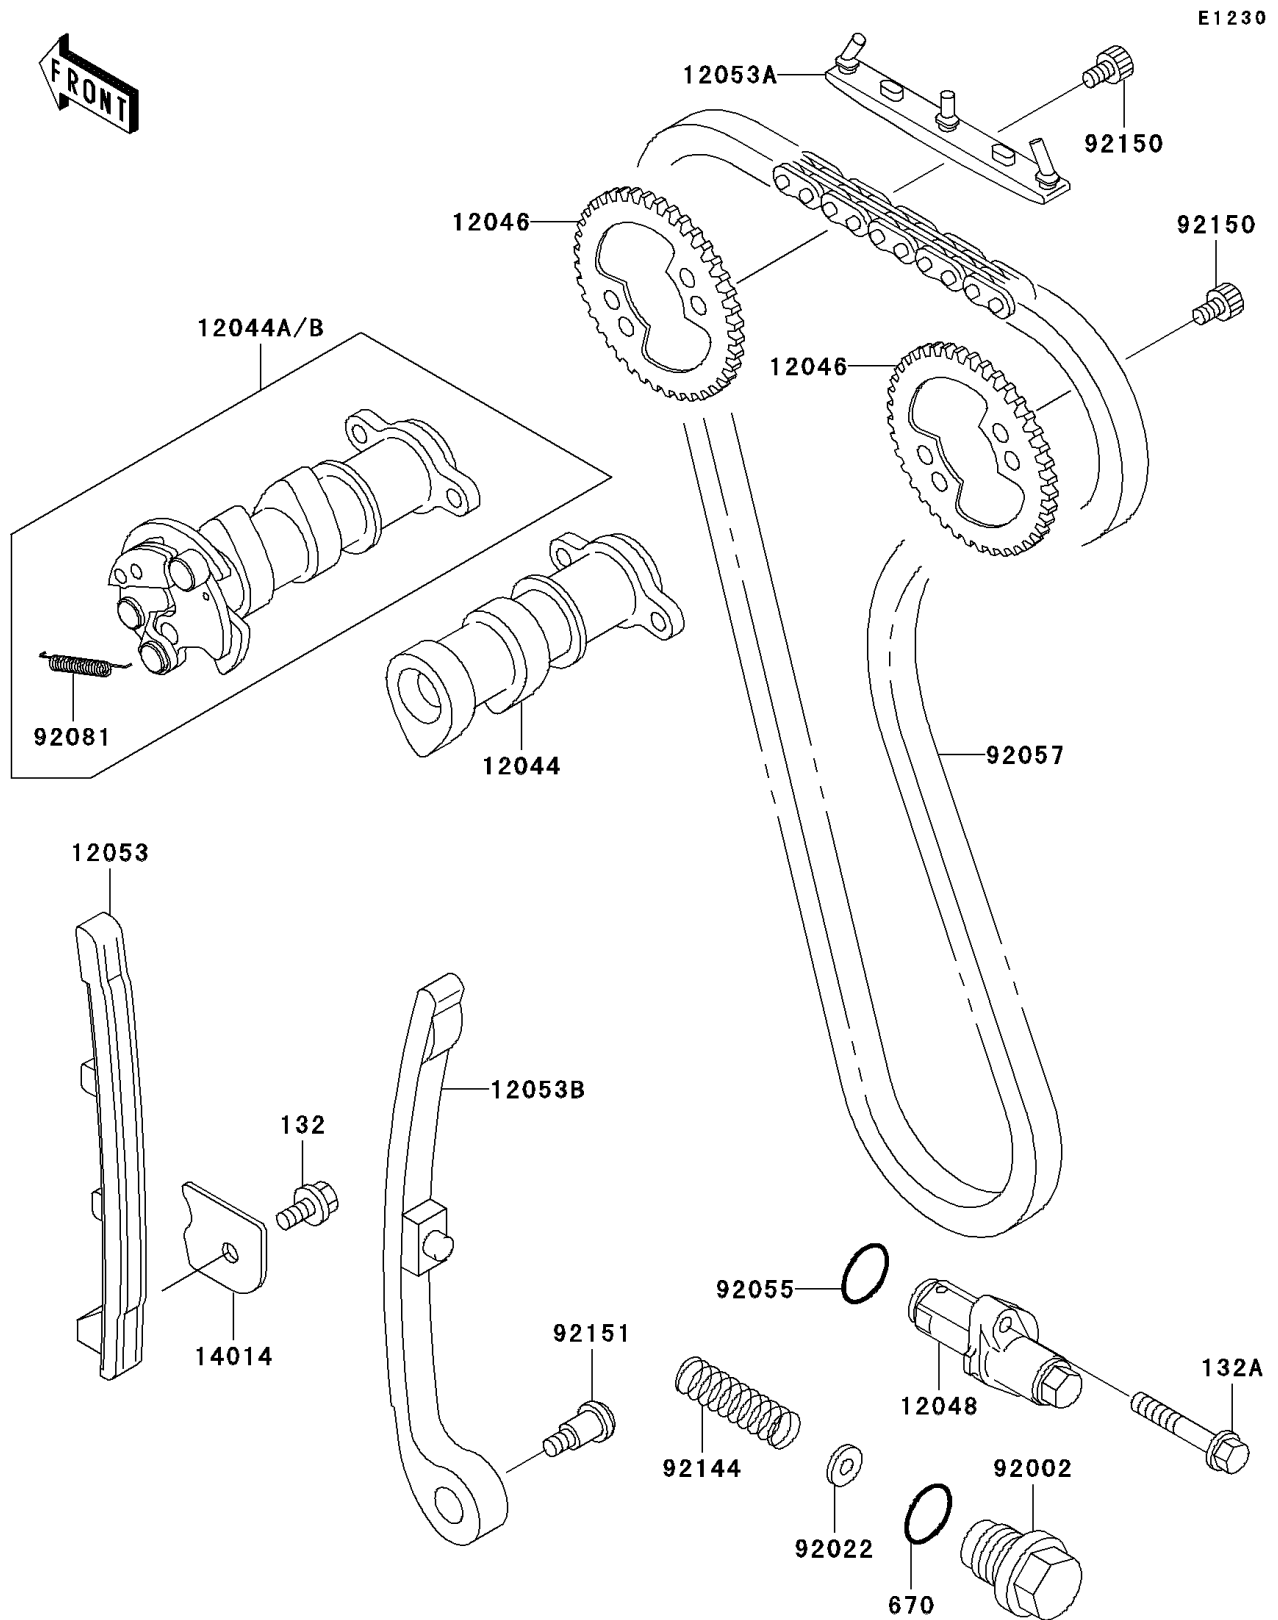

2003 KLX300R

PARTS DIAGRAM

Camshaft(s)/Tensioner

2003 KLX300R

PARTS LIST

Camshaft(s)/Tensioner

ITEM NAME

PART NUMBER

QUANTITY
